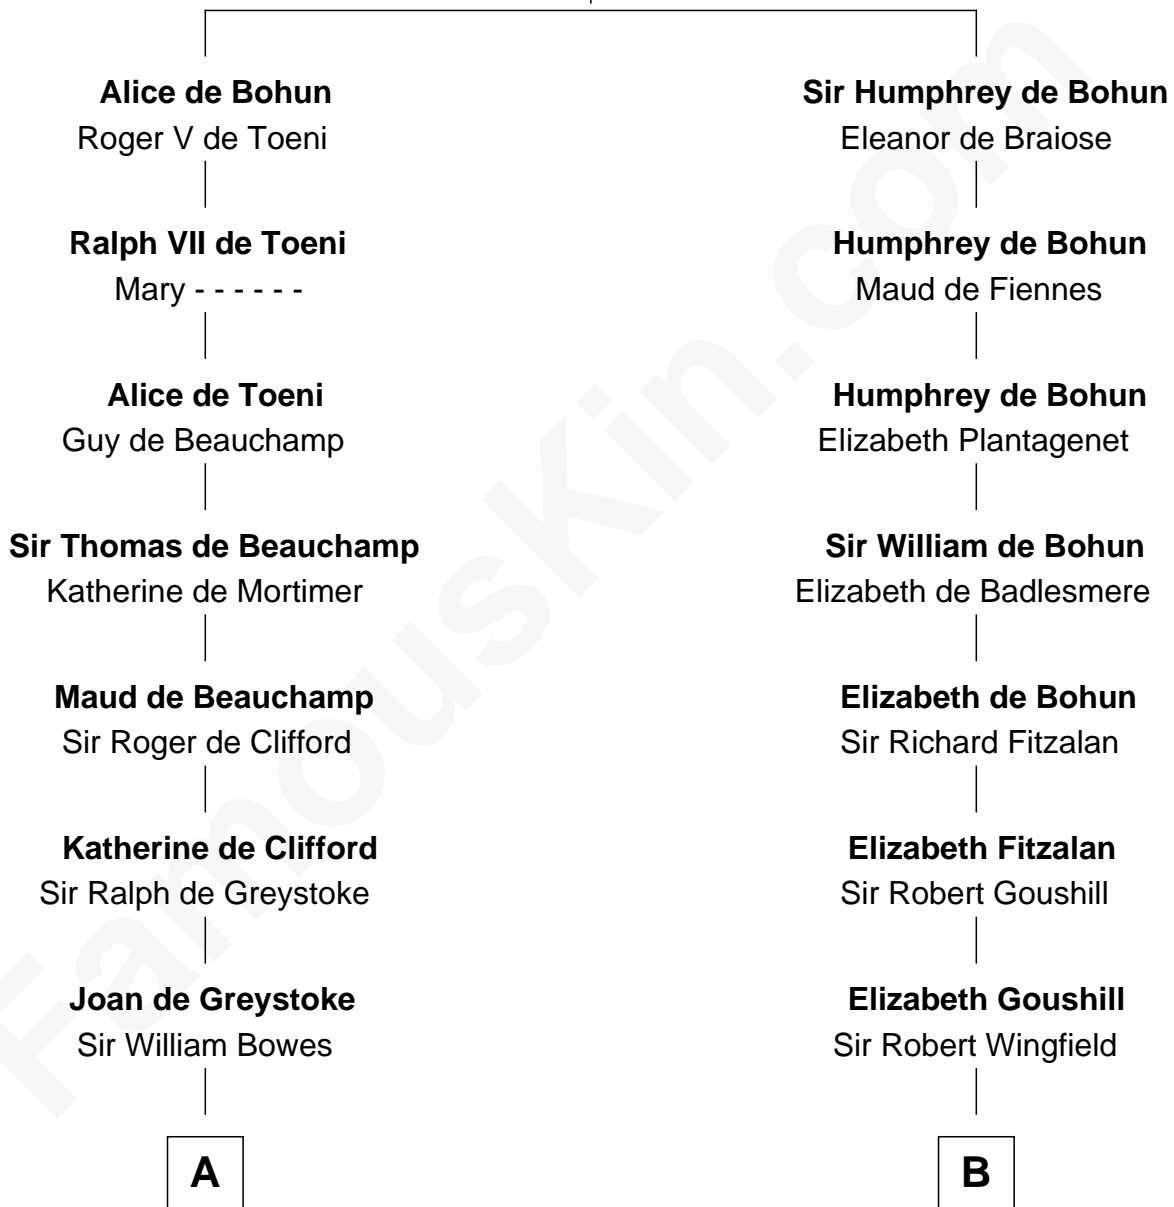

FamousKin.com Relationship Chart of

William Howard Taft

27th U.S. President

21st cousin of

Anderson Cooper

Television Journalist

Sir Humphrey de Bohun

Maud of Eu

C

Abner Rawson

Mary Allen

Rhoda Rawson

Aaron Taft

Peter Rawson Taft

Sylvia Howard

Alphonso Taft

Louisa Maria Torrey

William Howard Taft

27th U.S. President

D

Abraham Evan Gwynne

Rachel Moore Flagg

Alice Claypoole Gwynne

Cornelius Vanderbilt