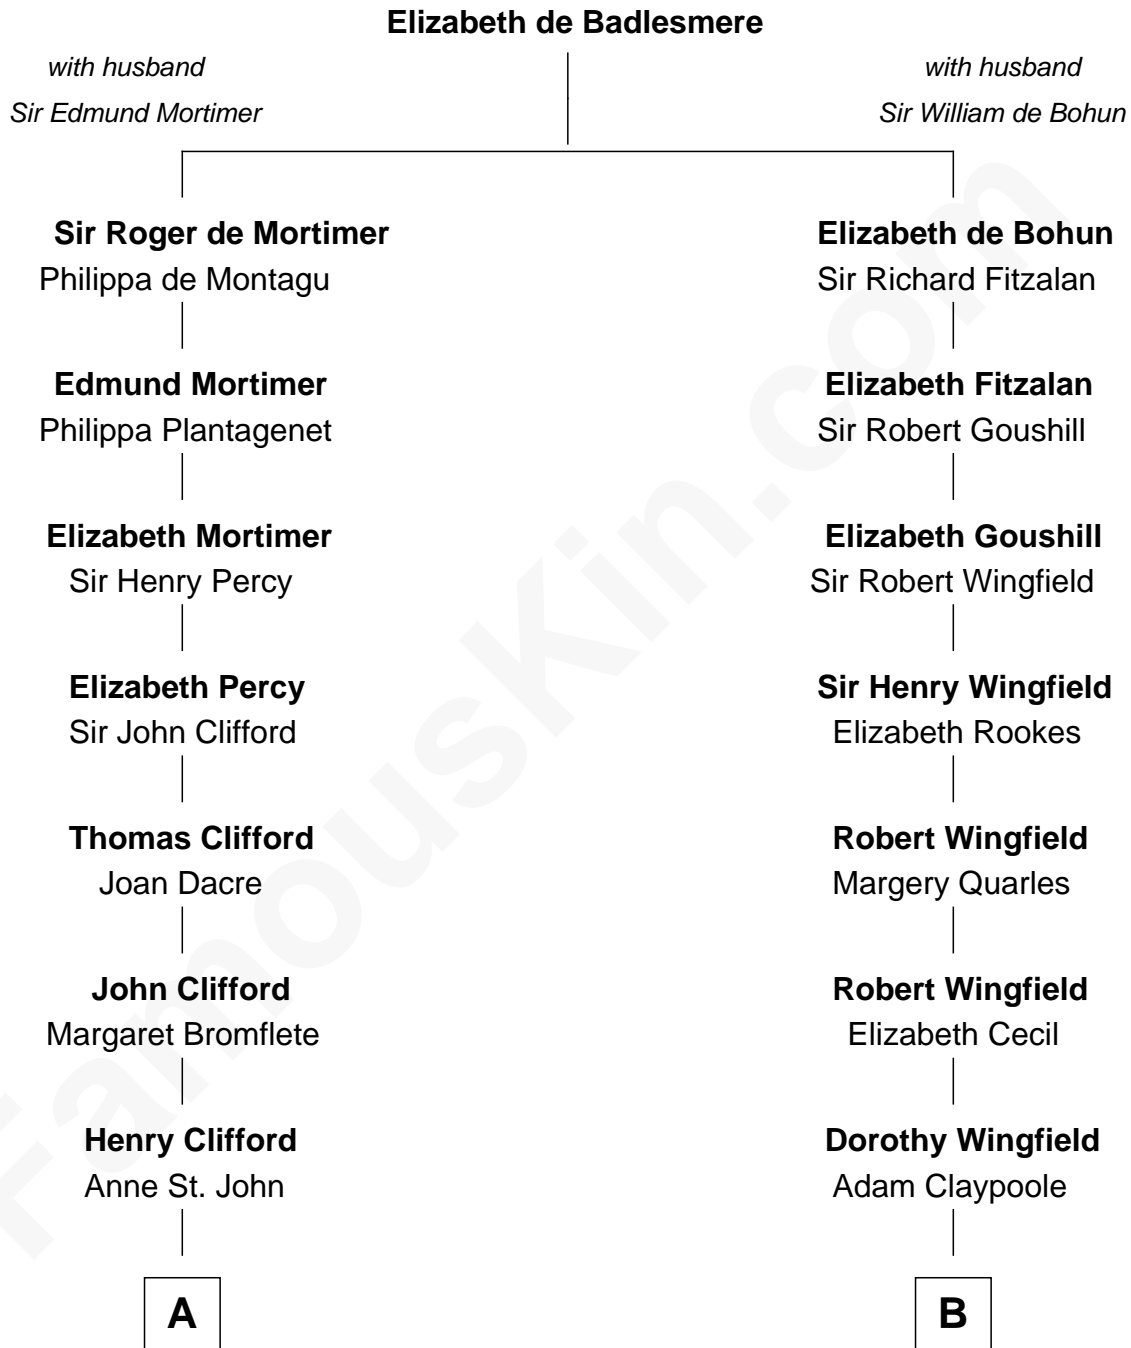

**FamousKin.com**  
**Relationship Chart of**  
**William Howard Taft**  
*27th U.S. President*

**17th cousin 2 times removed of**  
**Anderson Cooper**  
*Television Journalist*

**C**

—  
**Peter Rawson Taft**

Sylvia Howard

—  
**Alphonso Taft**

Louisa Maria Torrey

—  
**William Howard Taft**

*27th U.S. President*

FamousKin.com