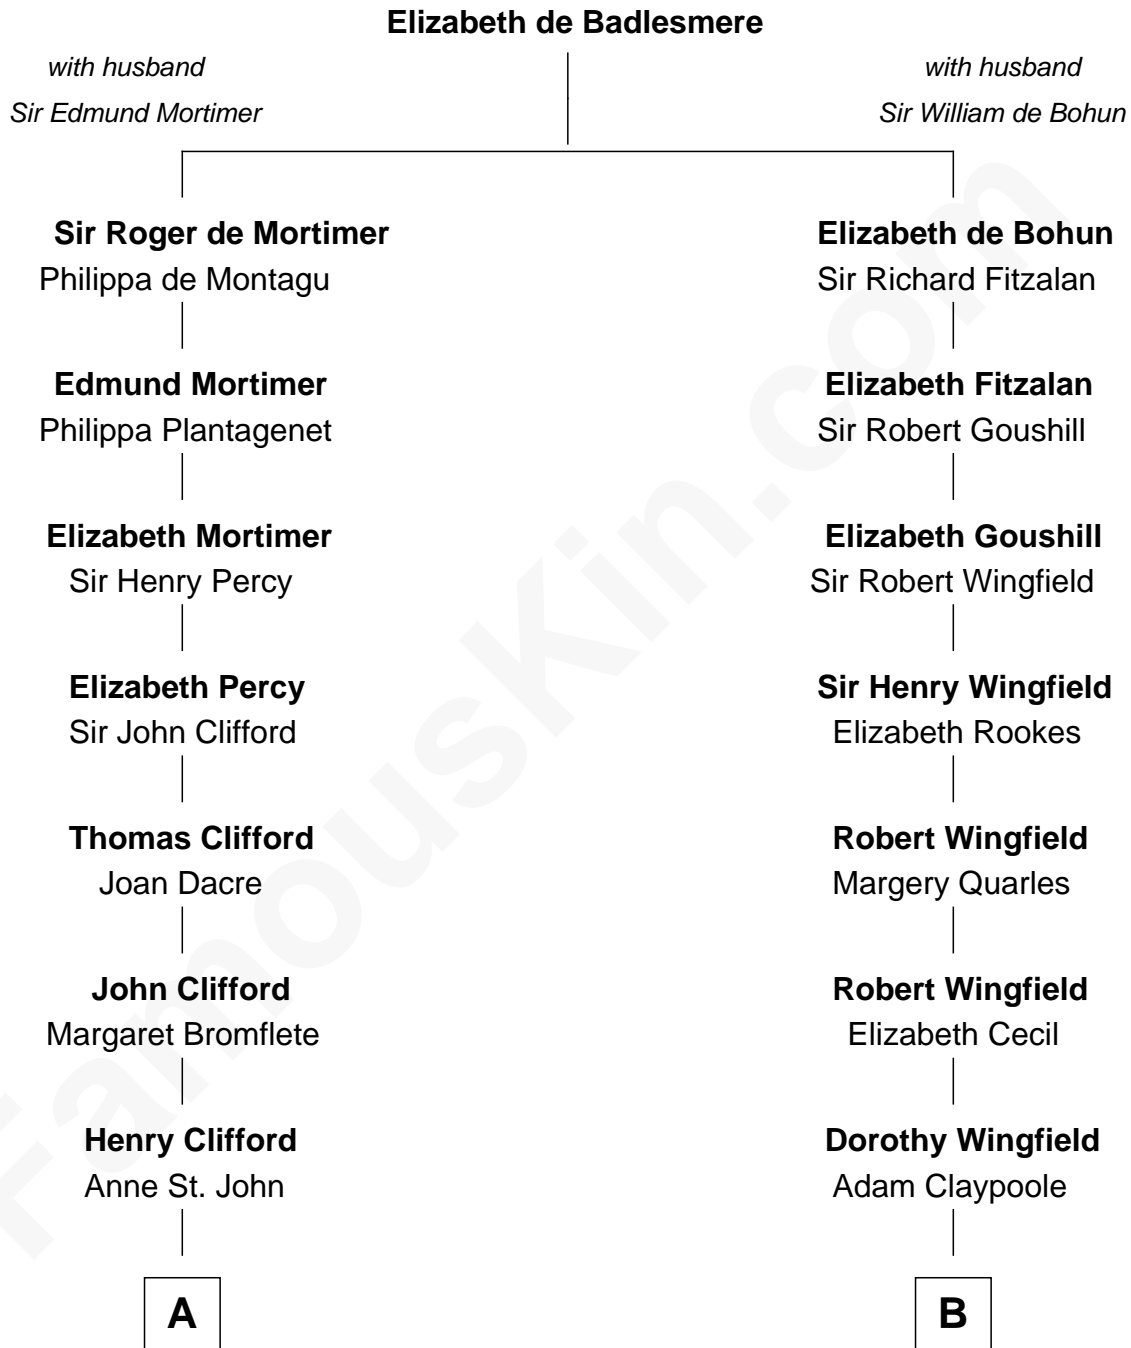

**FamousKin.com**  
**Relationship Chart of**  
**William Howard Taft**  
*27th U.S. President*

**16th cousin 3 times removed of**  
**Gloria Vanderbilt**  
*Fashion Designer*

**C**

—  
**Peter Rawson Taft**

Sylvia Howard

—  
**Alphonso Taft**

Louisa Maria Torrey

—  
**William Howard Taft**

*27th U.S. President*

FamousKin.com