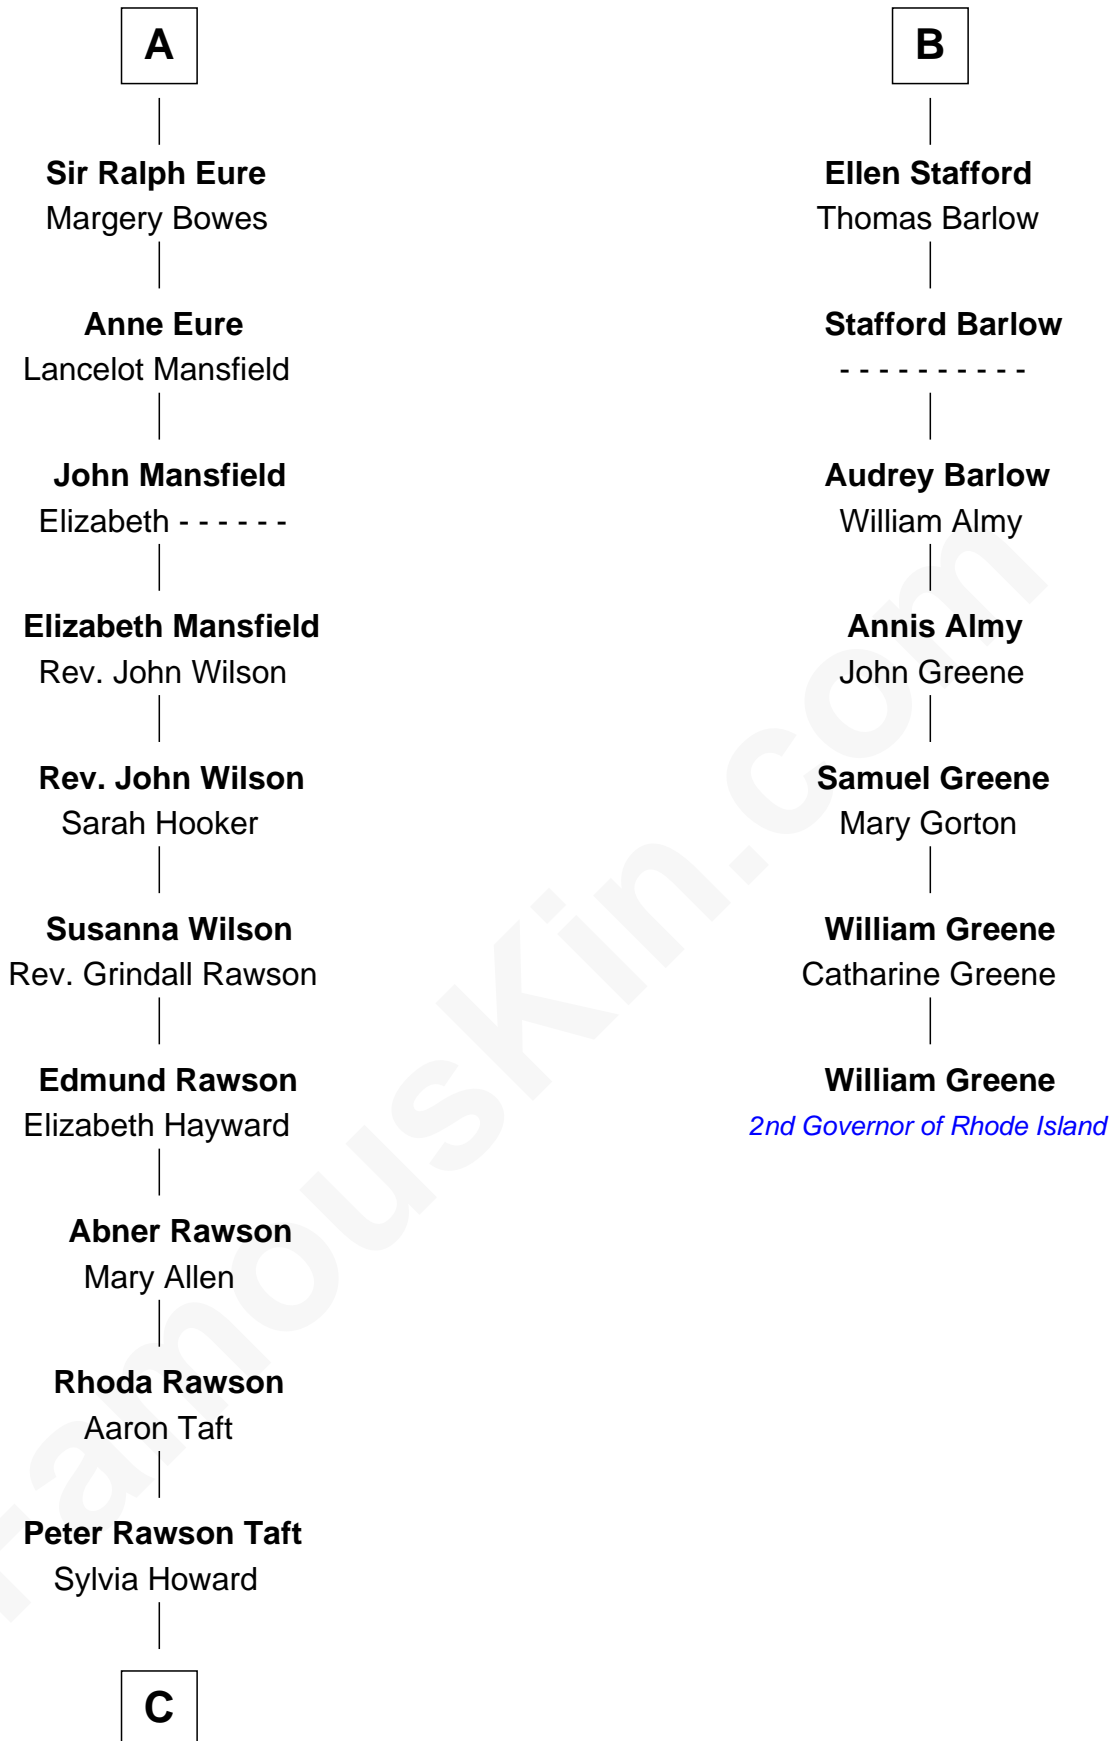

FamousKin.com
Relationship Chart of
William Howard Taft
27th U.S. President

13th cousin 5 times removed of
William Greene
2nd Governor of Rhode Island

C

—
Alphonso Taft
Louisa Maria Torrey

—
William Howard Taft
27th U.S. President

FamousKin.com