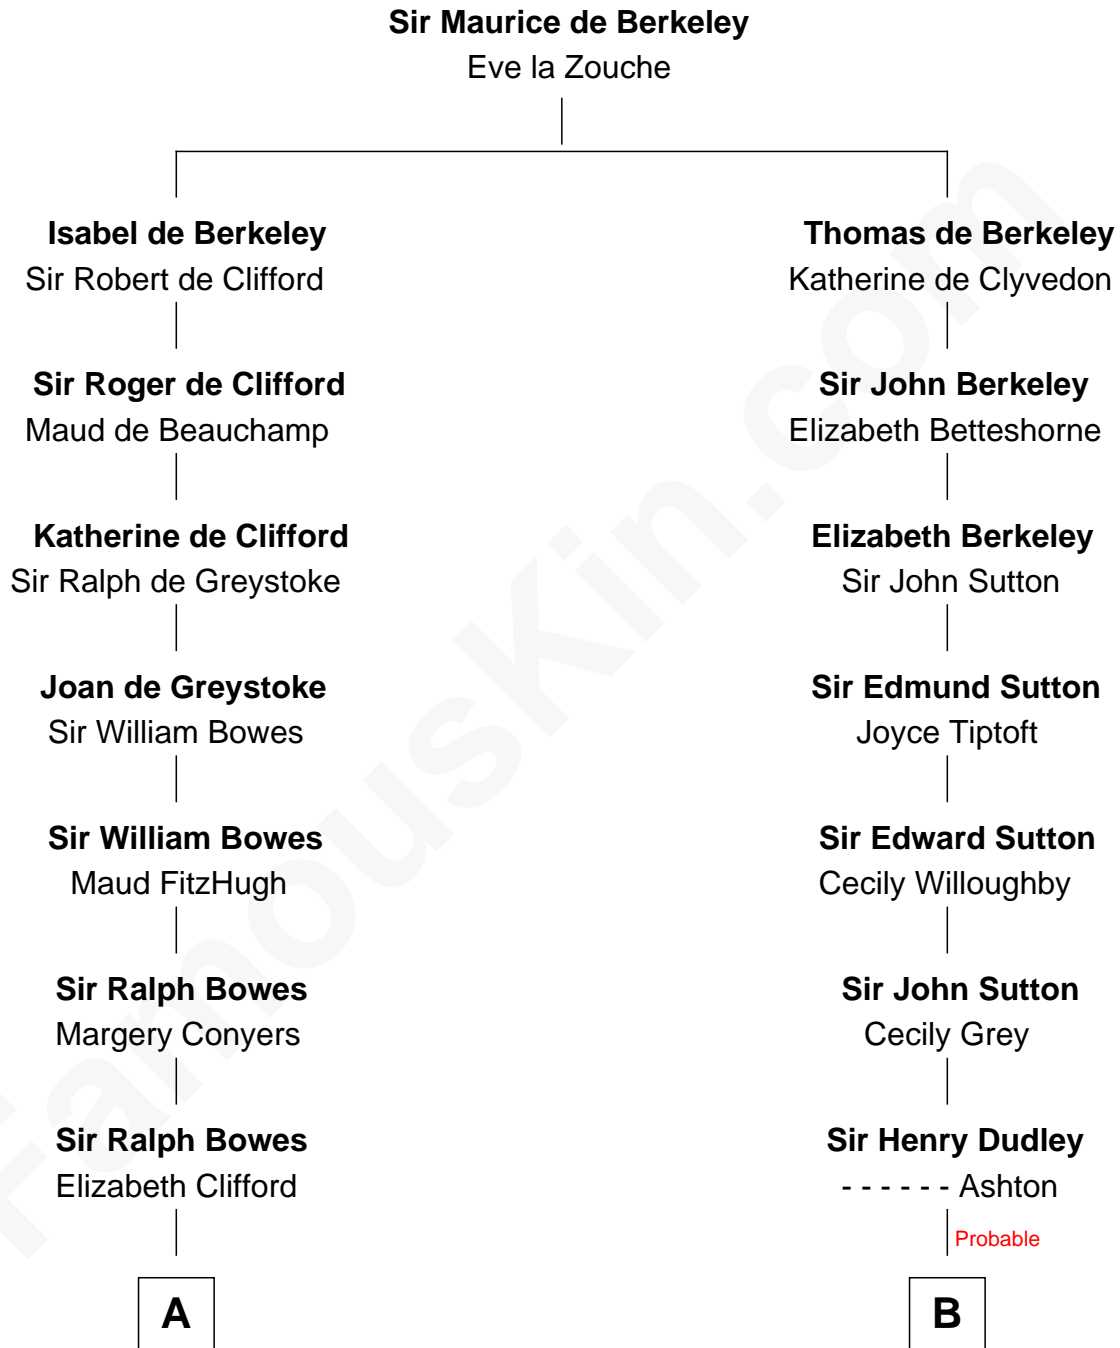

**FamousKin.com**  
**Relationship Chart of**  
**William Howard Taft**  
*27th U.S. President*

**18th cousin 3 times removed of**

**Kate Upton**  
*Sports Illustrated Swimsuit Cover Model*

**C**

**Alphonso Taft**  
Louisa Maria Torrey

**William Howard Taft**  
*27th U.S. President*

**D**

**William Chester Tyler**  
Laura Leland Brooks

**Margaret Hastings Tyler**  
Charles Henry Vial

**Elizabeth Brooks Vial**  
Stephen Edward Upton

**Jefferson Matthew Upton**  
Shelley Fawn Davis

**Kate Upton**  
*Model and Actress*