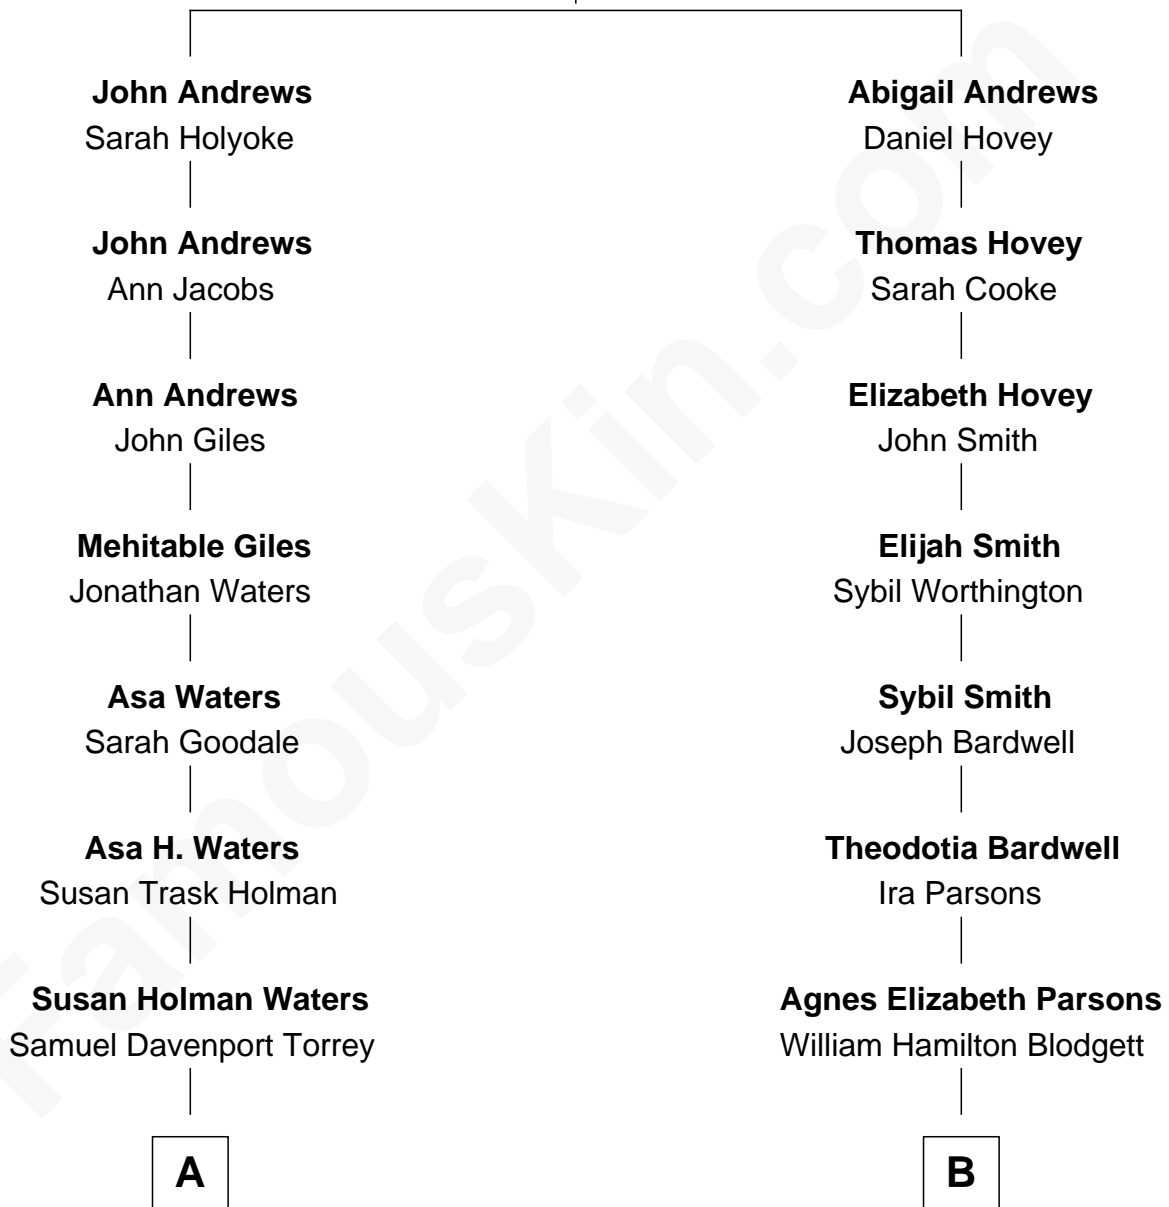

# FamousKin.com Relationship Chart of

**William Howard Taft**

*27th U.S. President*

8th cousin of

**Frederick Upton**

*Co-Founder of Whirlpool Corporation*

**Robert Andrews**

Elizabeth - - - - -

**A**

**Louisa Maria Torrey**

Alphonso Taft

**William Howard Taft**

*27th U.S. President*

**B**

**Carrie A. Blodgett**

Cassius Marcellus Upton