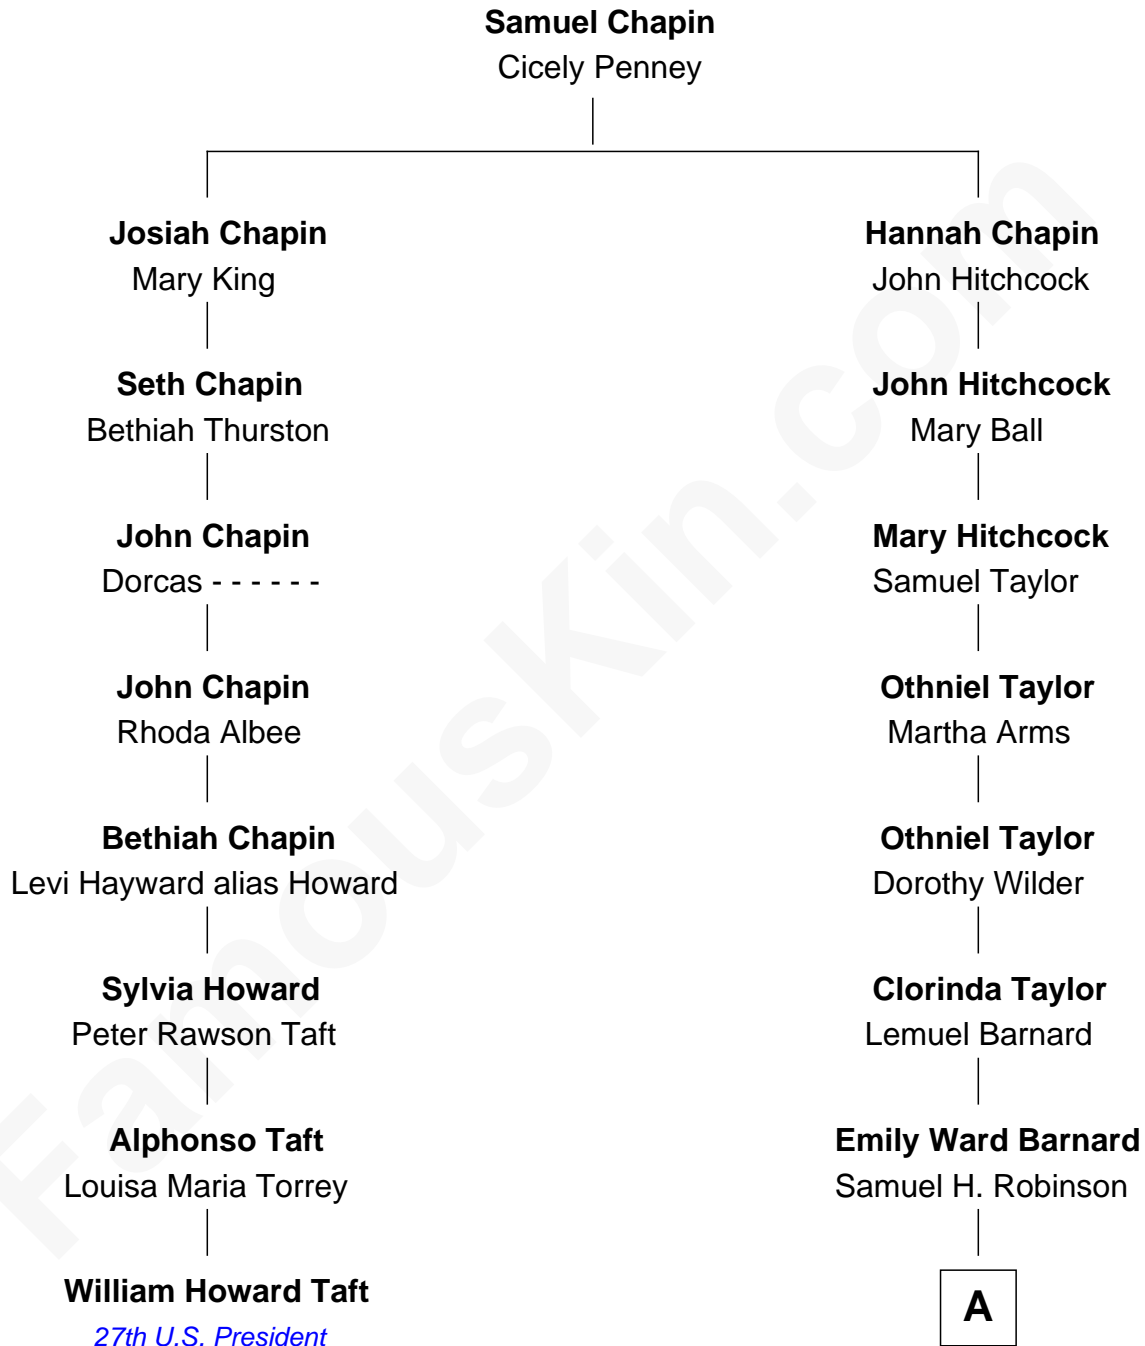

FamousKin.com
Relationship Chart of
William Howard Taft
27th U.S. President

7th cousin 2 times removed of

Lillian Gish
Stage, TV and Movie Actress

A

Elizabeth Ellen Robinson

Henry C. McConnell

Mary Robinson McConnell