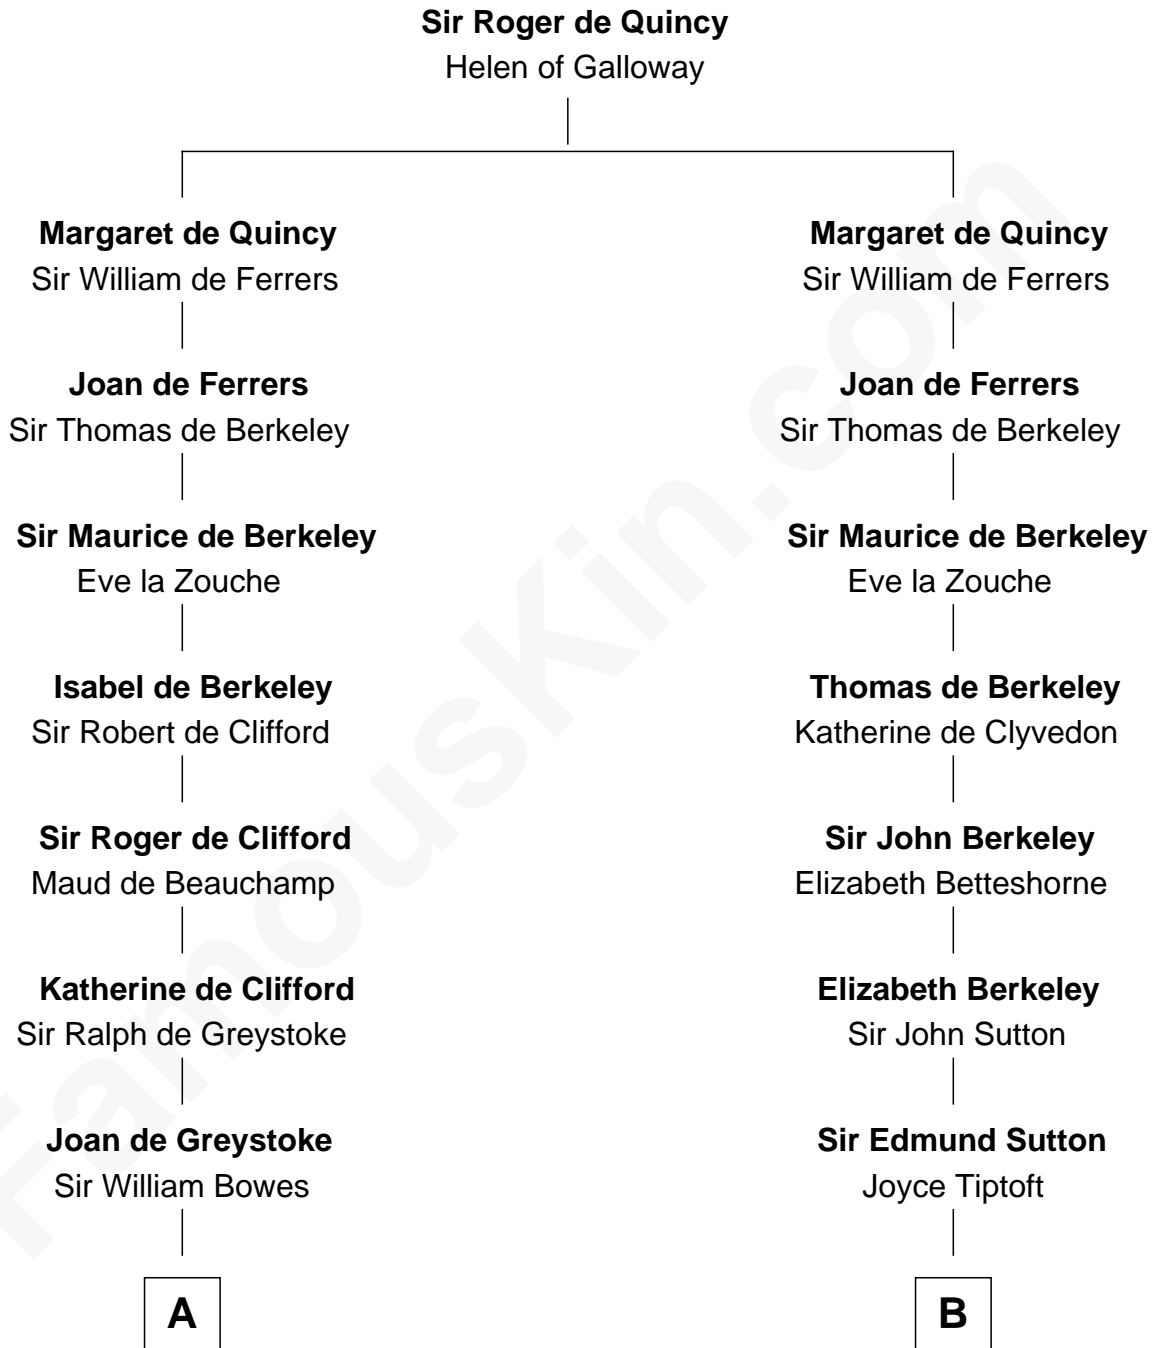

FamousKin.com
Relationship Chart of
William Howard Taft
27th U.S. President

15th cousin 6 times removed of
George Washington
1st U.S. President

C

—
Abner Rawson

Mary Allen

—
Rhoda Rawson

Aaron Taft

—
Peter Rawson Taft

Sylvia Howard

—
Alphonso Taft

Louisa Maria Torrey

—
William Howard Taft

27th U.S. President

FamousKin.com