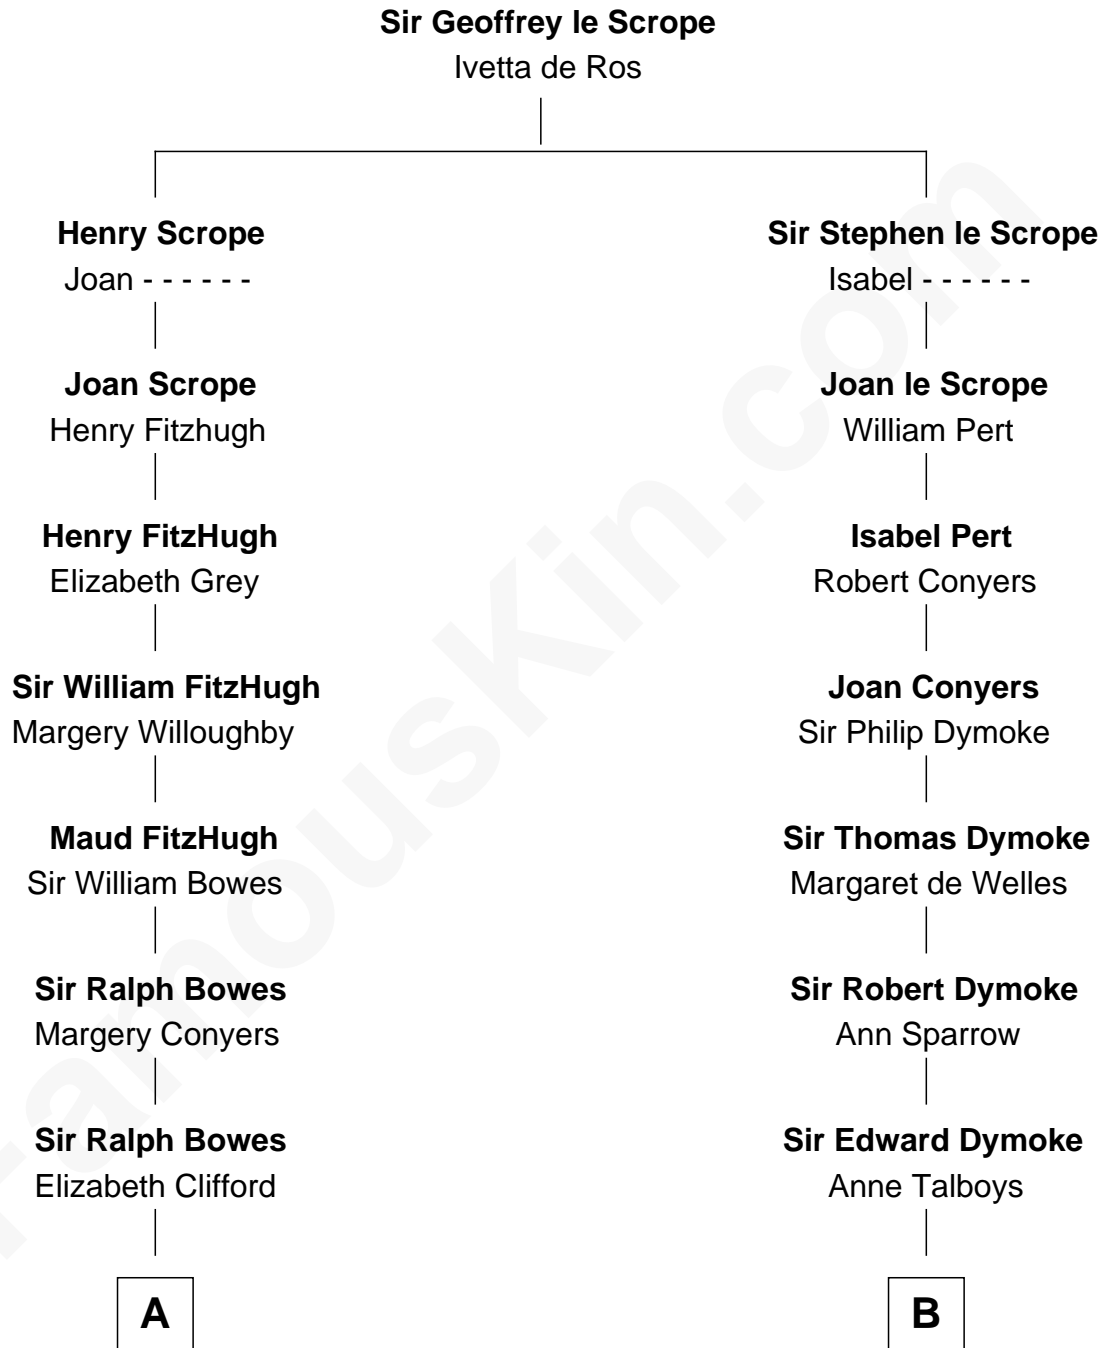

FamousKin.com
Relationship Chart of
William Howard Taft
27th U.S. President

13th cousin 5 times removed of
George Washington
1st U.S. President

C

—
Alphonso Taft
Louisa Maria Torrey

—
William Howard Taft
27th U.S. President

FamousKin.com