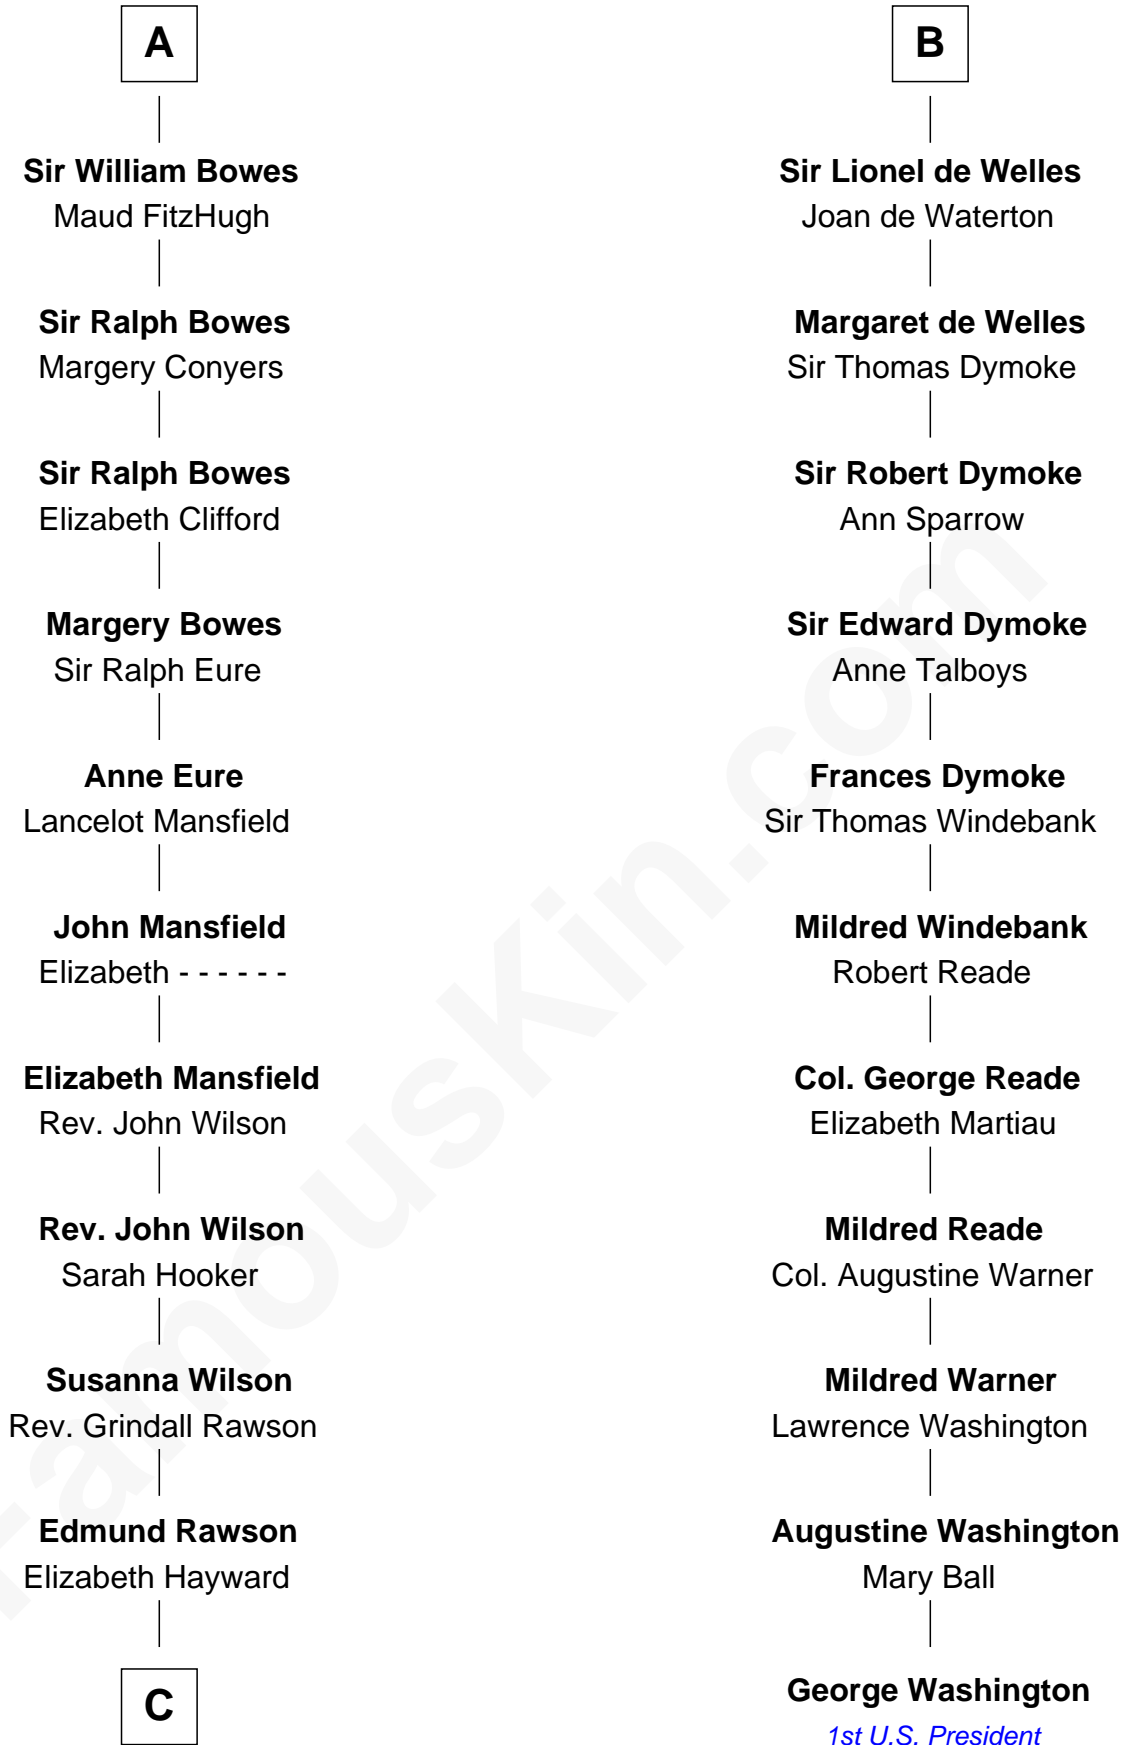

**FamousKin.com**  
**Relationship Chart of**  
**William Howard Taft**  
*27th U.S. President*

17th cousin 4 times removed of  
**George Washington**  
*1st U.S. President*

**C**

Abner Rawson

Mary Allen

Rhoda Rawson

Aaron Taft

Peter Rawson Taft

Sylvia Howard

Alphonso Taft

Louisa Maria Torrey

William Howard Taft

*27th U.S. President*

FamousKin.com