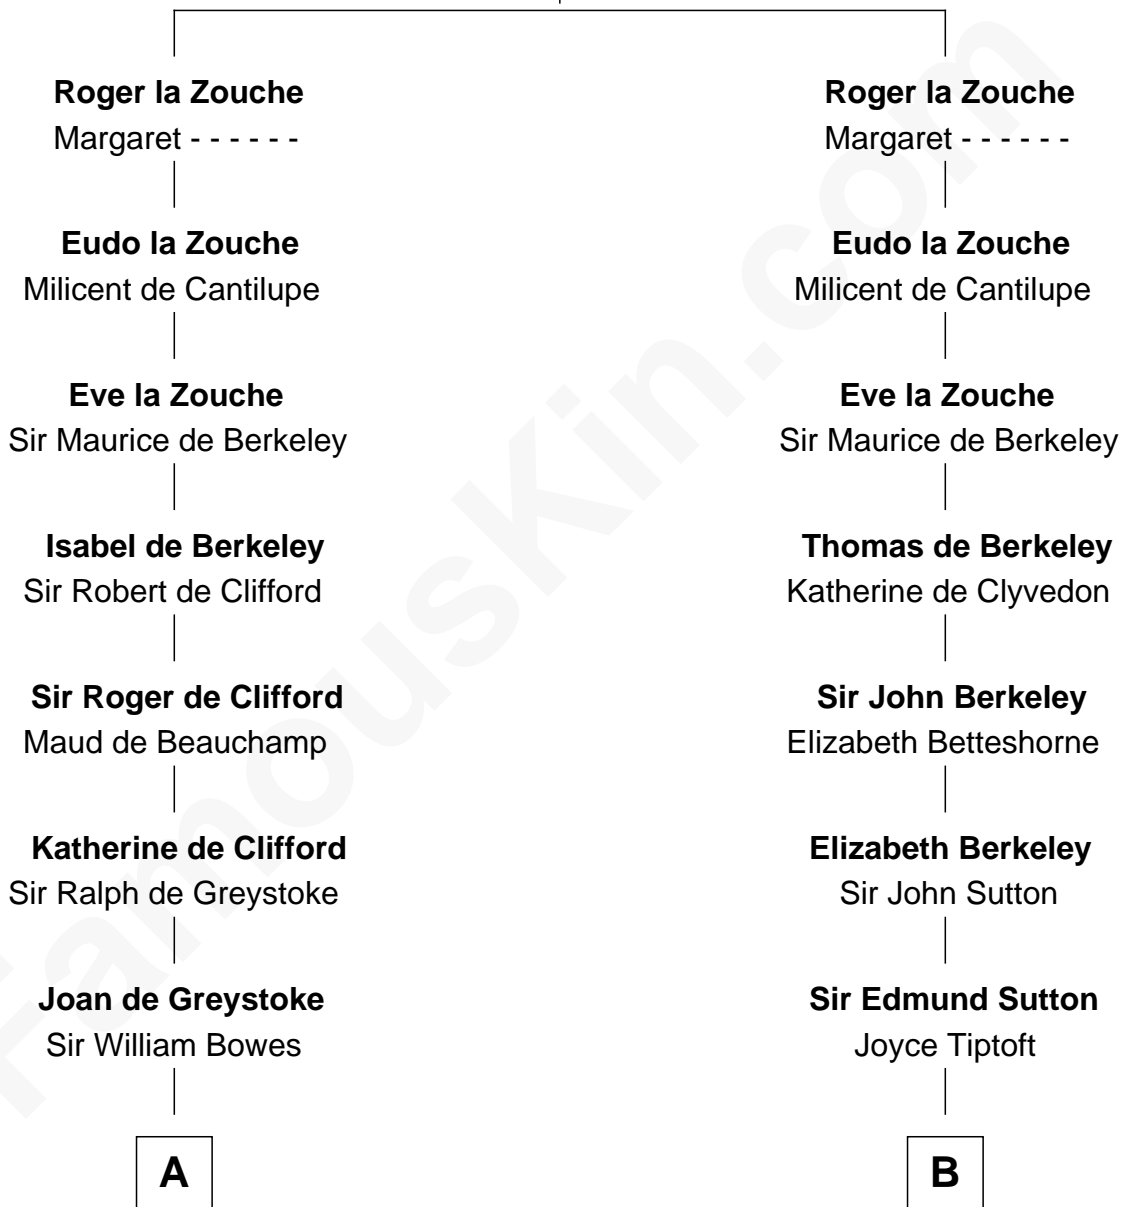

FamousKin.com
Relationship Chart of
William Howard Taft
27th U.S. President

15th cousin 6 times removed of
George Washington
1st U.S. President

Alan la Zouche
 Alice de Belmeis

C

Abner Rawson

Mary Allen

Rhoda Rawson

Aaron Taft

Peter Rawson Taft

Sylvia Howard

Alphonso Taft

Louisa Maria Torrey

William Howard Taft

27th U.S. President

FamousKin.com