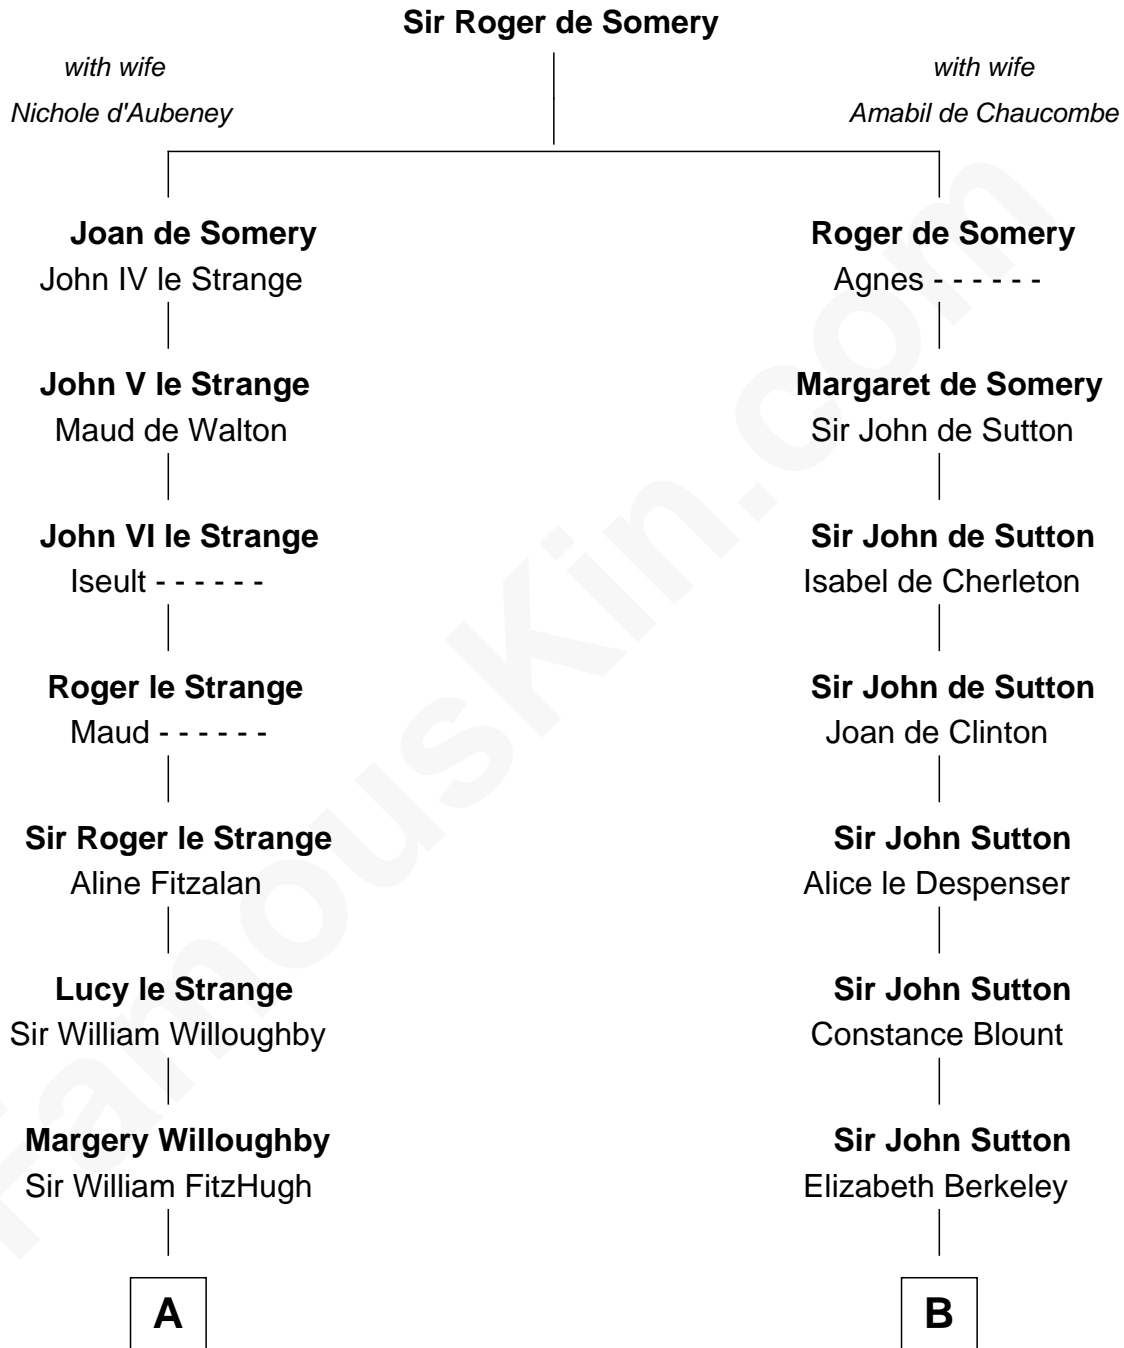

FamousKin.com
Relationship Chart of
William Howard Taft
27th U.S. President

17th cousin 4 times removed of
John Langdon
Signer of the U.S. Constitution

C

Abner Rawson

Mary Allen

Rhoda Rawson

Aaron Taft

Peter Rawson Taft

Sylvia Howard

Alphonso Taft

Louisa Maria Torrey

William Howard Taft

27th U.S. President

FamousKin.com