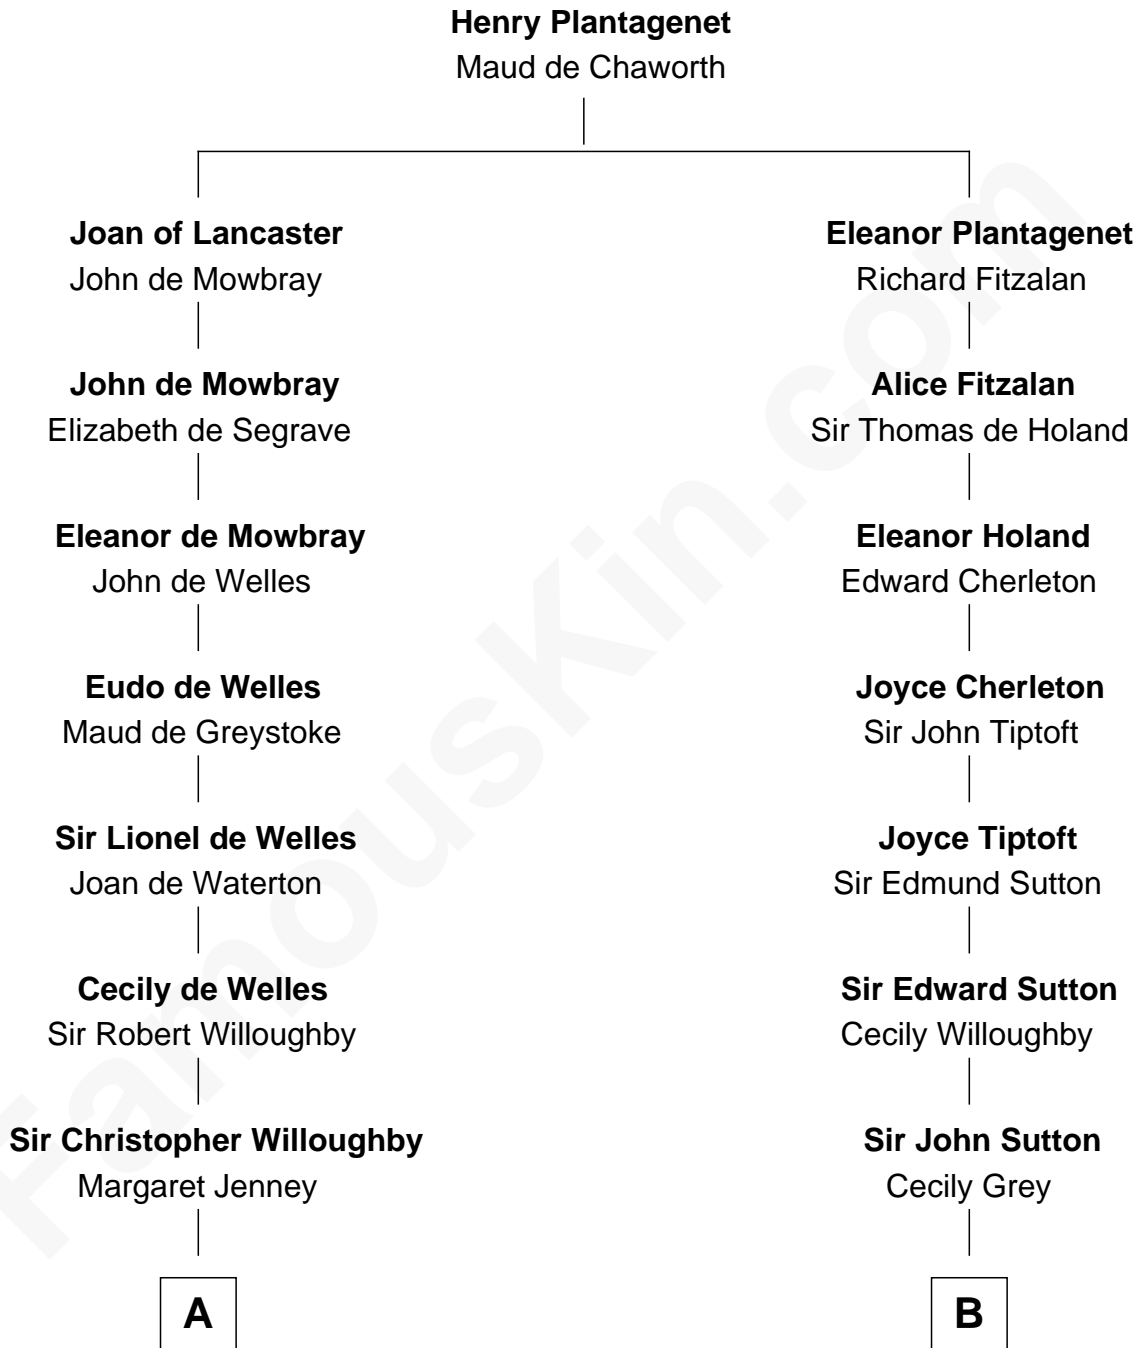

FamousKin.com
Relationship Chart of
William Howard Taft
27th U.S. President

14th cousin 5 times removed of
John Langdon
Signer of the U.S. Constitution

C

—
Peter Rawson Taft

Sylvia Howard

—
Alphonso Taft

Louisa Maria Torrey

—
William Howard Taft

27th U.S. President

FamousKin.com