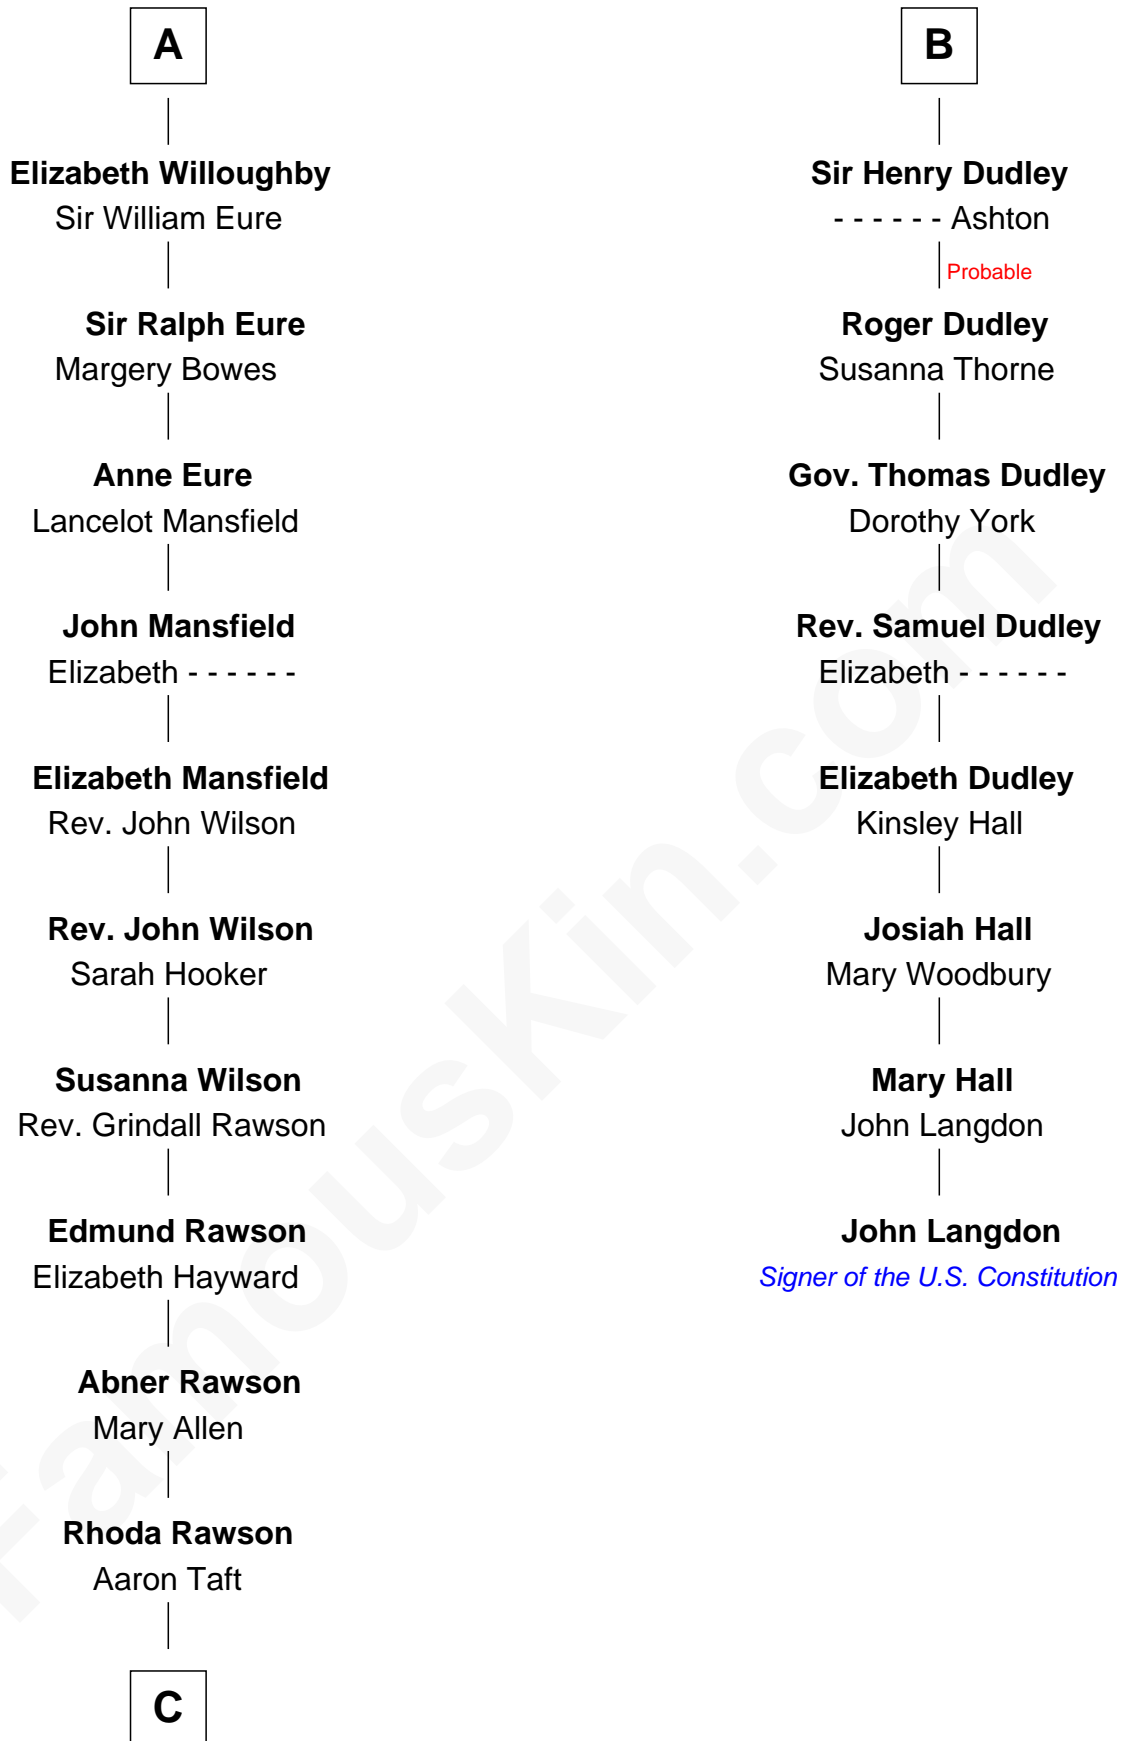

FamousKin.com
Relationship Chart of
William Howard Taft
27th U.S. President

14th cousin 5 times removed of
John Langdon
Signer of the U.S. Constitution

C

—
Peter Rawson Taft

Sylvia Howard

—
Alphonso Taft

Louisa Maria Torrey

—
William Howard Taft

27th U.S. President

FamousKin.com