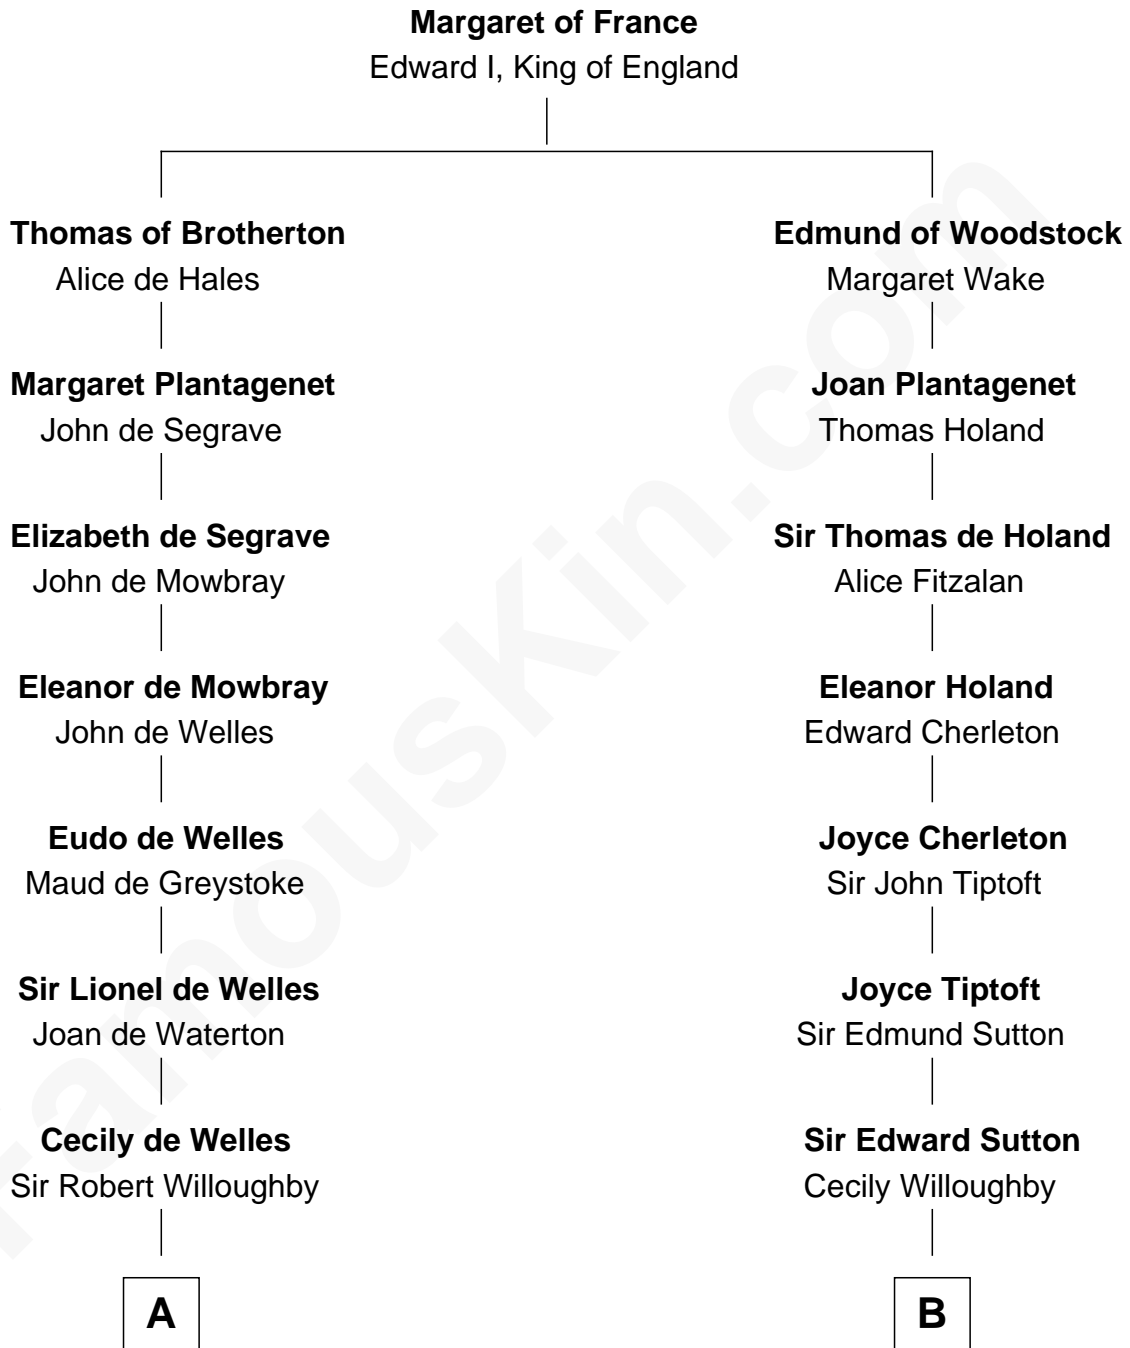

**FamousKin.com**  
**Relationship Chart of**  
**William Howard Taft**  
*27th U.S. President*

**15th cousin 5 times removed of**  
**John Langdon**  
*Signer of the U.S. Constitution*

**C**

—  
**Rhoda Rawson**

Aaron Taft

—  
**Peter Rawson Taft**

Sylvia Howard

—  
**Alphonso Taft**

Louisa Maria Torrey

—  
**William Howard Taft**

*27th U.S. President*

FamousKin.com