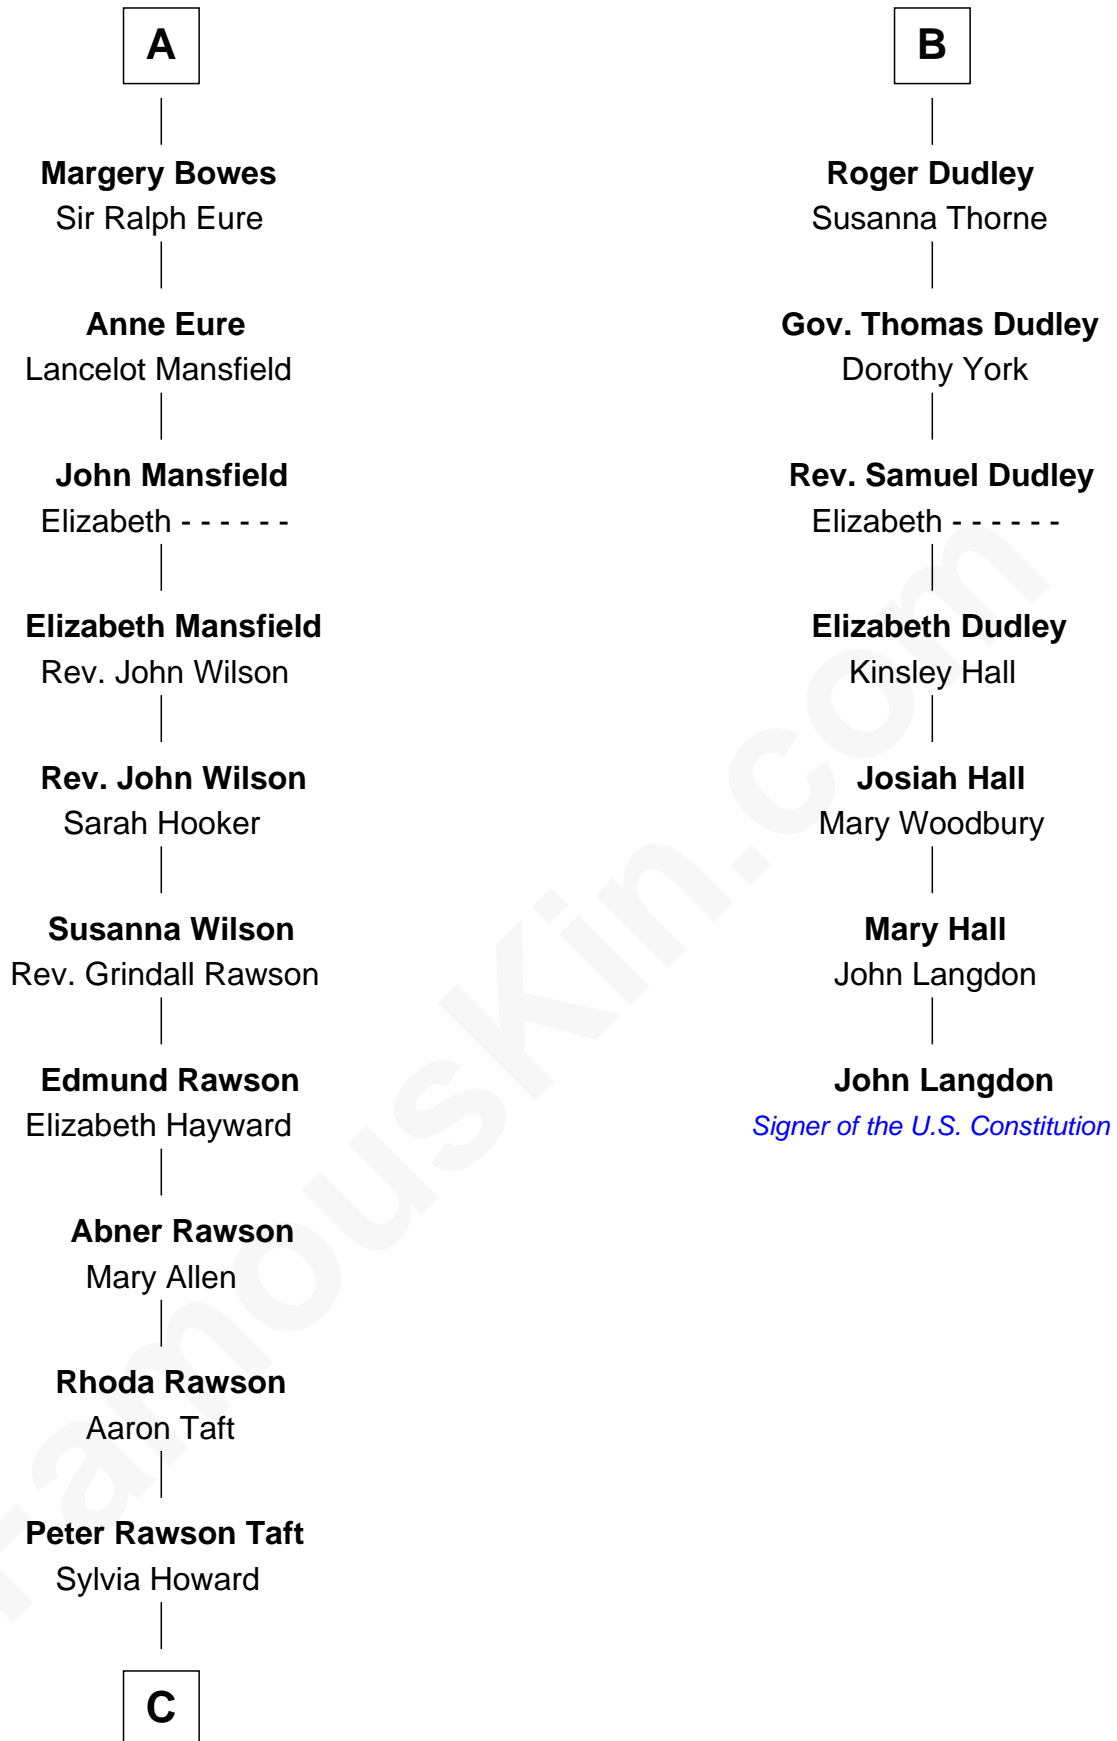

**FamousKin.com**  
**Relationship Chart of**  
**William Howard Taft**  
*27th U.S. President*

**13th cousin 5 times removed of**  
**John Langdon**  
*Signer of the U.S. Constitution*

**Sir Maurice de Berkeley**  
 Eve la Zouche

**C**

—  
**Alphonso Taft**  
Louisa Maria Torrey

—  
**William Howard Taft**  
*27th U.S. President*

FamousKin.com