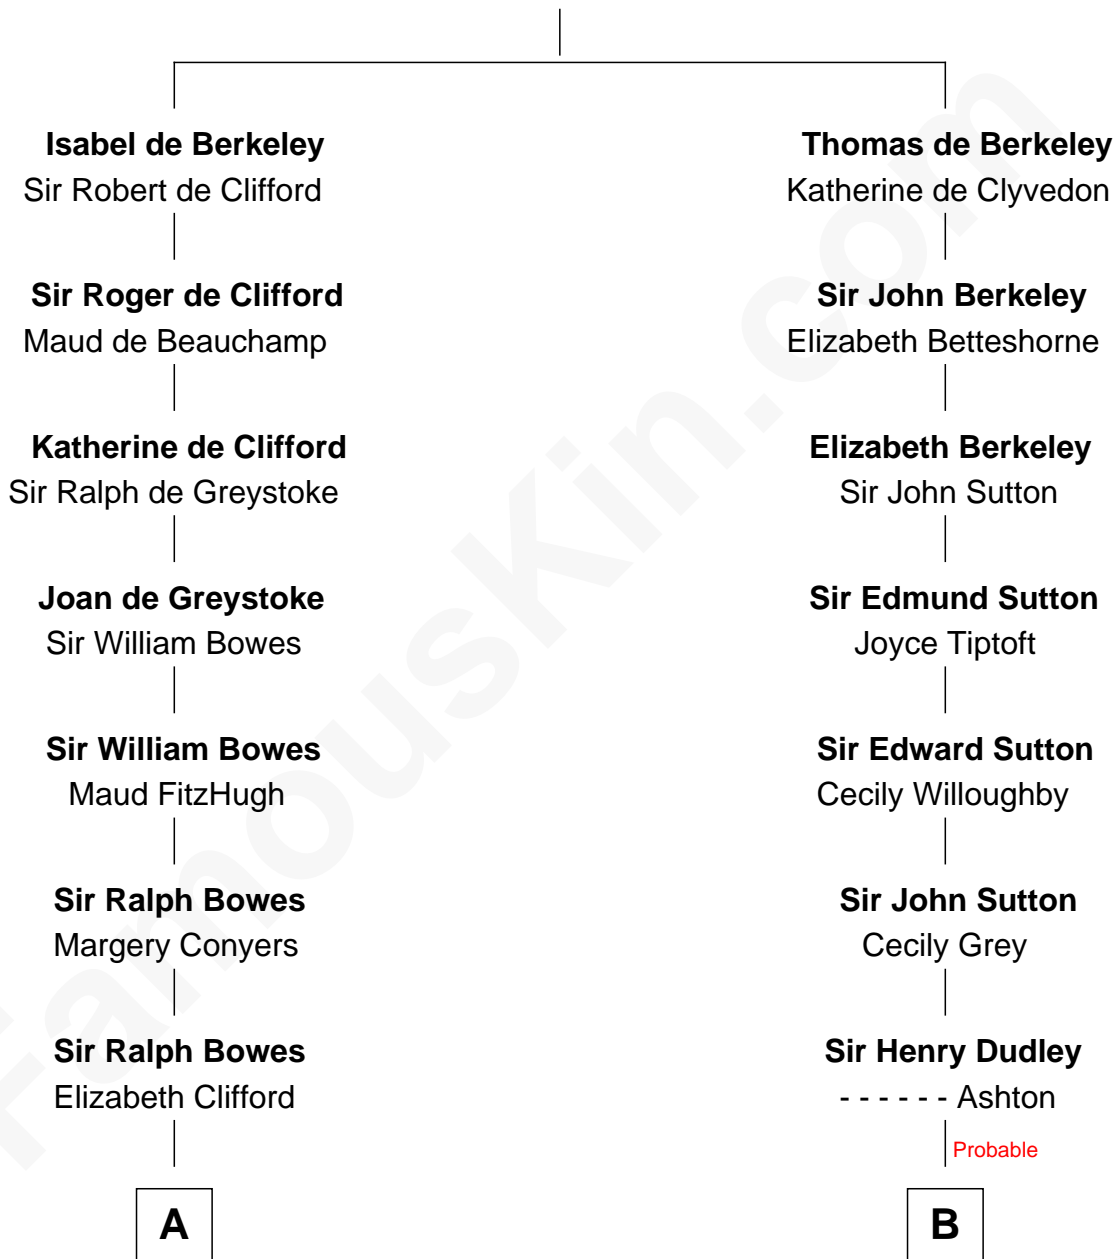

**FamousKin.com**  
**Relationship Chart of**  
**William Howard Taft**  
*27th U.S. President*

**13th cousin 5 times removed of**  
**John Langdon**  
*Signer of the U.S. Constitution*

**Sir Maurice de Berkeley**  
 Eve la Zouche

**C**

—  
**Alphonso Taft**  
Louisa Maria Torrey

—  
**William Howard Taft**  
*27th U.S. President*

FamousKin.com