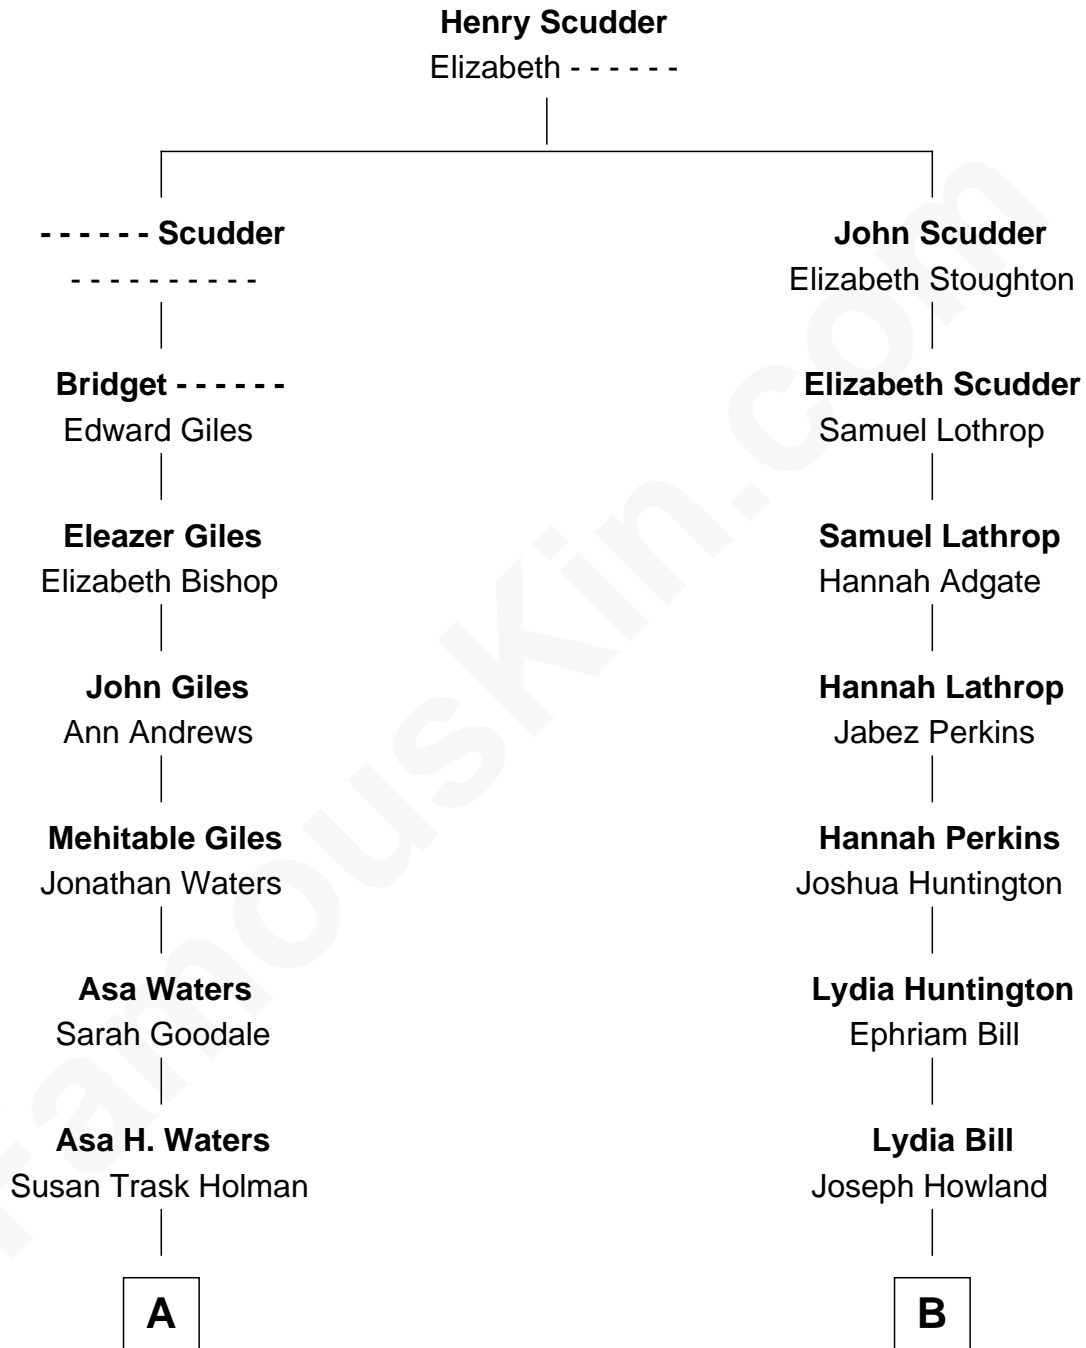

# FamousKin.com Relationship Chart of

**William Howard Taft**

*27th U.S. President*

9th cousin 2 times removed of

**Louis Auchincloss**

*Author*

**A**

**Susan Holman Waters**  
Samuel Davenport Torrey

**Louisa Maria Torrey**  
Alphonso Taft

**William Howard Taft**  
*27th U.S. President*

**B**

**Samuel Shaw Howland**  
Joanna Esther Hone

**Caroline Howland**  
Charles Handy Russell

**Joanna Hone Russell**  
John Winthrop Auchincloss

**Joseph Howland Auchincloss**  
Priscilla Dixon Stanton

**Louis Auchincloss**  
*Author*