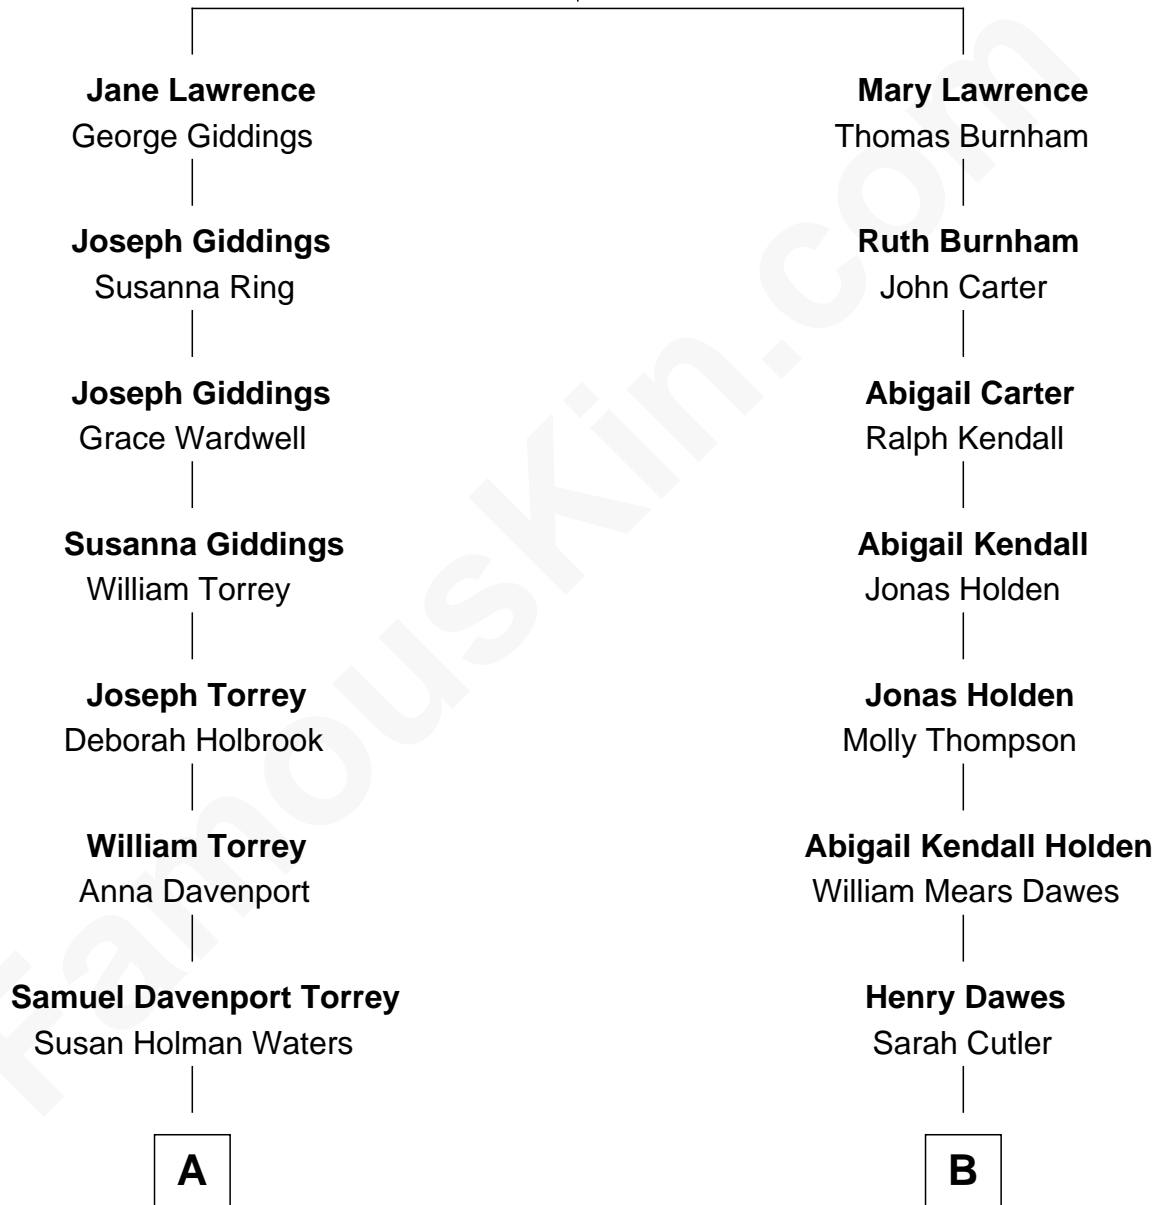

FamousKin.com Relationship Chart of

William Howard Taft

27th U.S. President

8th cousin of

Charles Dawes

30th U.S. Vice-President

Thomas Lawrence

Joanna Antrobus

A

Louisa Maria Torrey

Alphonso Taft

William Howard Taft

27th U.S. President

B

Brig. Gen. Rufus R. Dawes

Mary Beman Gates