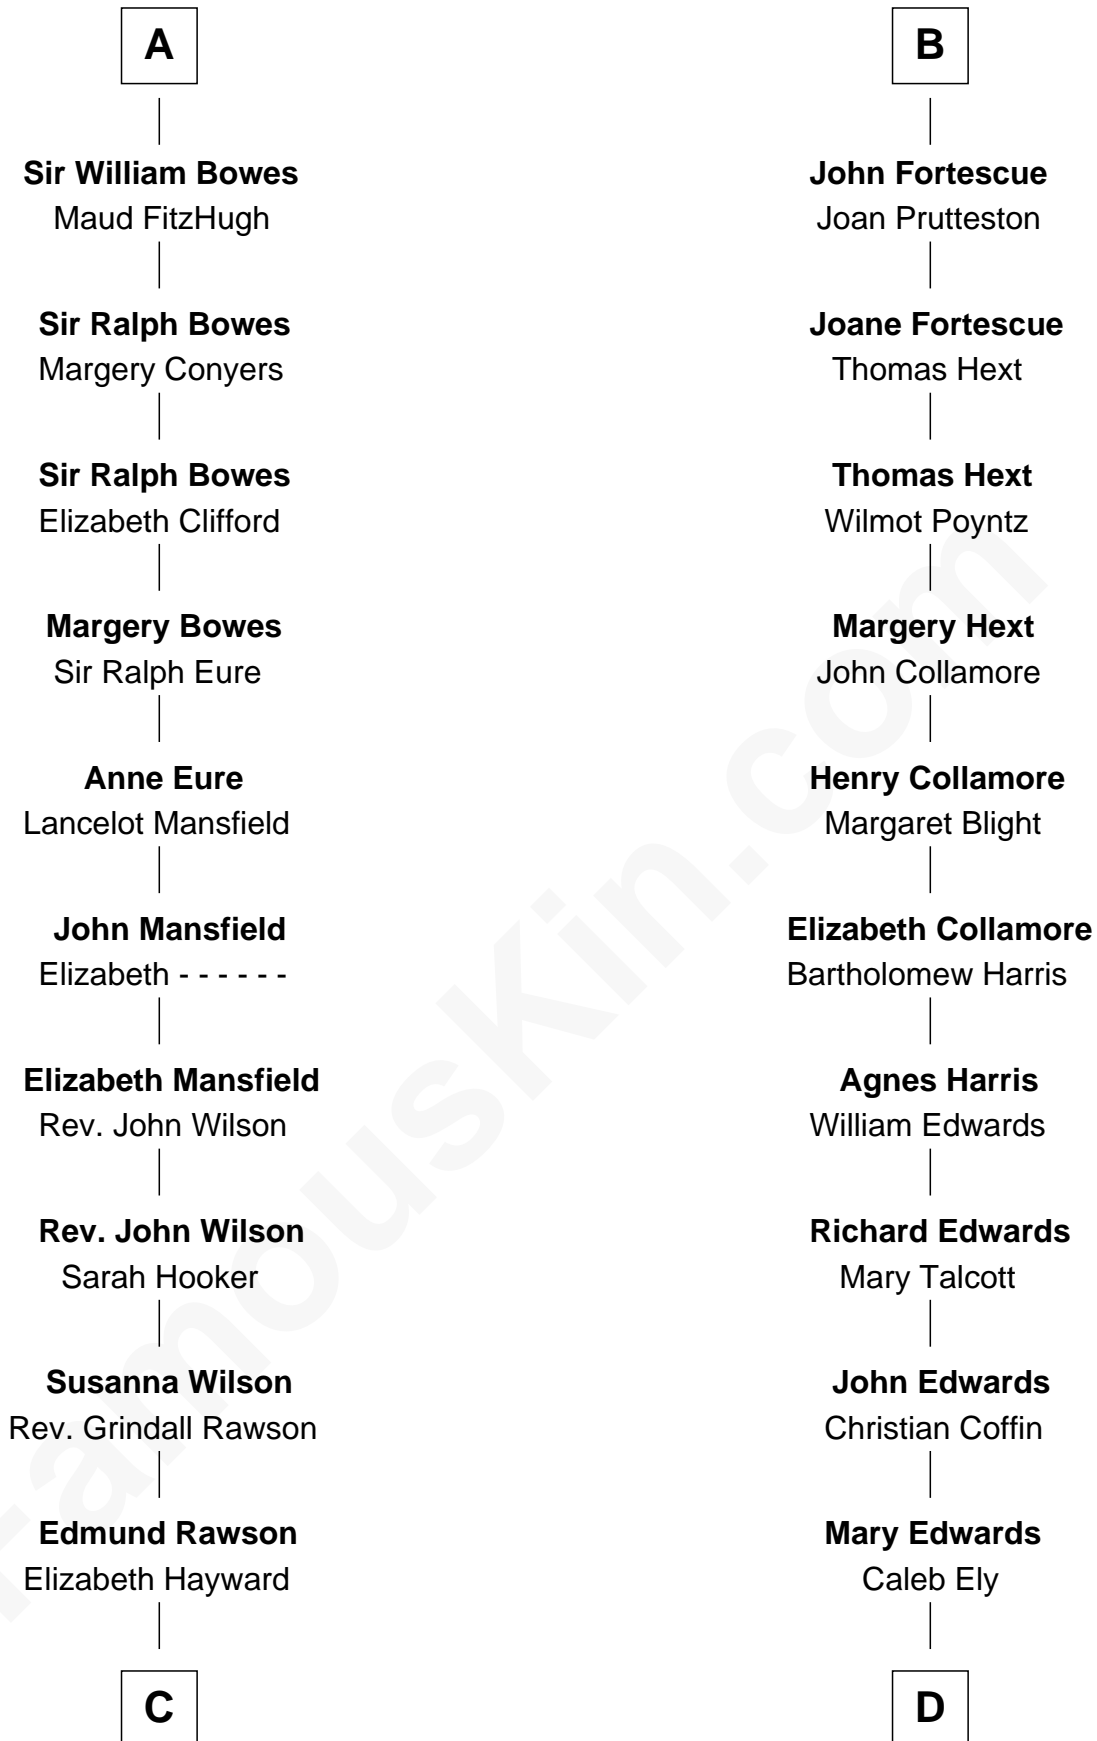

FamousKin.com Relationship Chart of

William Howard Taft

27th U.S. President

21st cousin of

Clarence Day

Author of Life with Father

Sir Geoffrey FitzPiers

Aveline de Clare

C

Abner Rawson

Mary Allen

Rhoda Rawson

Aaron Taft

Peter Rawson Taft

Sylvia Howard

Alphonso Taft

Louisa Maria Torrey

William Howard Taft

27th U.S. President

D

William Ely

Drusilla Brewster

Mary Ely

Henry Day