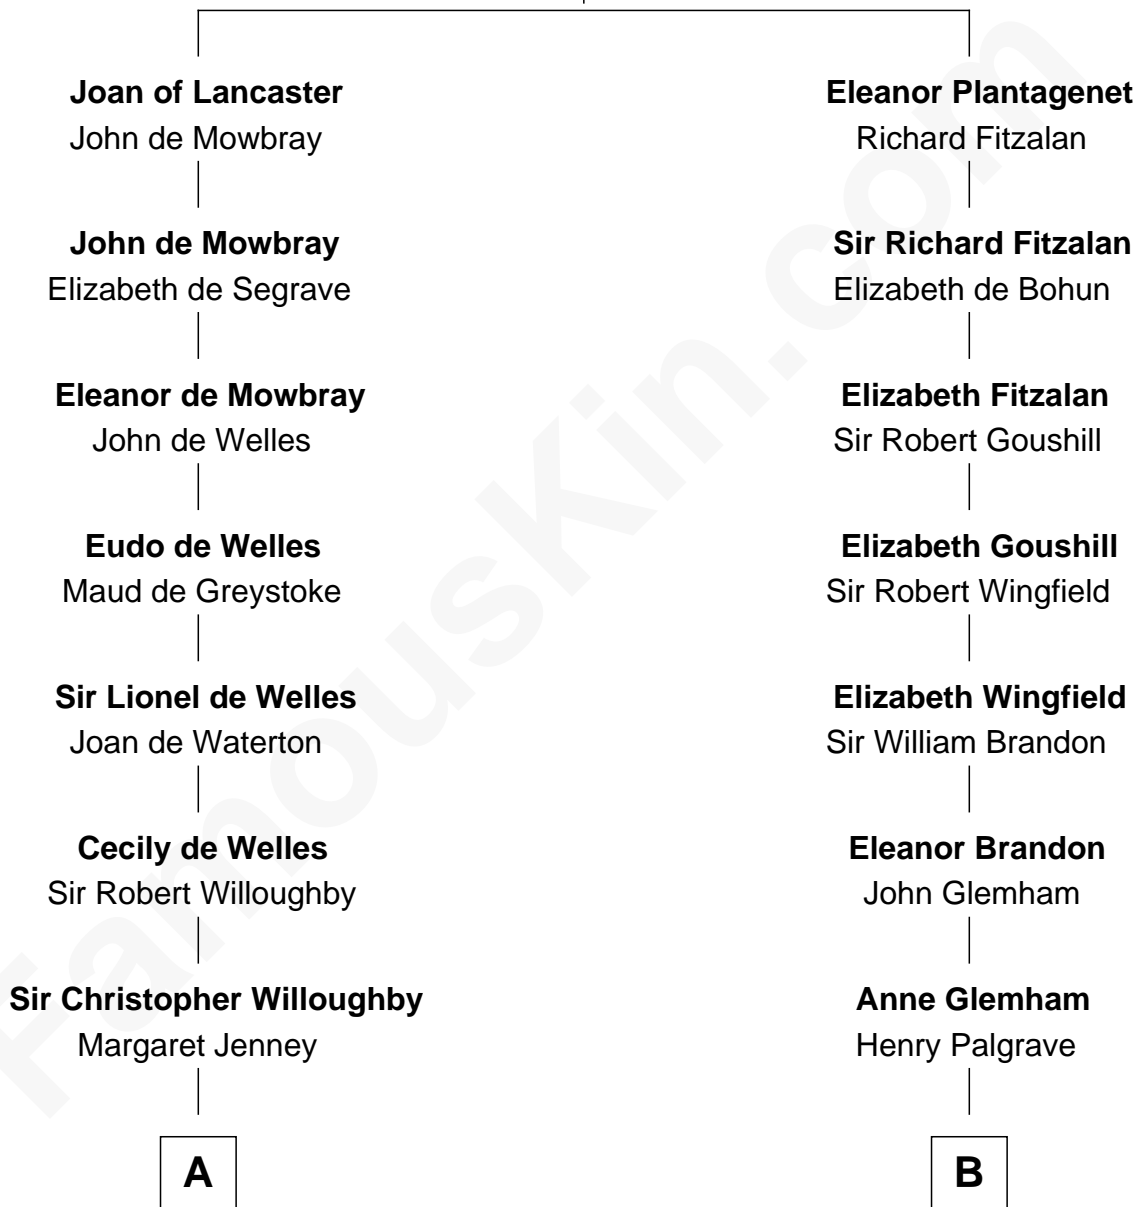

**FamousKin.com**  
**Relationship Chart of**  
**William Howard Taft**  
*27th U.S. President*

18th cousin 1 time removed of  
**Hetty Green**  
*"The Witch of Wall Street"*

**Henry Plantagenet**  
Maud de Chaworth

**C**

**Peter Rawson Taft**  
Sylvia Howard

**Alphonso Taft**  
Louisa Maria Torrey

**William Howard Taft**  
*27th U.S. President*

**D**

**Abby Slocum Howland**  
Edward Mott Robinson

**Hetty Green**  
*"The Witch of Wall Street"*