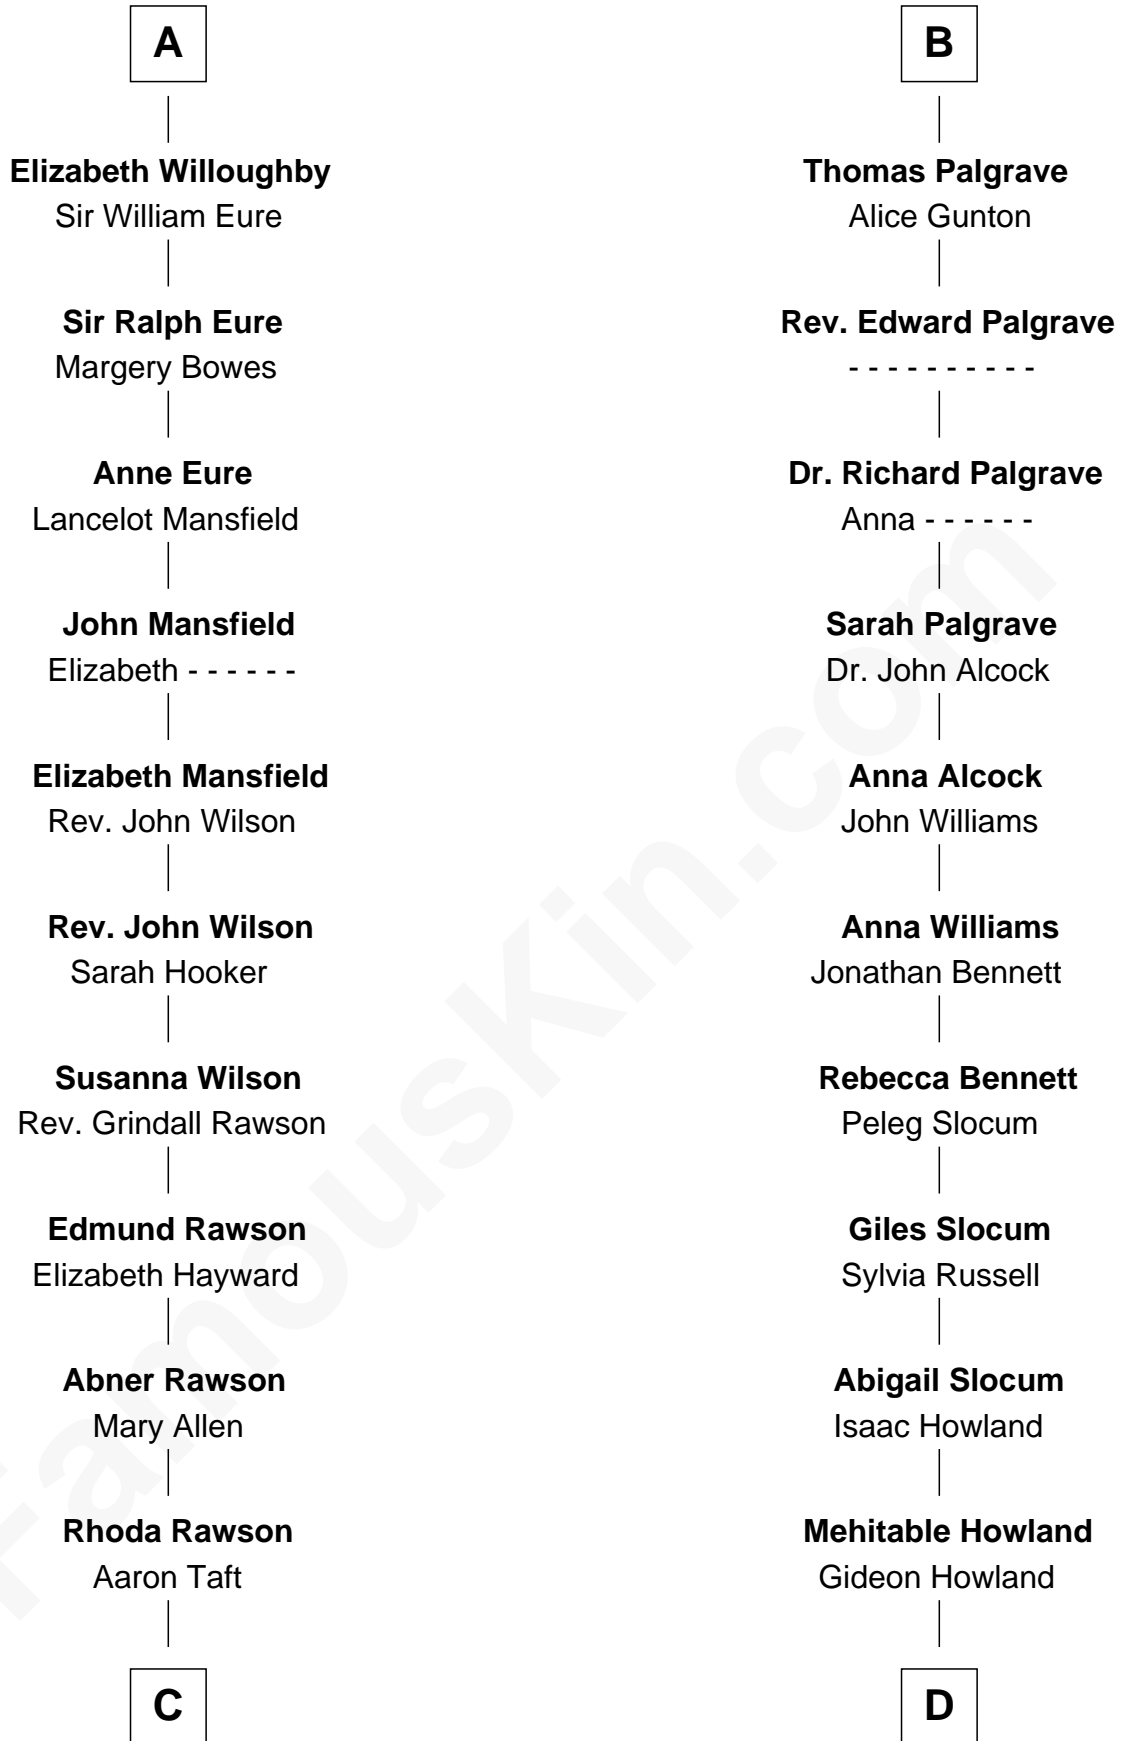

**FamousKin.com**  
**Relationship Chart of**  
**William Howard Taft**  
*27th U.S. President*

18th cousin 1 time removed of  
**Hetty Green**  
*"The Witch of Wall Street"*

**Henry Plantagenet**  
Maud de Chaworth

**C**

**Peter Rawson Taft**  
Sylvia Howard

**Alphonso Taft**  
Louisa Maria Torrey

**William Howard Taft**  
*27th U.S. President*

**D**

**Abby Slocum Howland**  
Edward Mott Robinson

**Hetty Green**  
*"The Witch of Wall Street"*