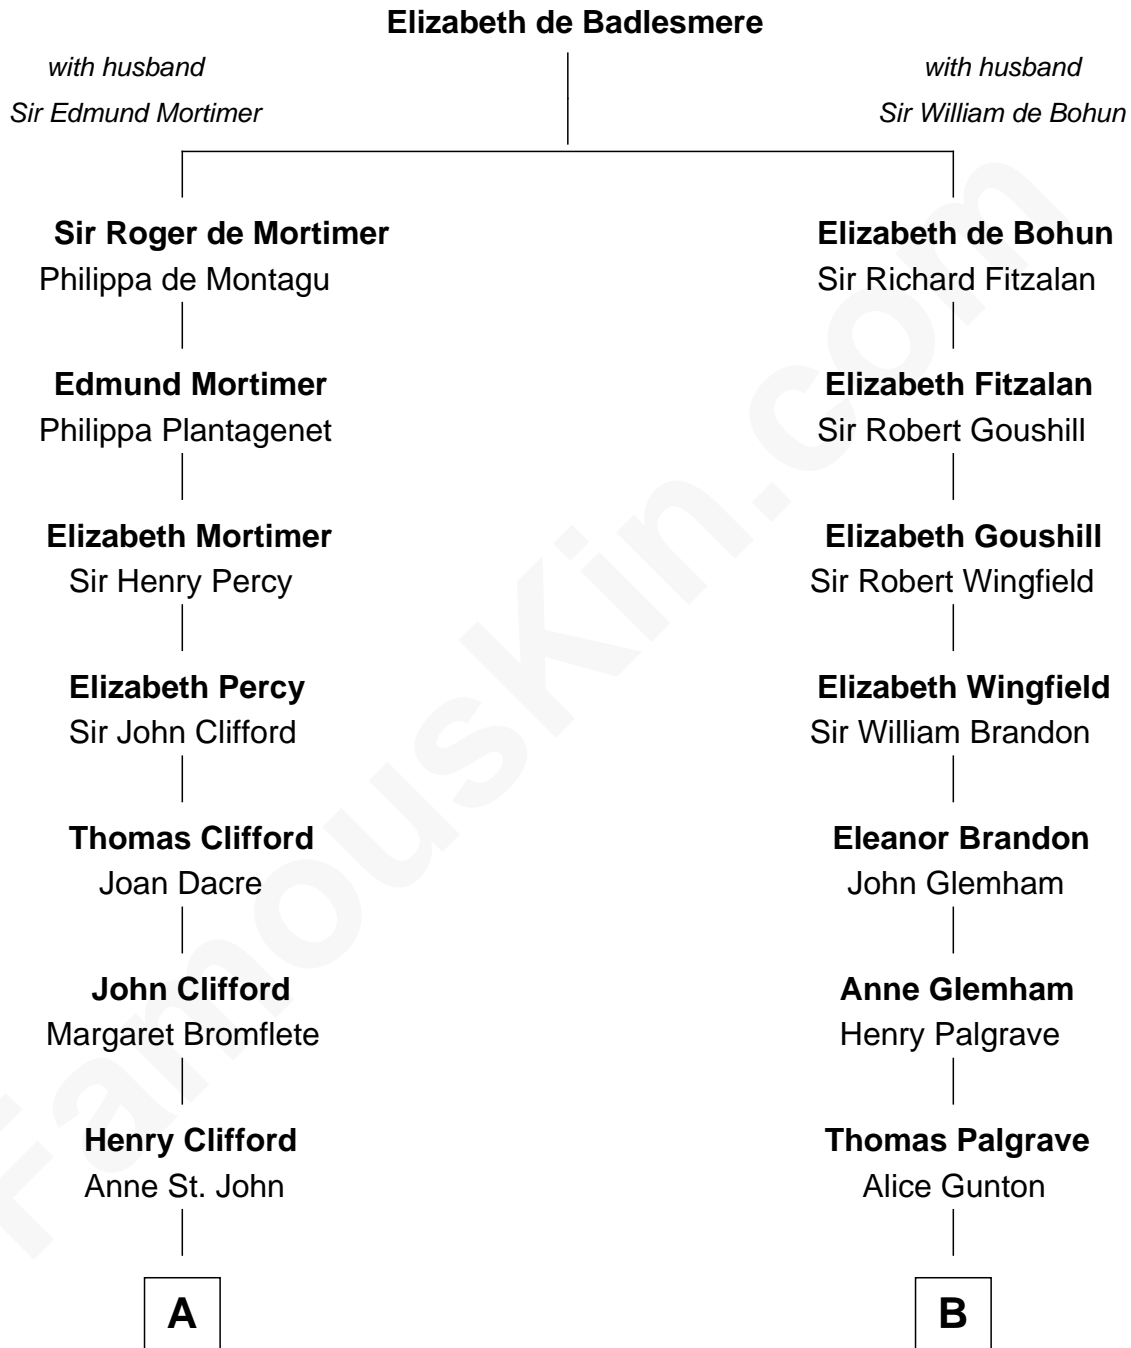

FamousKin.com
Relationship Chart of
William Howard Taft
27th U.S. President

17th cousin 2 times removed of
Hetty Green
"The Witch of Wall Street"

C

—
Peter Rawson Taft

Sylvia Howard

—
Alphonso Taft

Louisa Maria Torrey

—
William Howard Taft

27th U.S. President

FamousKin.com