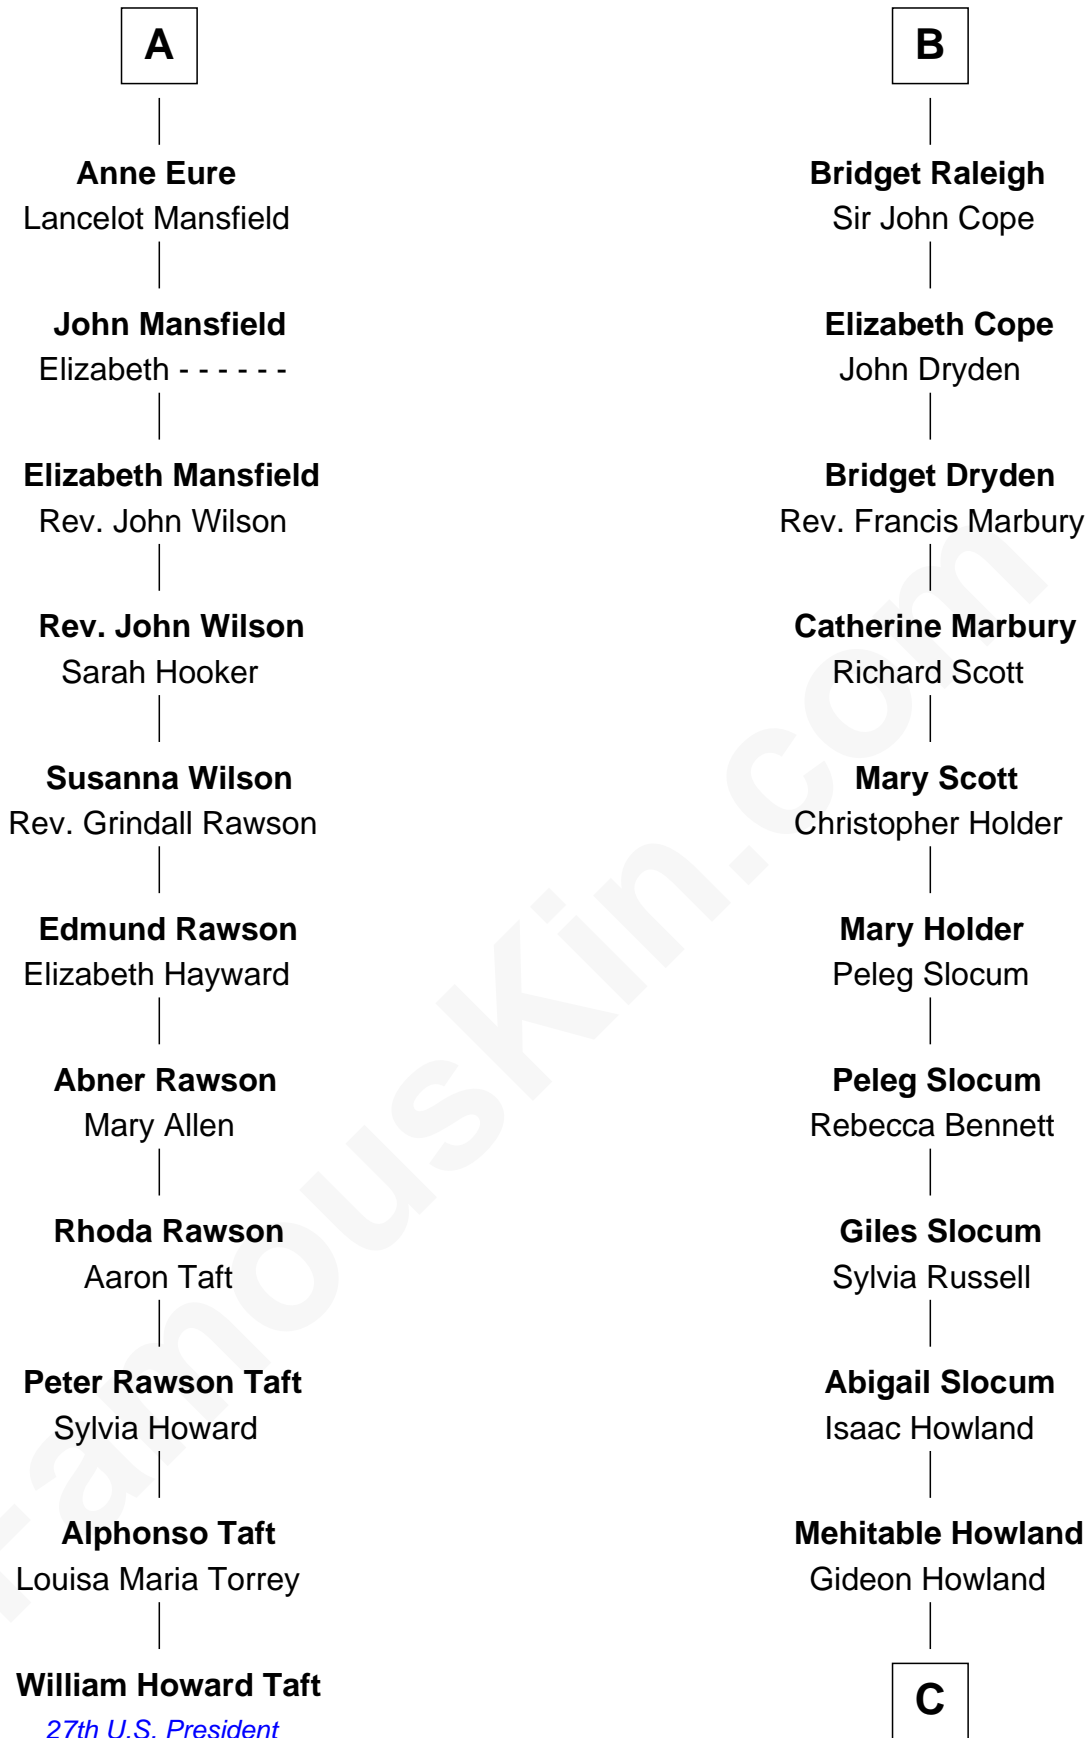

FamousKin.com
Relationship Chart of
William Howard Taft
27th U.S. President

17th cousin 1 time removed of
Hetty Green
"The Witch of Wall Street"

C

Abby Slocum Howland

Edward Mott Robinson

Hetty Green

"The Witch of Wall Street"

FamousKin.com