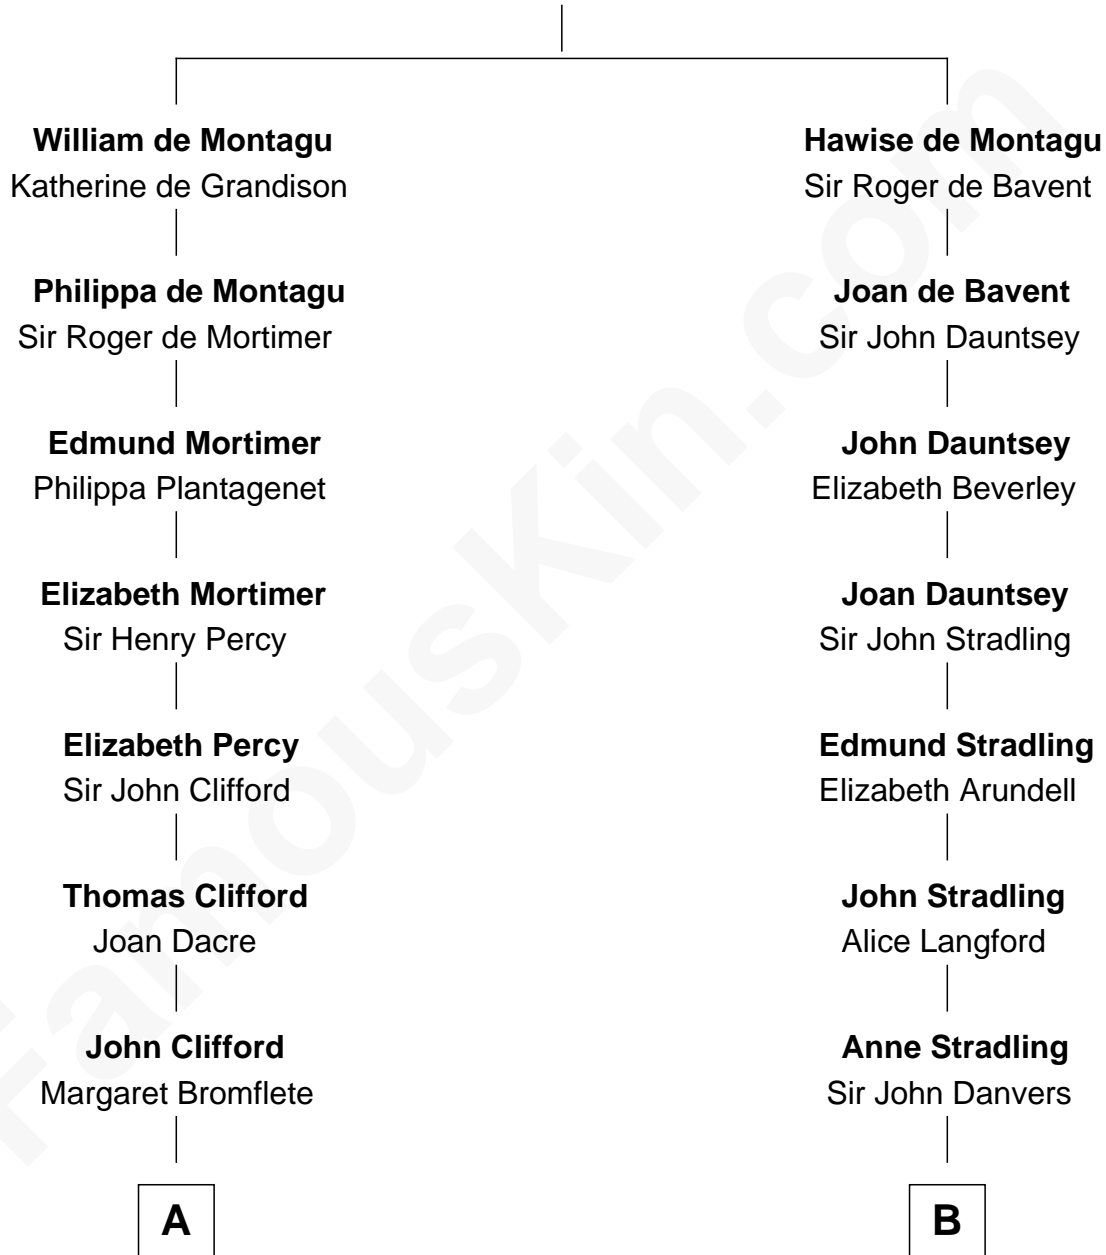

**FamousKin.com**  
**Relationship Chart of**  
**William Howard Taft**  
*27th U.S. President*

**18th cousin 2 times removed of**  
**Hetty Green**  
*"The Witch of Wall Street"*

**Sir William de Montagu**  
 Elizabeth de Montfort

**C**

**Rhoda Rawson**  
Aaron Taft

**Peter Rawson Taft**  
Sylvia Howard

**Alphonso Taft**  
Louisa Maria Torrey

**William Howard Taft**  
*27th U.S. President*

**D**

**Abby Slocum Howland**  
Edward Mott Robinson

**Hetty Green**  
*"The Witch of Wall Street"*

FamousKin.com