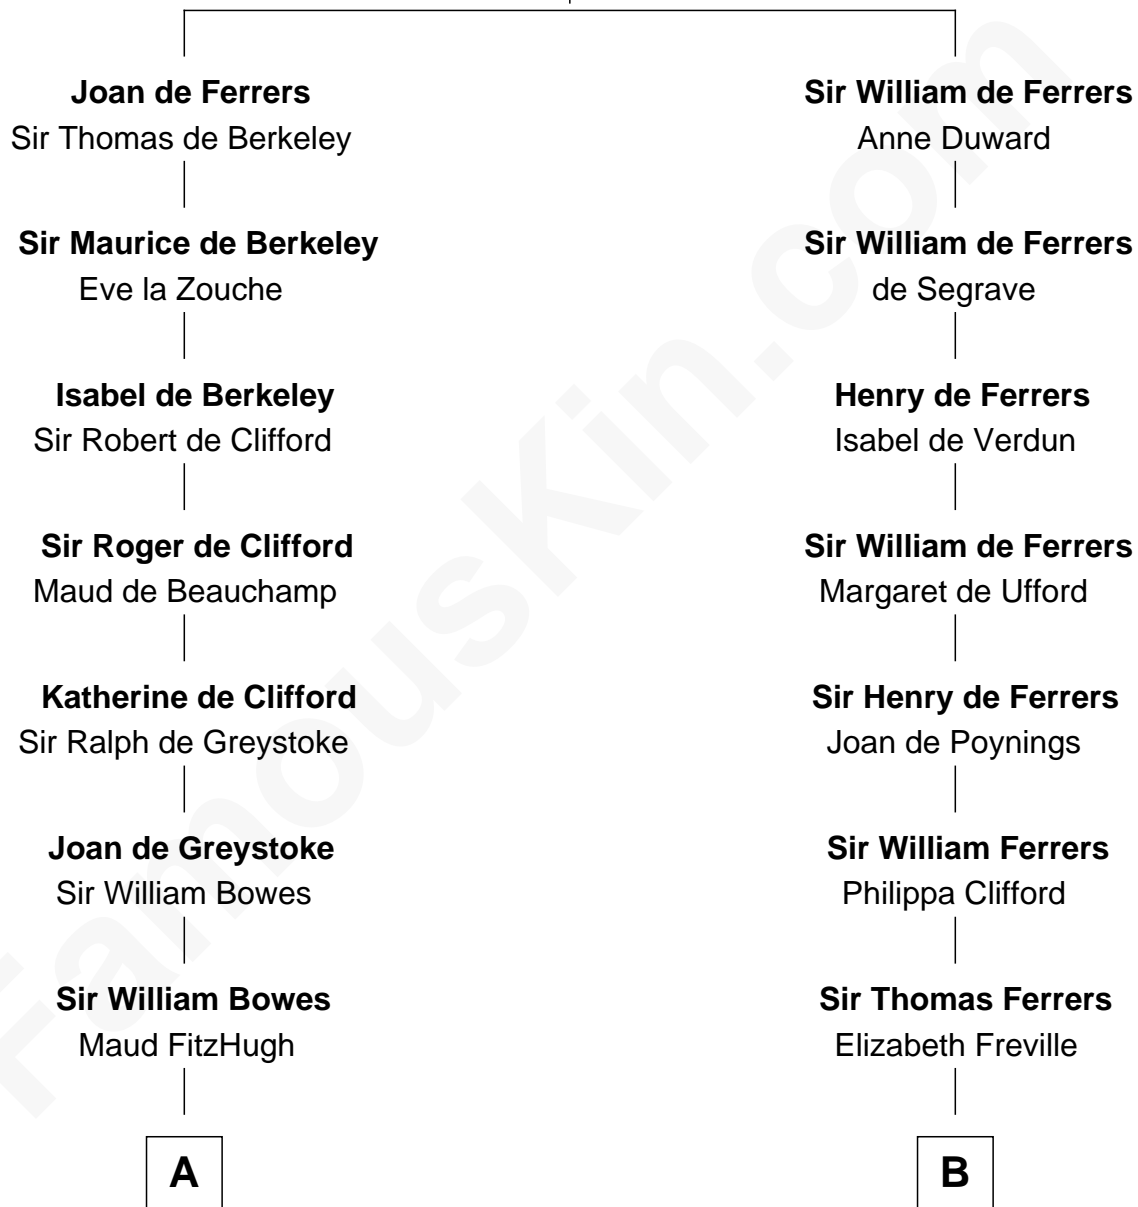

**FamousKin.com**  
**Relationship Chart of**  
**William Howard Taft**  
*27th U.S. President*

19th cousin 1 time removed of  
**Hetty Green**  
*"The Witch of Wall Street"*

**Sir William de Ferrers**  
 Margaret de Quincy

**C**

**Rhoda Rawson**

Aaron Taft

**Peter Rawson Taft**

Sylvia Howard

**Alphonso Taft**

Louisa Maria Torrey

**William Howard Taft**

*27th U.S. President*

**D**

**Gideon Howland**

Mehitable Howland

**Abby Slocum Howland**

Edward Mott Robinson

**Hetty Green**

*"The Witch of Wall Street"*