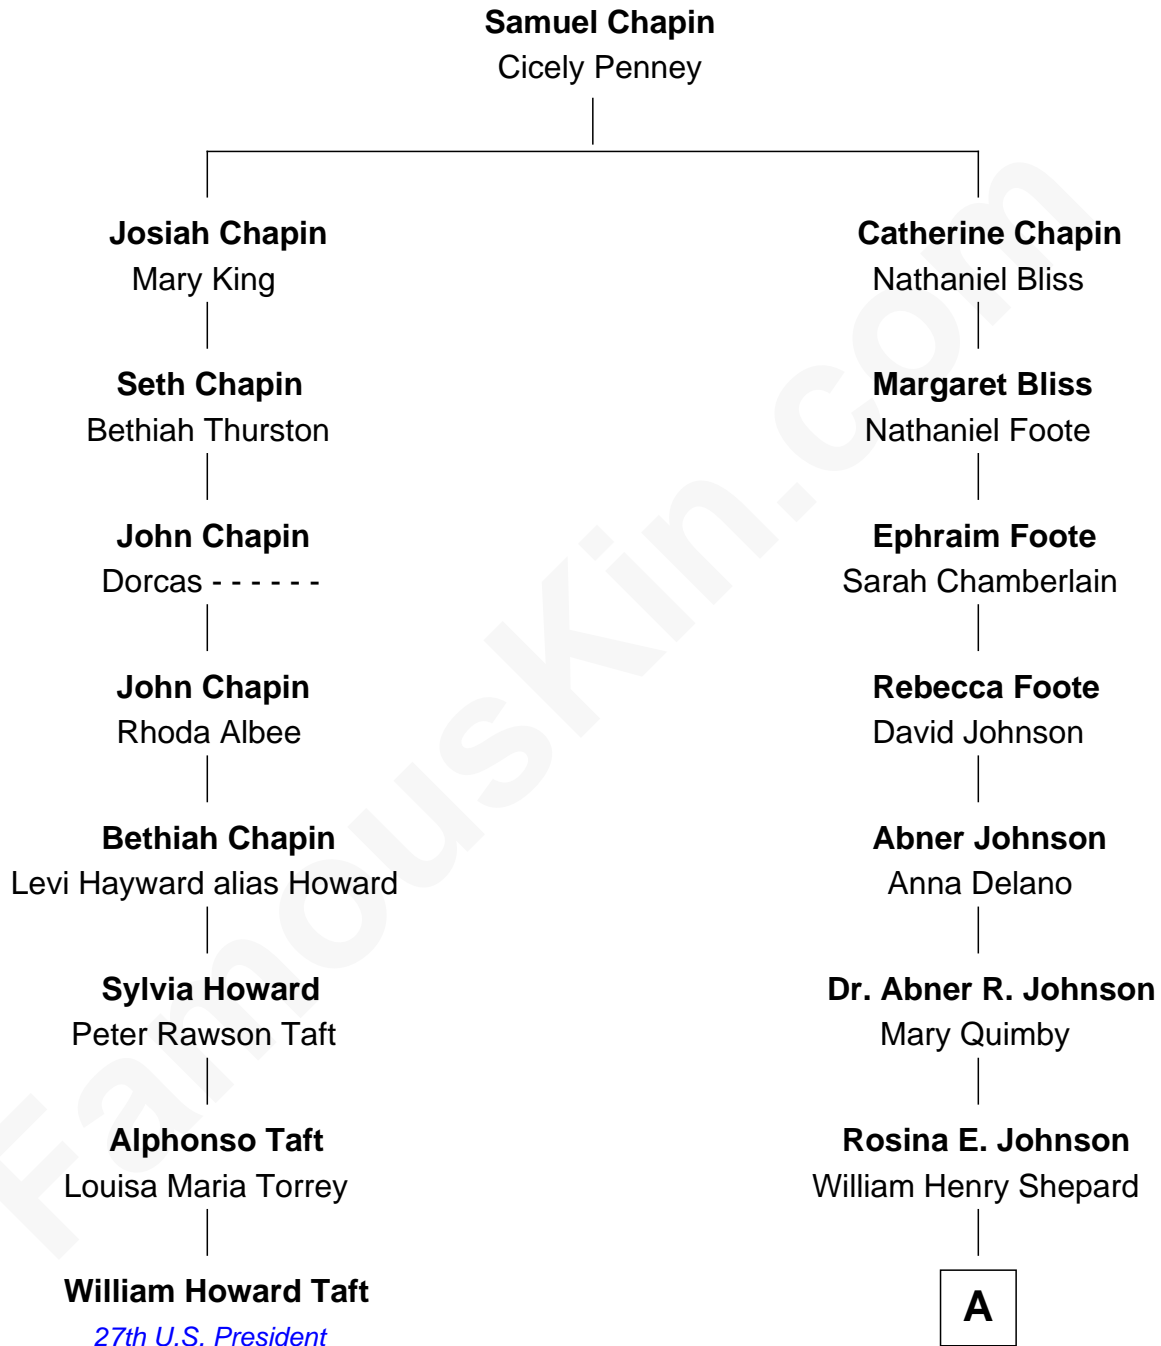

FamousKin.com
Relationship Chart of
William Howard Taft
27th U.S. President

7th cousin 2 times removed of
Alan Shepard
Mercury and Apollo Astronaut

A

Frederick Johnson Shepard

Annie Elizabeth Bartlett

Alan Bartlett Shepard

Pauline Renza Emerson

Alan Shepard

Mercury and Apollo Astronaut

FamousKin.com