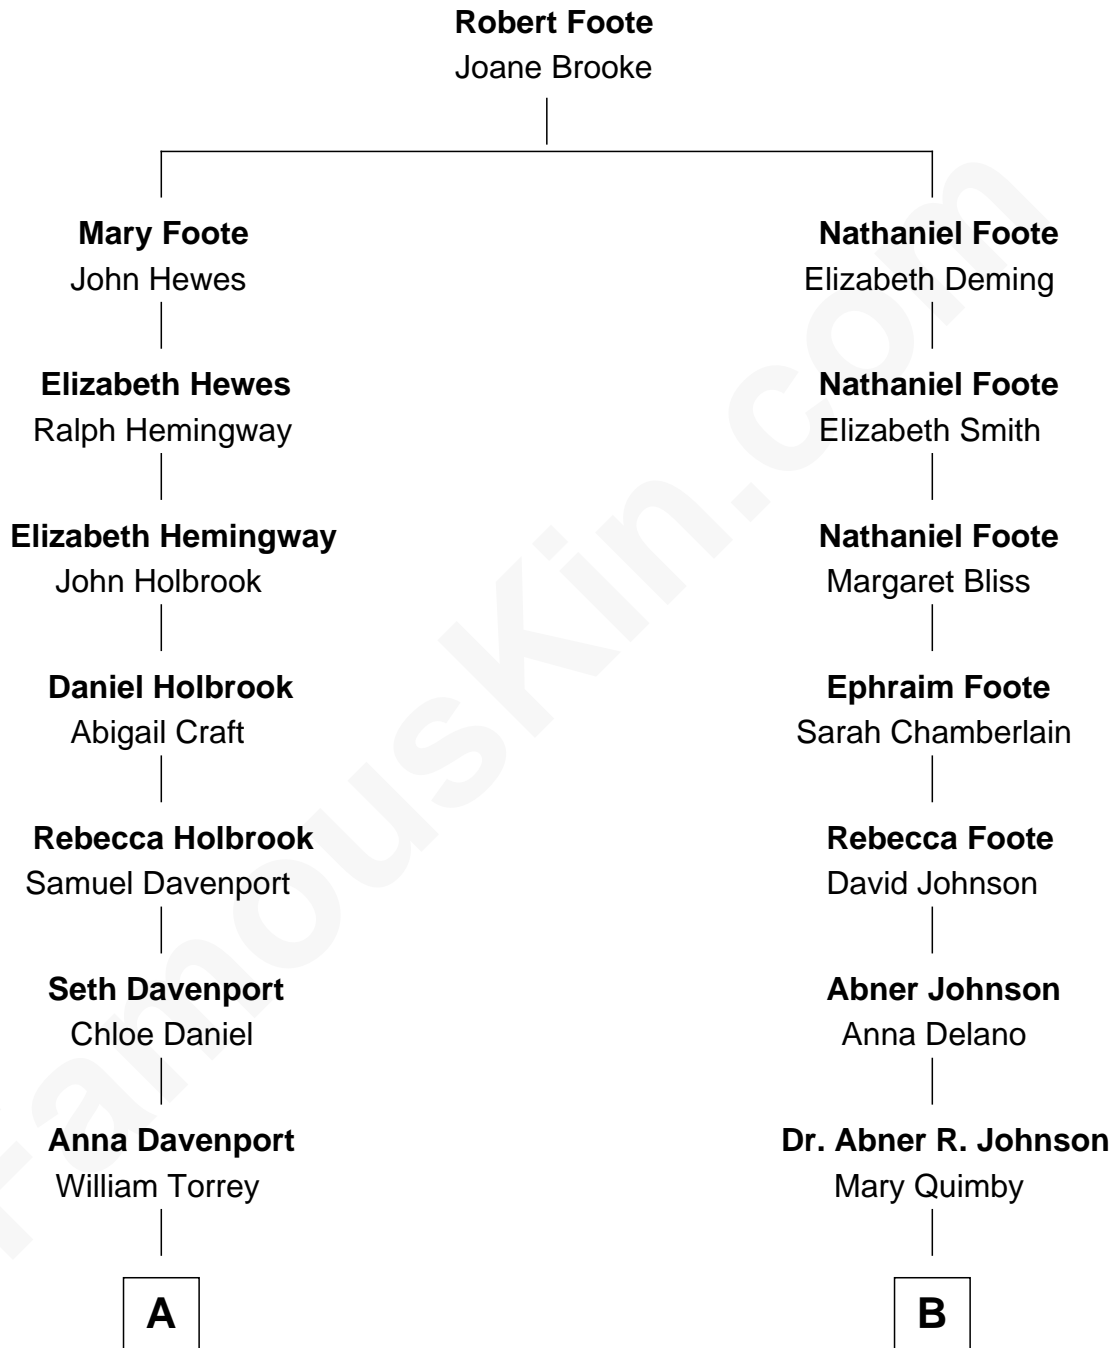

FamousKin.com
Relationship Chart of
William Howard Taft
27th U.S. President

9th cousin 1 time removed of
Alan Shepard
Mercury and Apollo Astronaut

A

Samuel Davenport Torrey

Susan Holman Waters

Louisa Maria Torrey

Alphonso Taft

William Howard Taft

27th U.S. President

B

Rosina E. Johnson

William Henry Shepard

Frederick Johnson Shepard

Annie Elizabeth Bartlett