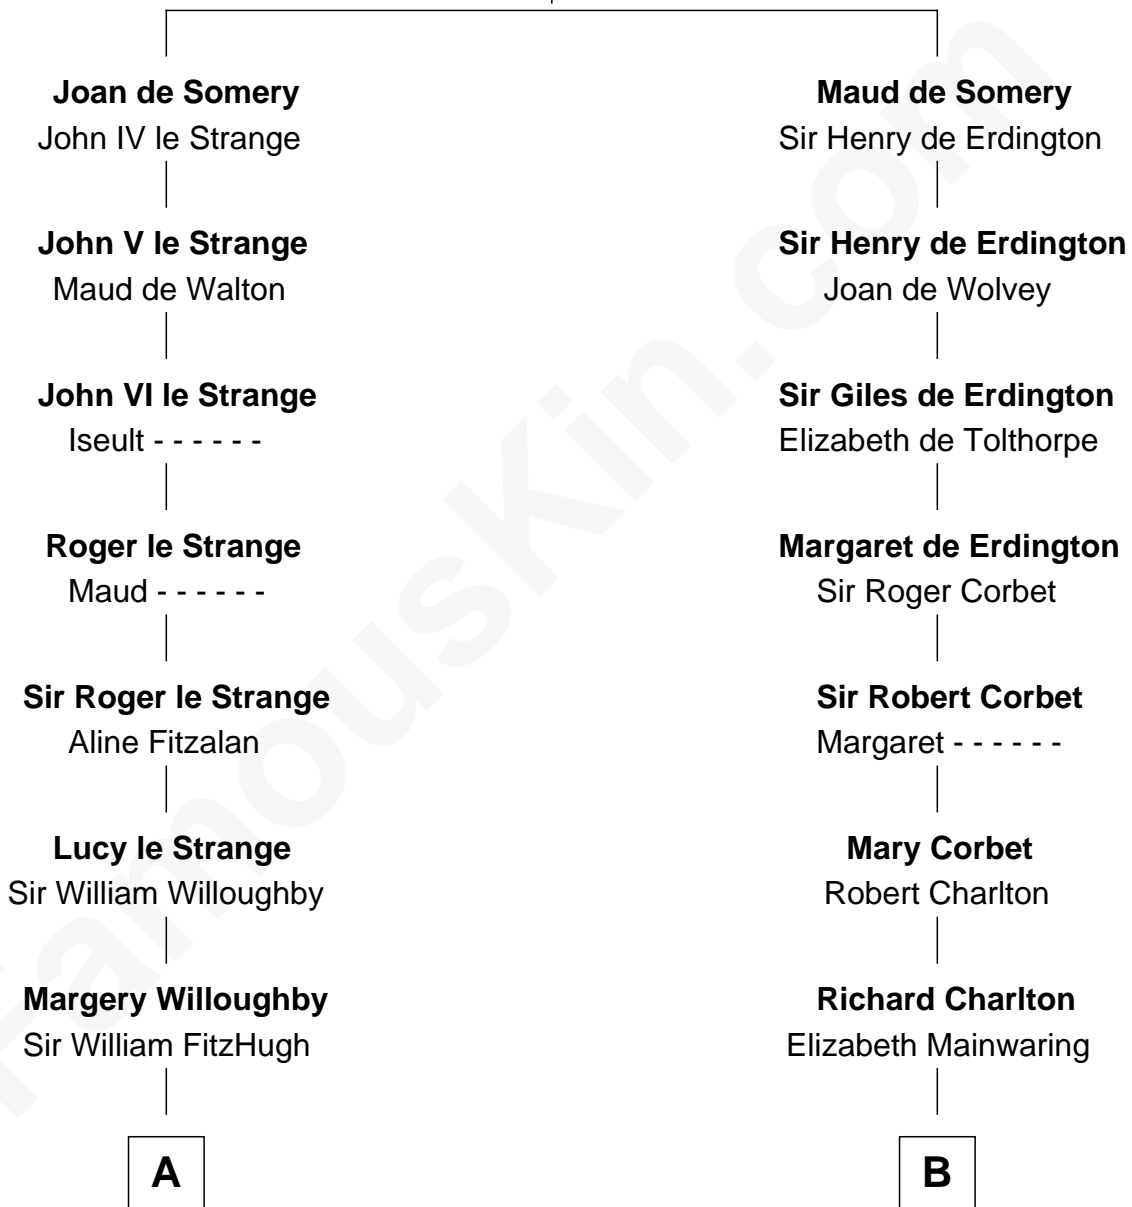

# FamousKin.com Relationship Chart of

**William Howard Taft**

*27th U.S. President*

20th cousin 1 time removed of

**Alan Shepard**

*Mercury and Apollo Astronaut*

**Sir Roger de Somery**

Nichole d'Aubenev

**C**

**Abner Rawson**

Mary Allen

**Rhoda Rawson**

Aaron Taft

**Peter Rawson Taft**

Sylvia Howard

**Alphonso Taft**

Louisa Maria Torrey

**William Howard Taft**

*27th U.S. President*

**D**

**Charles Stillman Emerson**

Hannah Maria Emmons

**Charles Stillman Emerson**

Belle Winslow