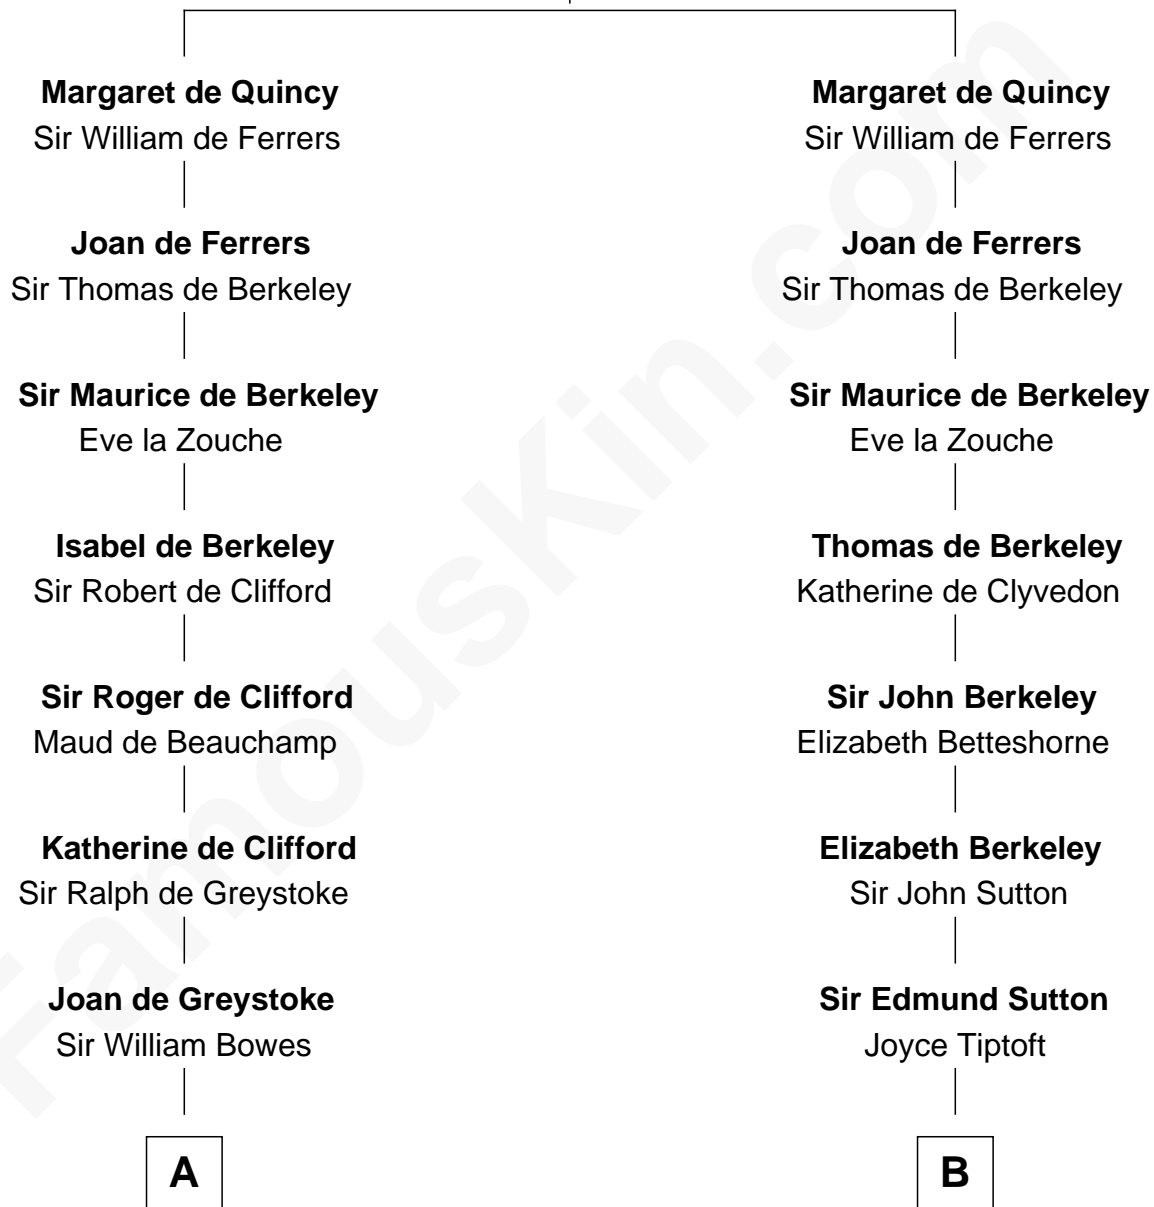

FamousKin.com Relationship Chart of

William Howard Taft

27th U.S. President

21st cousin of

Alan Shepard

Mercury and Apollo Astronaut

Sir Roger de Quincy

Helen of Galloway

C

Abner Rawson

Mary Allen

Rhoda Rawson

Aaron Taft

Peter Rawson Taft

Sylvia Howard

Alphonso Taft

Louisa Maria Torrey

William Howard Taft

27th U.S. President

D

Bradbury Bartlett

Mary True

Thomas Bradbury Bartlett

Victoria Elizabeth Williams Cilley