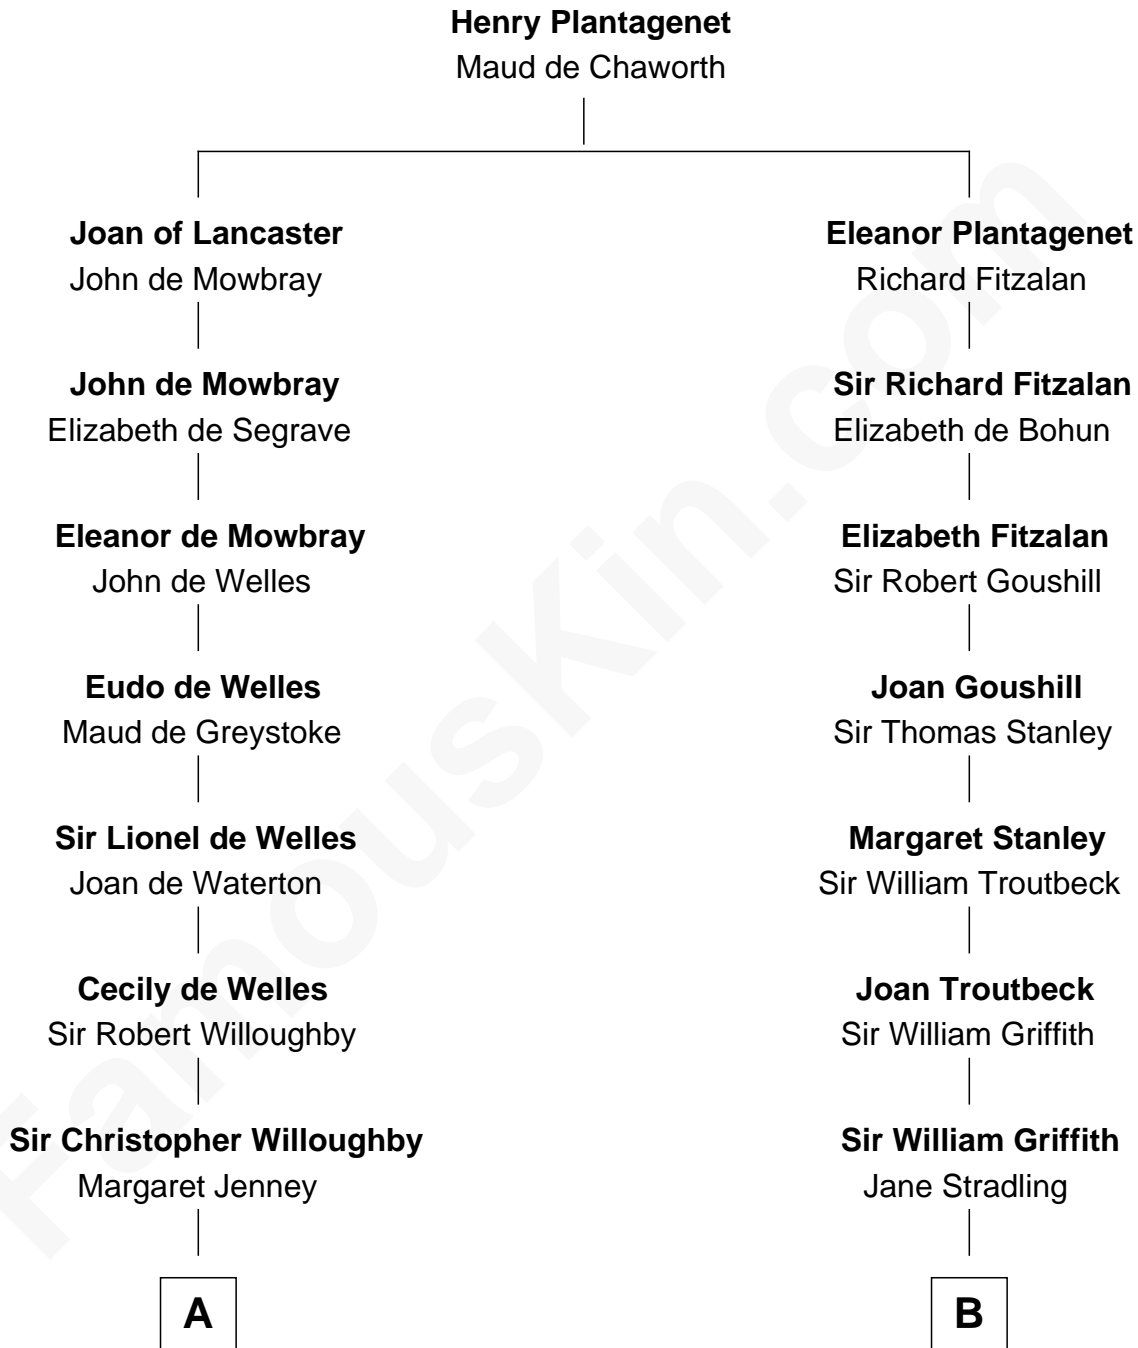

**FamousKin.com**  
**Relationship Chart of**  
**William Howard Taft**  
*27th U.S. President*

**16th cousin 3 times removed of**  
**John Quincy Adams**  
*6th U.S. President*

**C**

—  
**Peter Rawson Taft**

Sylvia Howard

—  
**Alphonso Taft**

Louisa Maria Torrey

—  
**William Howard Taft**

*27th U.S. President*

FamousKin.com