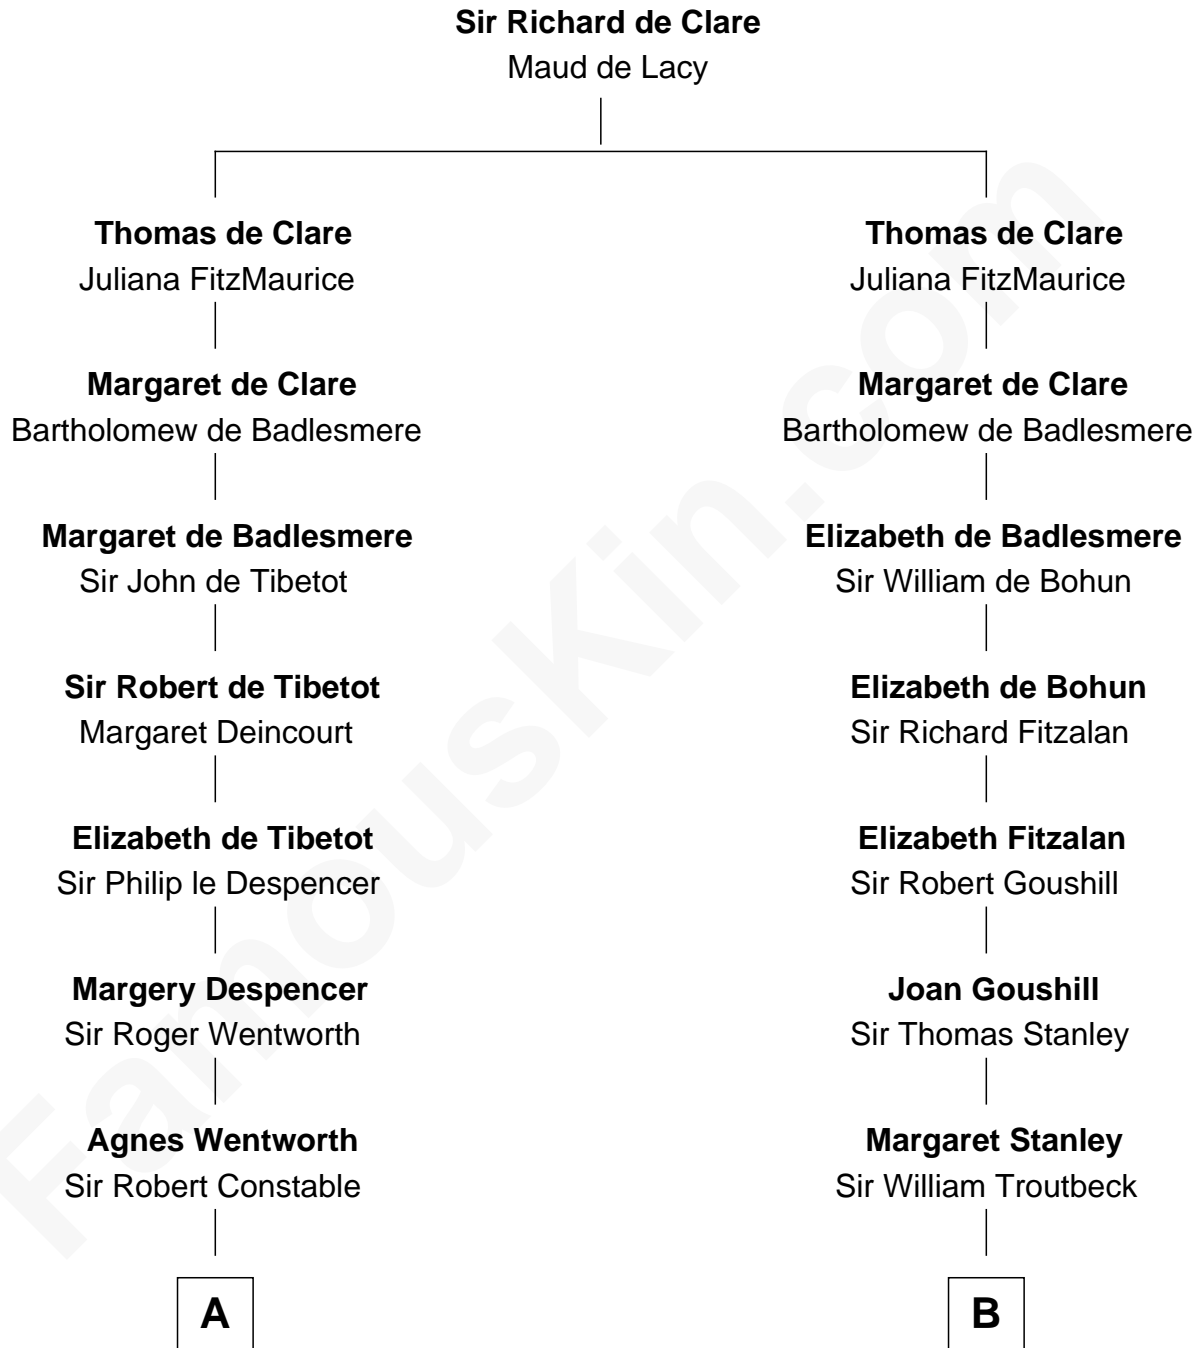

**FamousKin.com**  
**Relationship Chart of**  
**William Howard Taft**  
*27th U.S. President*

**18th cousin 3 times removed of**  
**John Quincy Adams**  
*6th U.S. President*

**C**

**Abner Rawson**

Mary Allen

**Rhoda Rawson**

Aaron Taft

**Peter Rawson Taft**

Sylvia Howard

**Alphonso Taft**

Louisa Maria Torrey

**William Howard Taft**

*27th U.S. President*