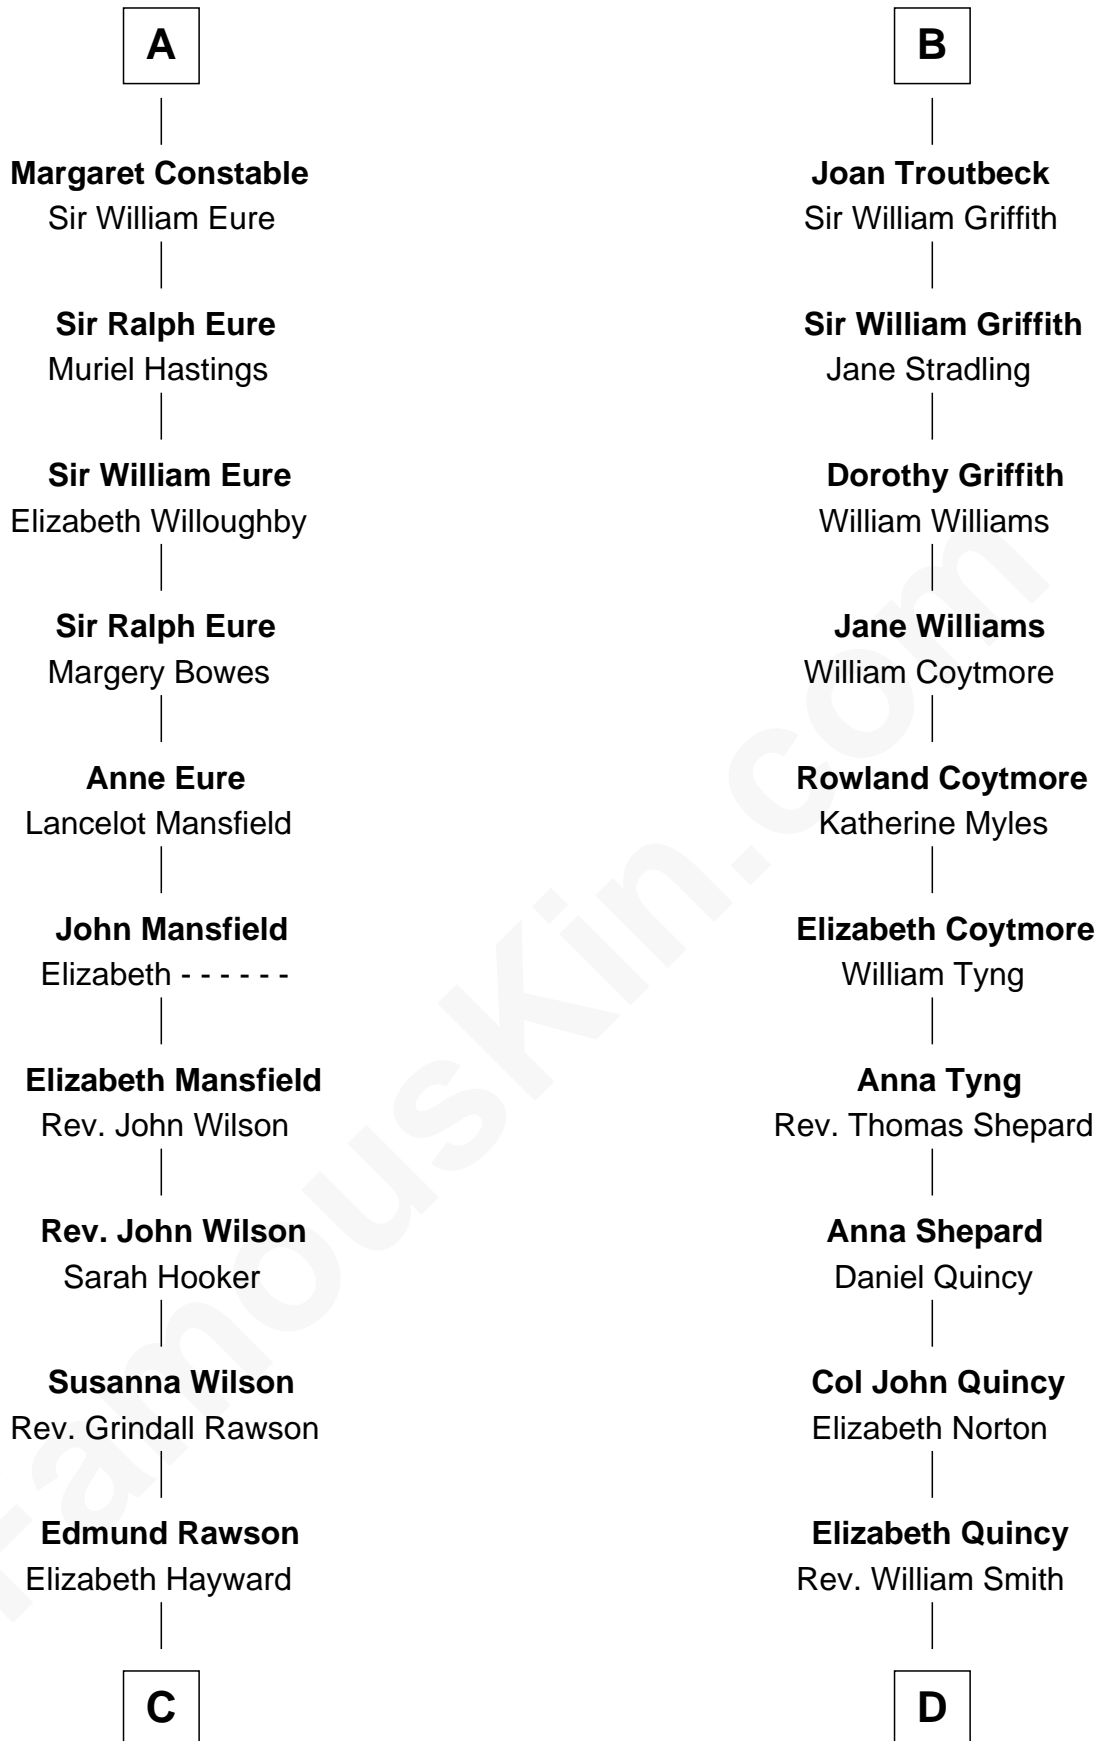

**FamousKin.com**  
**Relationship Chart of**  
**William Howard Taft**  
*27th U.S. President*

**18th cousin 3 times removed of**  
**John Quincy Adams**  
*6th U.S. President*

**C**

**Abner Rawson**

Mary Allen

**Rhoda Rawson**

Aaron Taft

**Peter Rawson Taft**

Sylvia Howard

**Alphonso Taft**

Louisa Maria Torrey

**William Howard Taft**

*27th U.S. President*

**D**

**Abigail Quincy Smith**

John Adams

**John Quincy Adams**

*6th U.S. President*

FamousKin.com