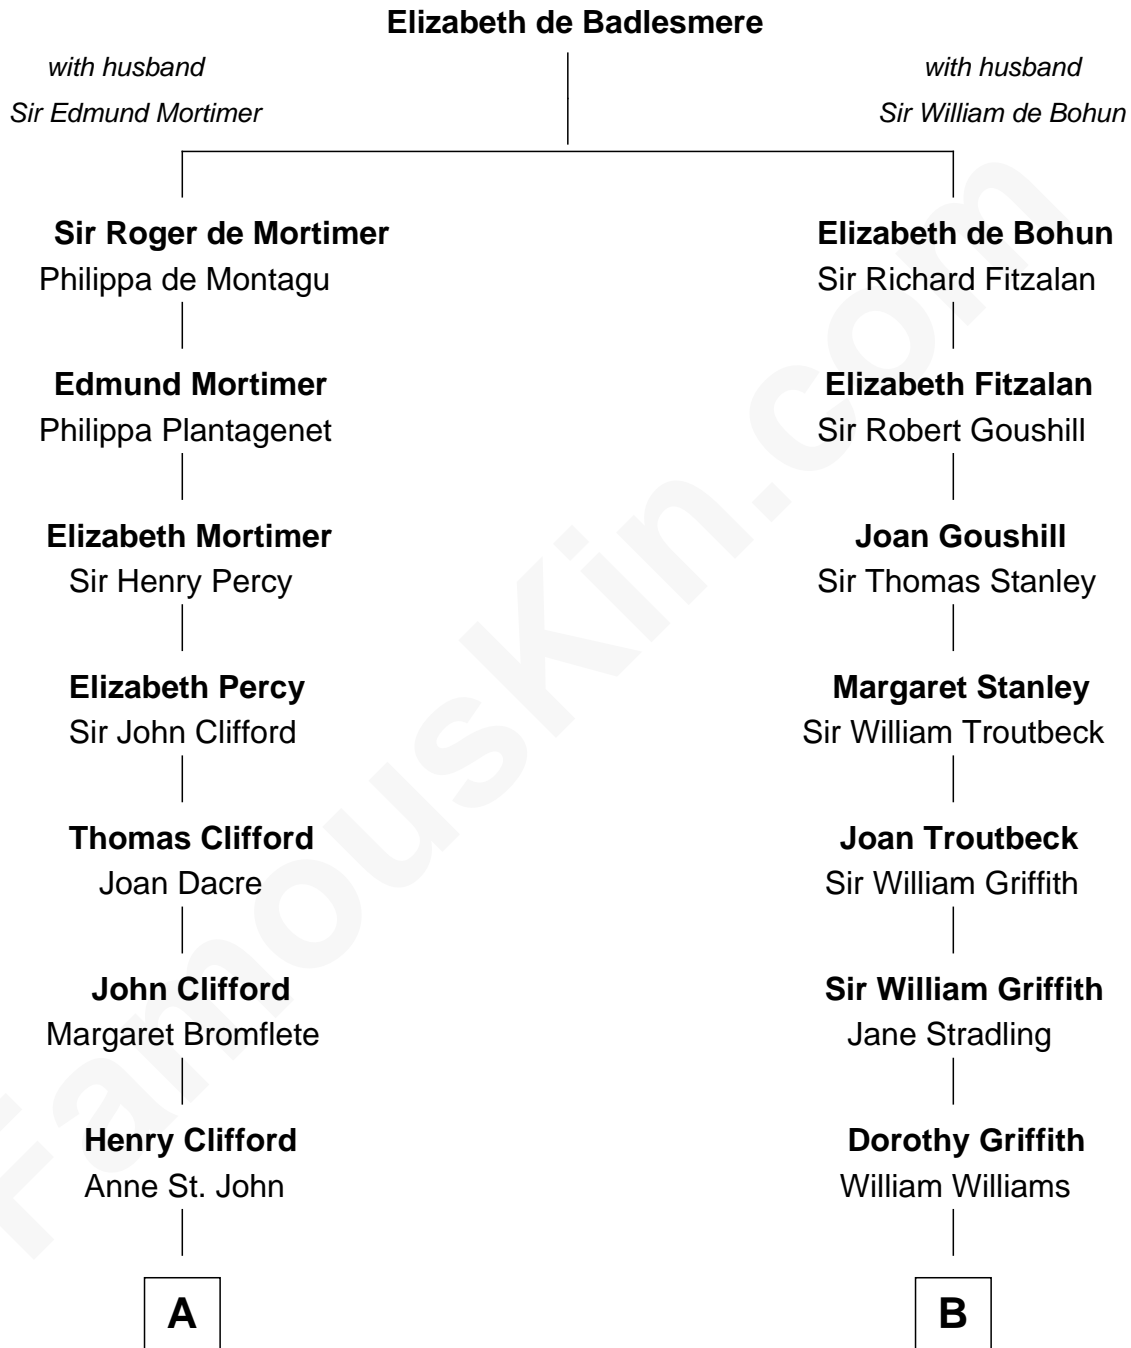

**FamousKin.com**  
**Relationship Chart of**  
**William Howard Taft**  
*27th U.S. President*

**15th cousin 4 times removed of**  
**John Quincy Adams**  
*6th U.S. President*

**C**

—  
**Peter Rawson Taft**

Sylvia Howard

—  
**Alphonso Taft**

Louisa Maria Torrey

—  
**William Howard Taft**

*27th U.S. President*

FamousKin.com