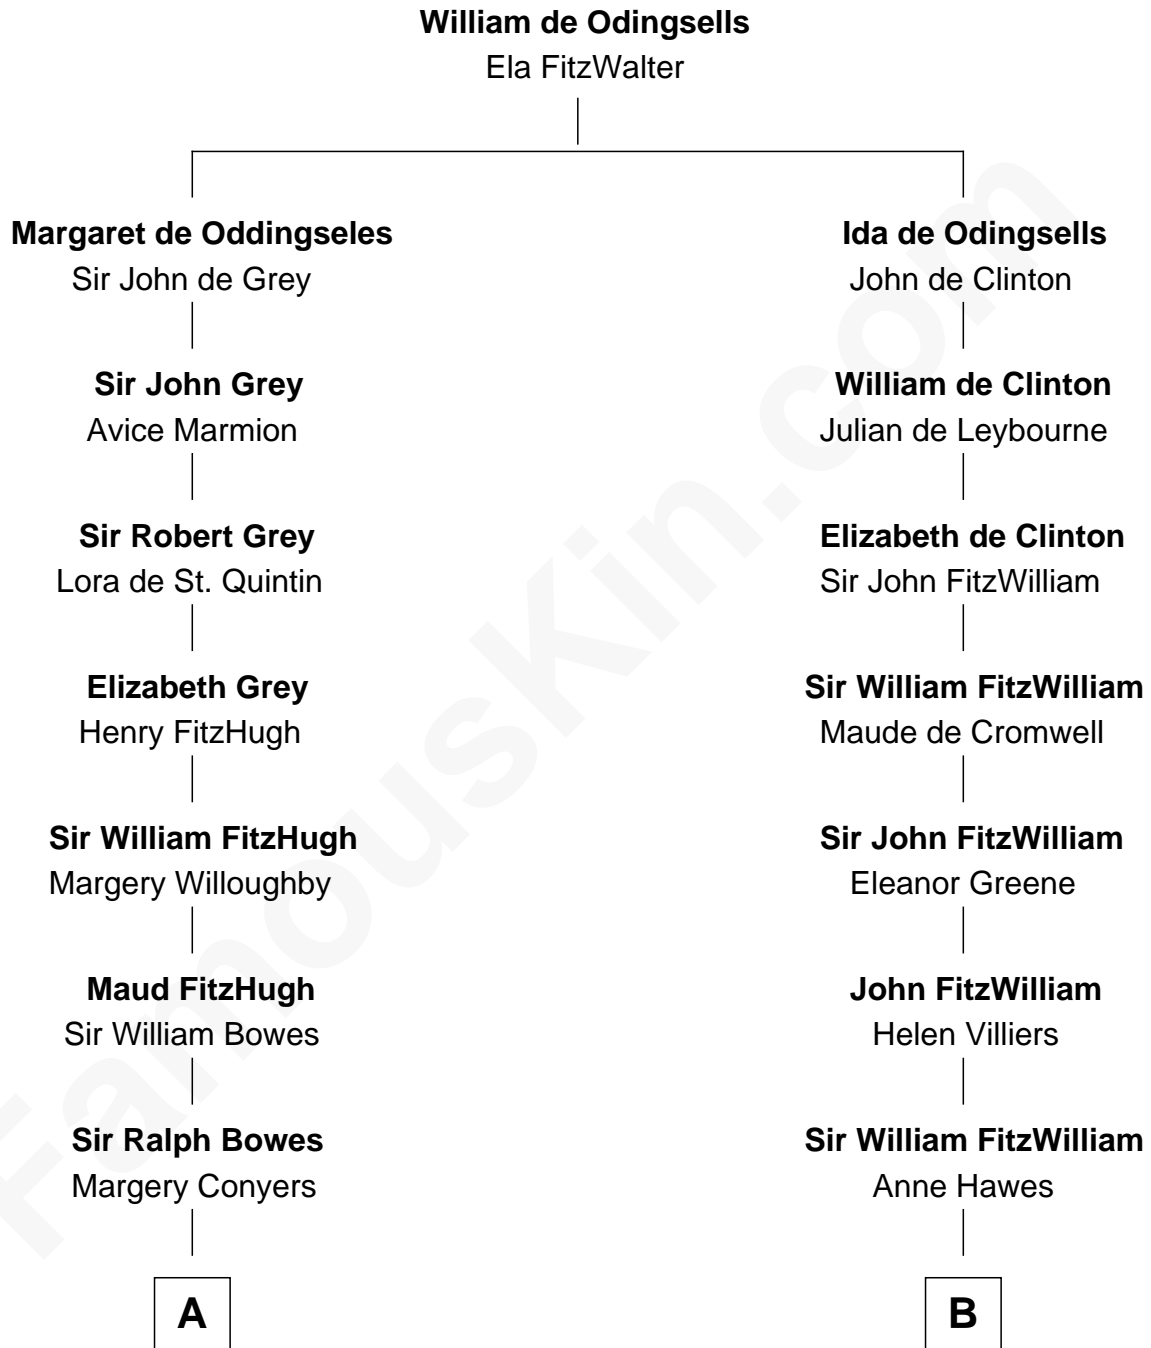

FamousKin.com
Relationship Chart of
William Howard Taft
27th U.S. President

16th cousin 3 times removed of
John Quincy Adams
6th U.S. President

C

—
Peter Rawson Taft

Sylvia Howard

—
Alphonso Taft

Louisa Maria Torrey

—
William Howard Taft

27th U.S. President

FamousKin.com