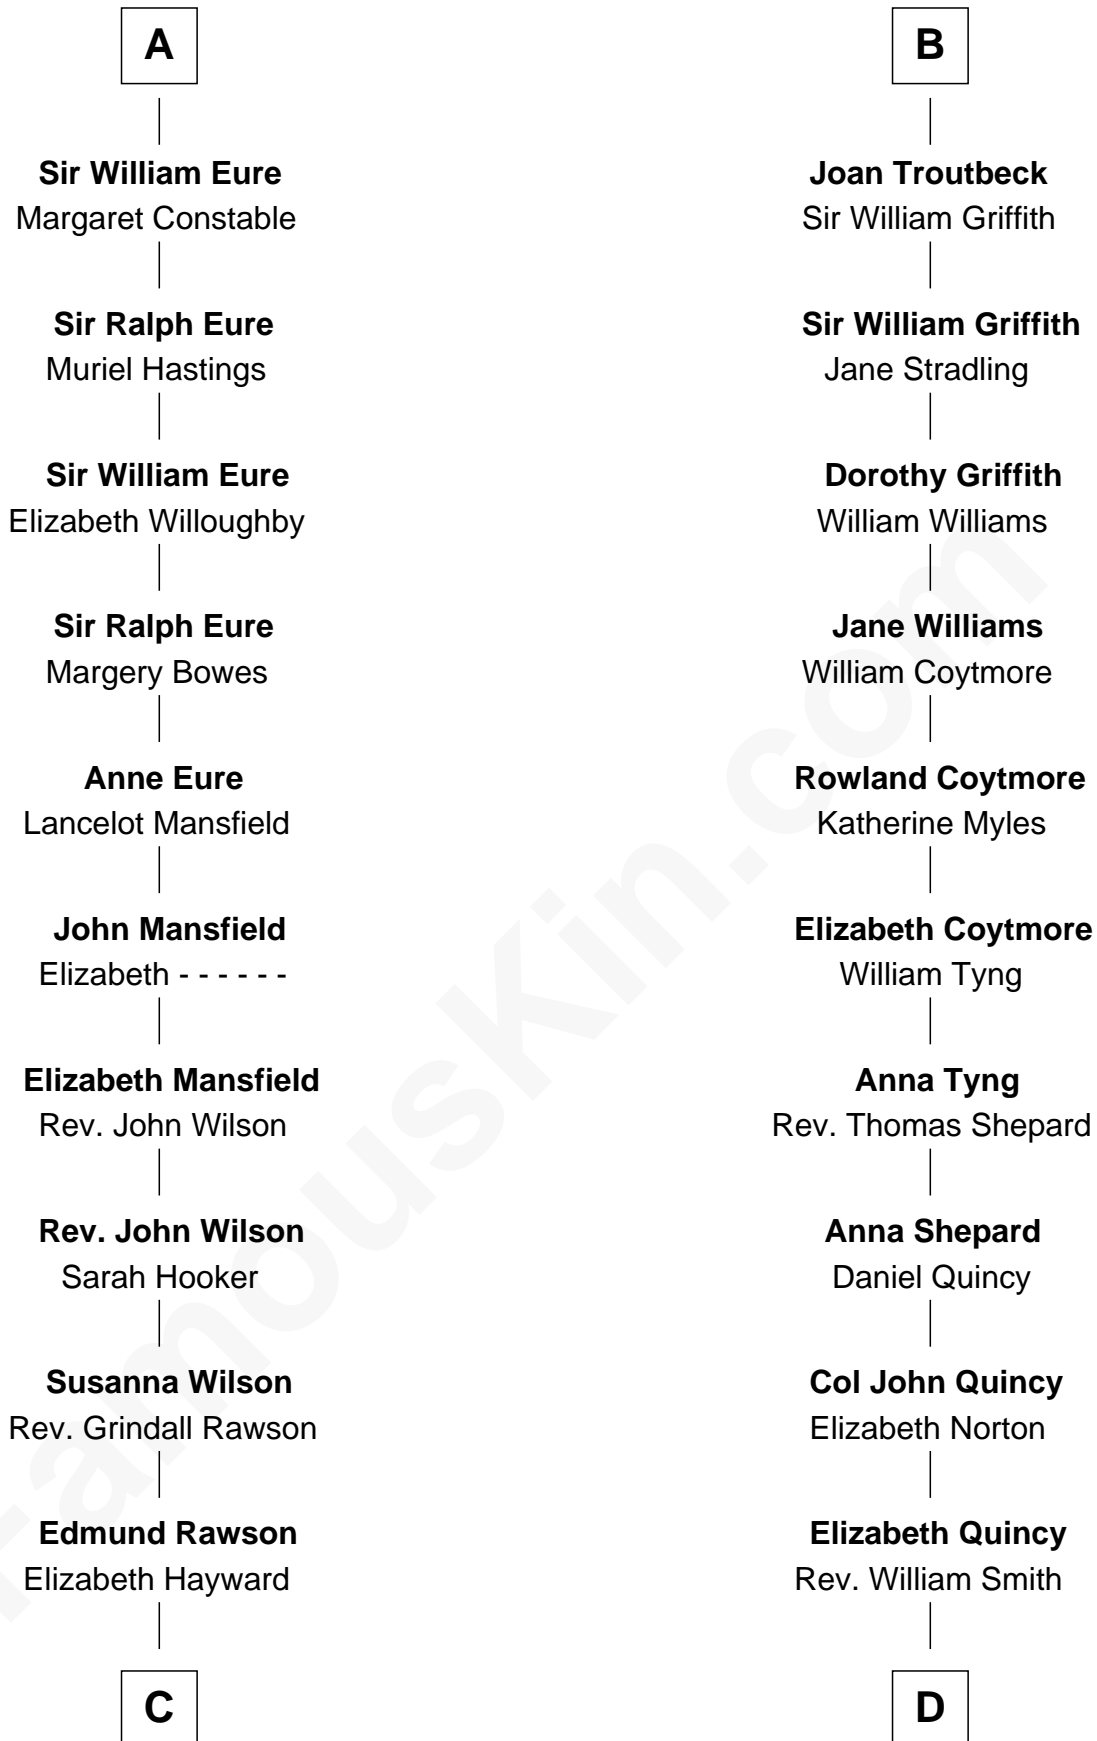

FamousKin.com
Relationship Chart of
William Howard Taft
27th U.S. President

18th cousin 3 times removed of
John Quincy Adams
6th U.S. President

Sir Humphrey de Bohun
 Eleanor de Braiose

Alianore de Bohun
 Robert de Ferrers

A

Humphrey de Bohun
 Maud de Fiennes

Humphrey de Bohun
 Elizabeth Plantagenet

Sir William de Bohun
 Elizabeth de Badlesmere

Elizabeth de Bohun
 Sir Richard Fitzalan

Elizabeth Fitzalan
 Sir Robert Goushill

Joan Goushill
 Sir Thomas Stanley

Margaret Stanley
 Sir William Troutbeck

B

C

Abner Rawson

Mary Allen

Rhoda Rawson

Aaron Taft

Peter Rawson Taft

Sylvia Howard

Alphonso Taft

Louisa Maria Torrey

William Howard Taft

27th U.S. President

D

Abigail Quincy Smith

John Adams