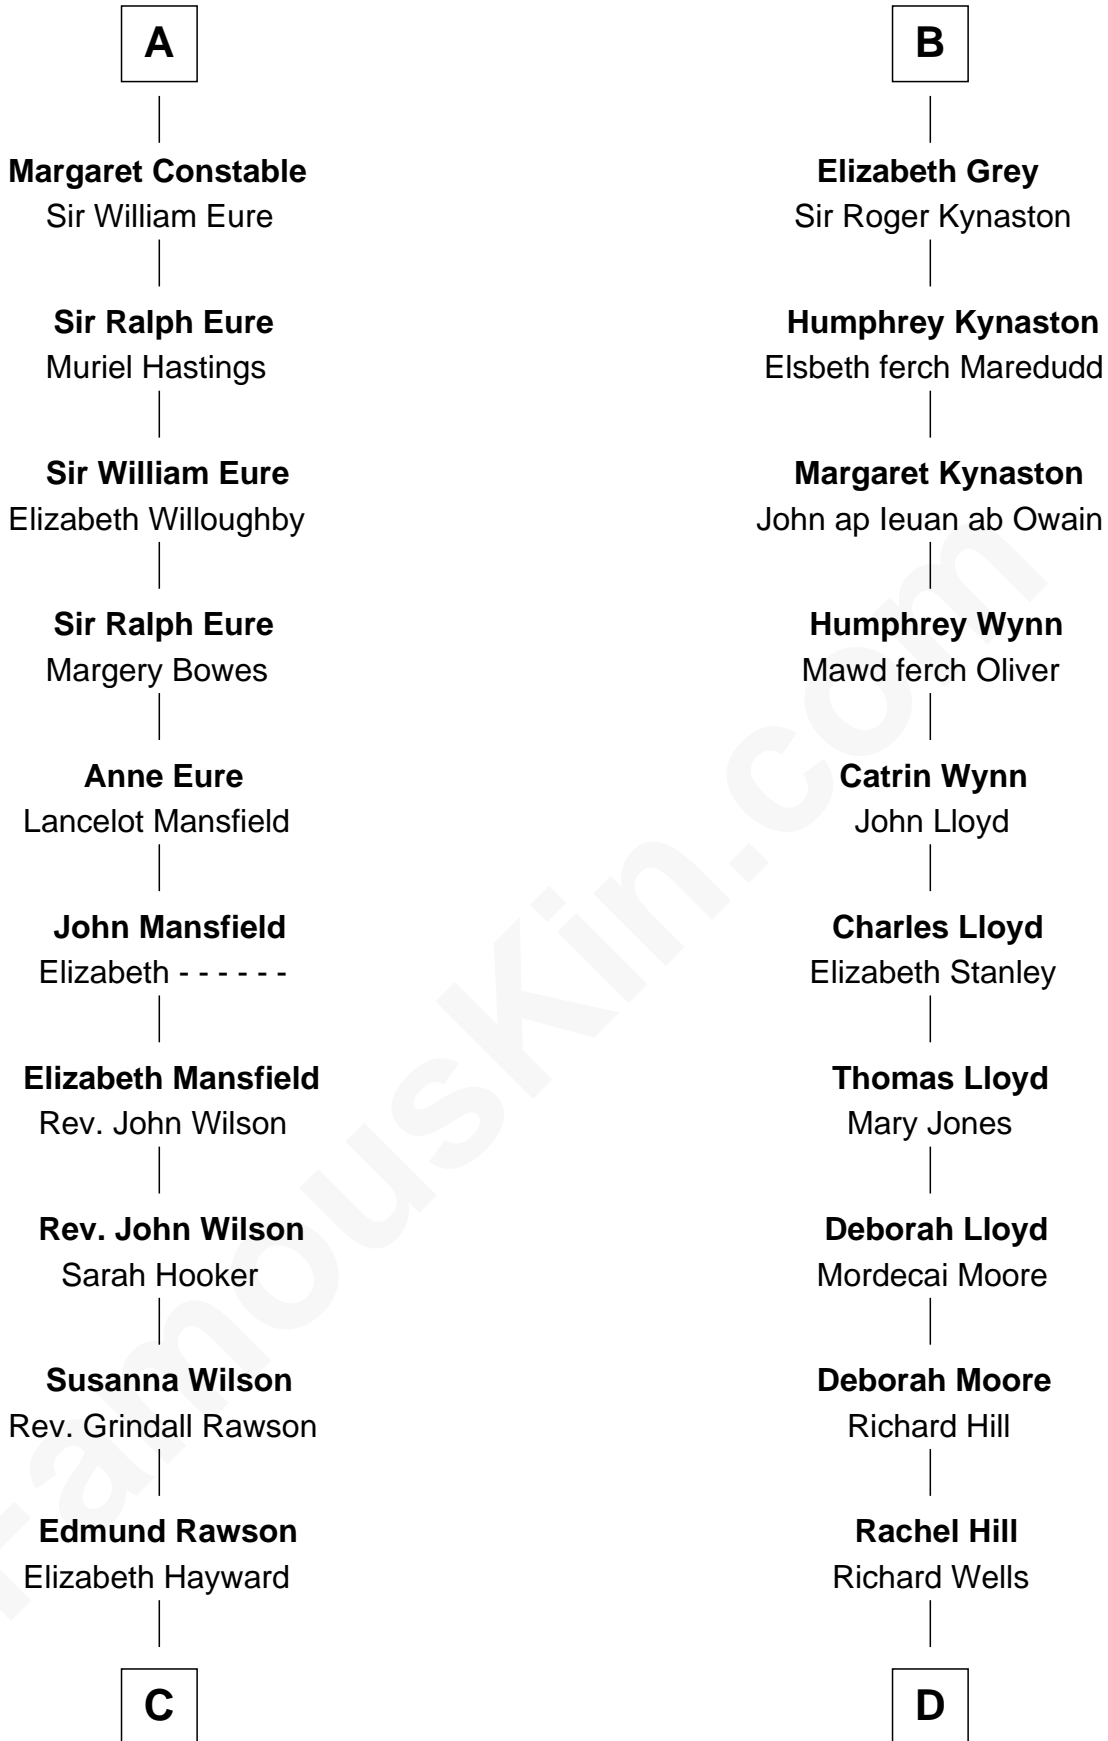

# FamousKin.com Relationship Chart of

**William Howard Taft**

*27th U.S. President*

**21st cousin of**

**Orson Welles**

*Radio, Stage, and Movie Actor*

**C**

**Abner Rawson**

Mary Allen

**Rhoda Rawson**

Aaron Taft

**Peter Rawson Taft**

Sylvia Howard

**Alphonso Taft**

Louisa Maria Torrey

**William Howard Taft**

*27th U.S. President*

**D**

**William Hill Wells**

Elizabeth Dagworthy

**Henry Hill Welles**

Mary Putnam

**Richard Jones Welles**

Mary Blanche Head