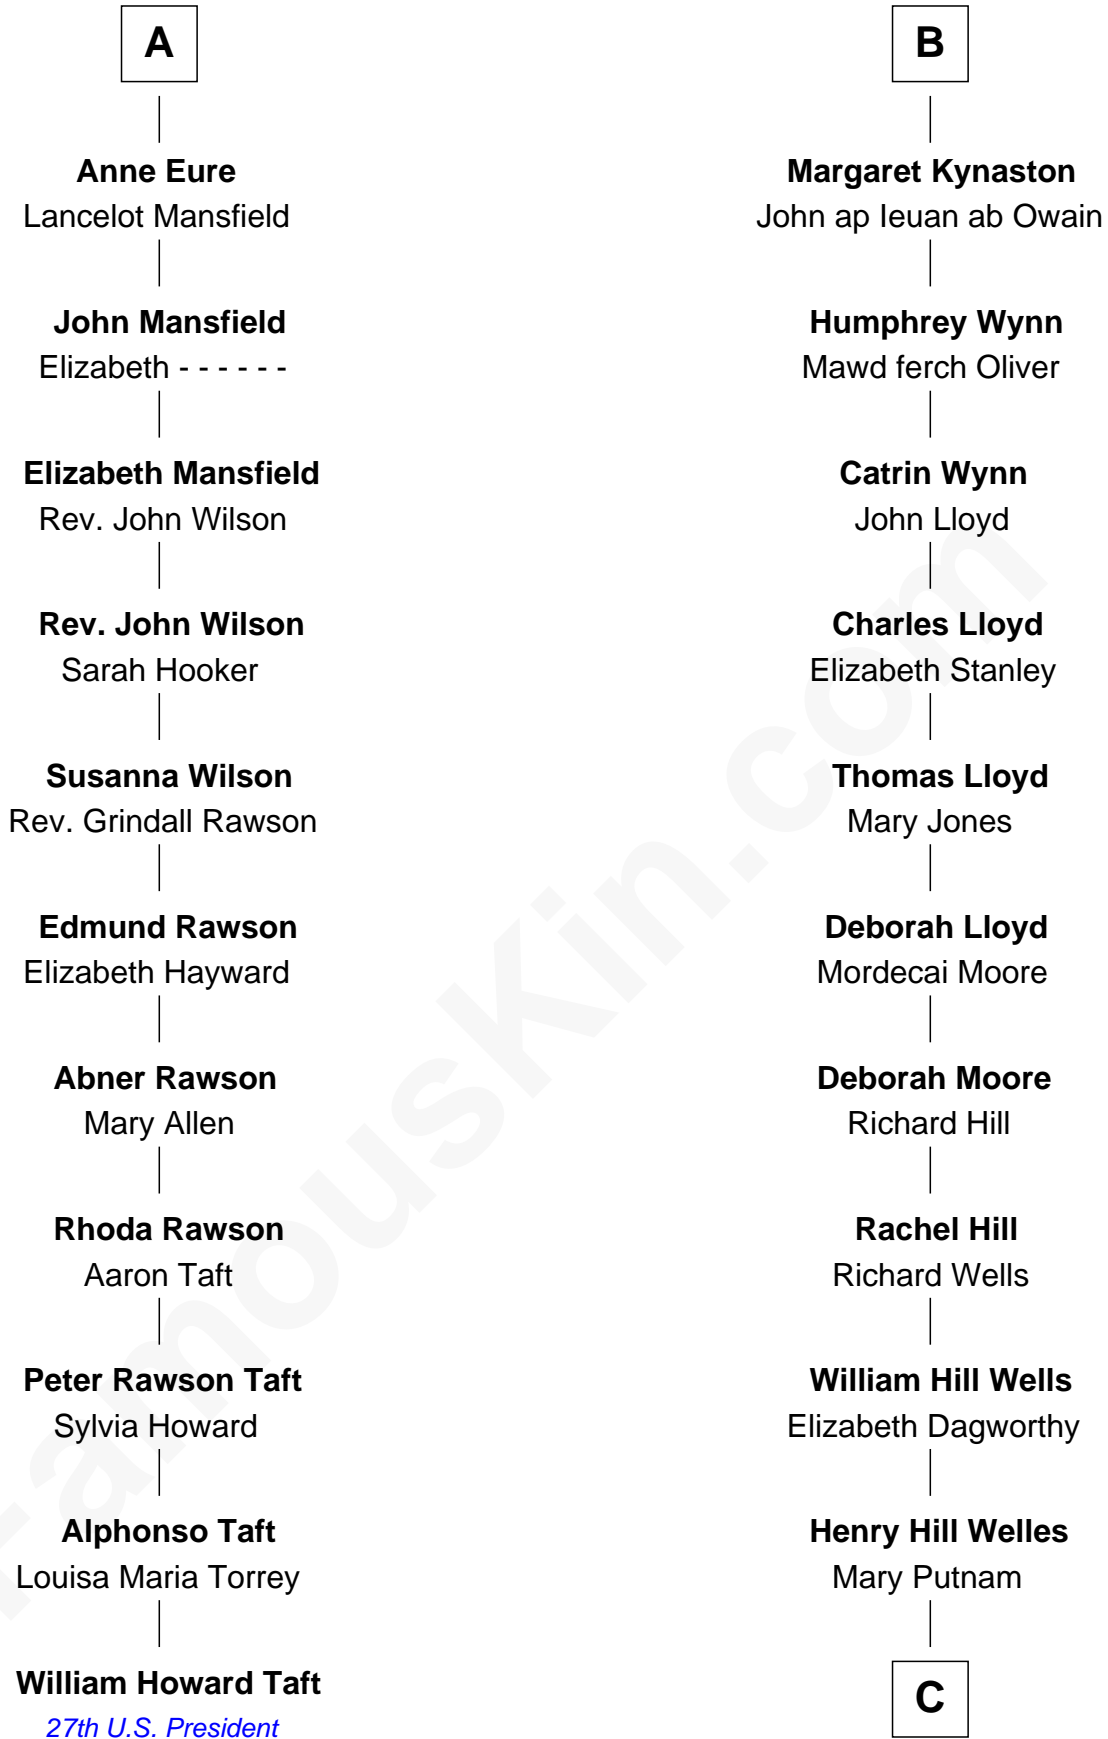

FamousKin.com
Relationship Chart of
William Howard Taft
27th U.S. President

17th cousin 2 times removed of
Orson Welles
Radio, Stage, and Movie Actor

C

Richard Jones Welles

Mary Blanche Head

Richard Head Welles