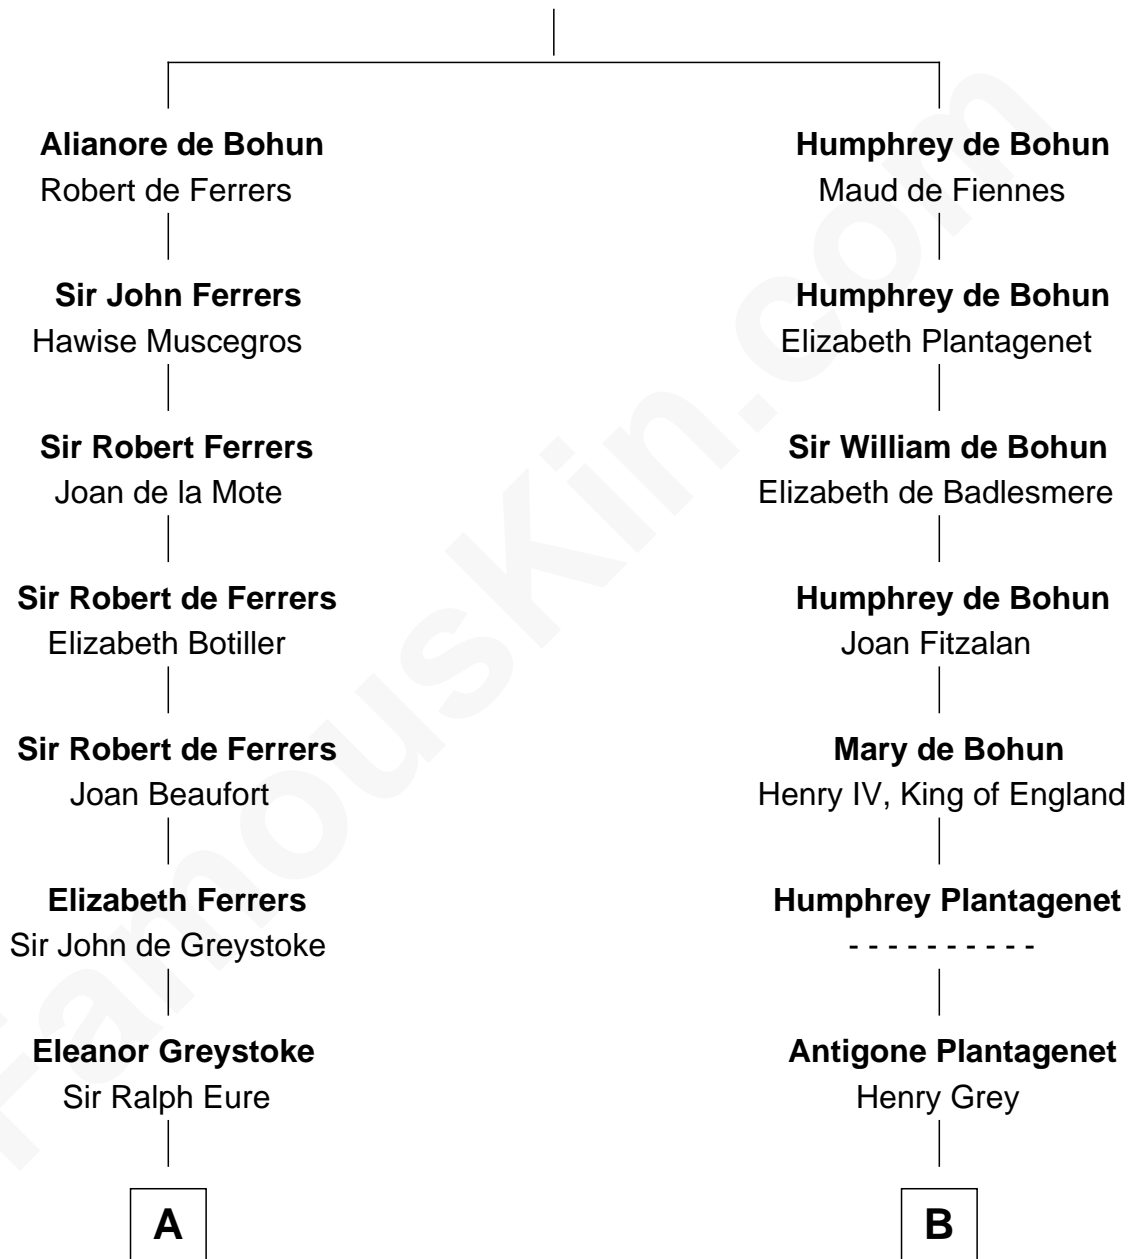

FamousKin.com Relationship Chart of

William Howard Taft

27th U.S. President

21st cousin of

Orson Welles

Radio, Stage, and Movie Actor

Sir Humphrey de Bohun

Eleanor de Braiose

C

Abner Rawson

Mary Allen

Rhoda Rawson

Aaron Taft

Peter Rawson Taft

Sylvia Howard

Alphonso Taft

Louisa Maria Torrey

William Howard Taft

27th U.S. President

D

William Hill Wells

Elizabeth Dagworthy

Henry Hill Welles

Mary Putnam