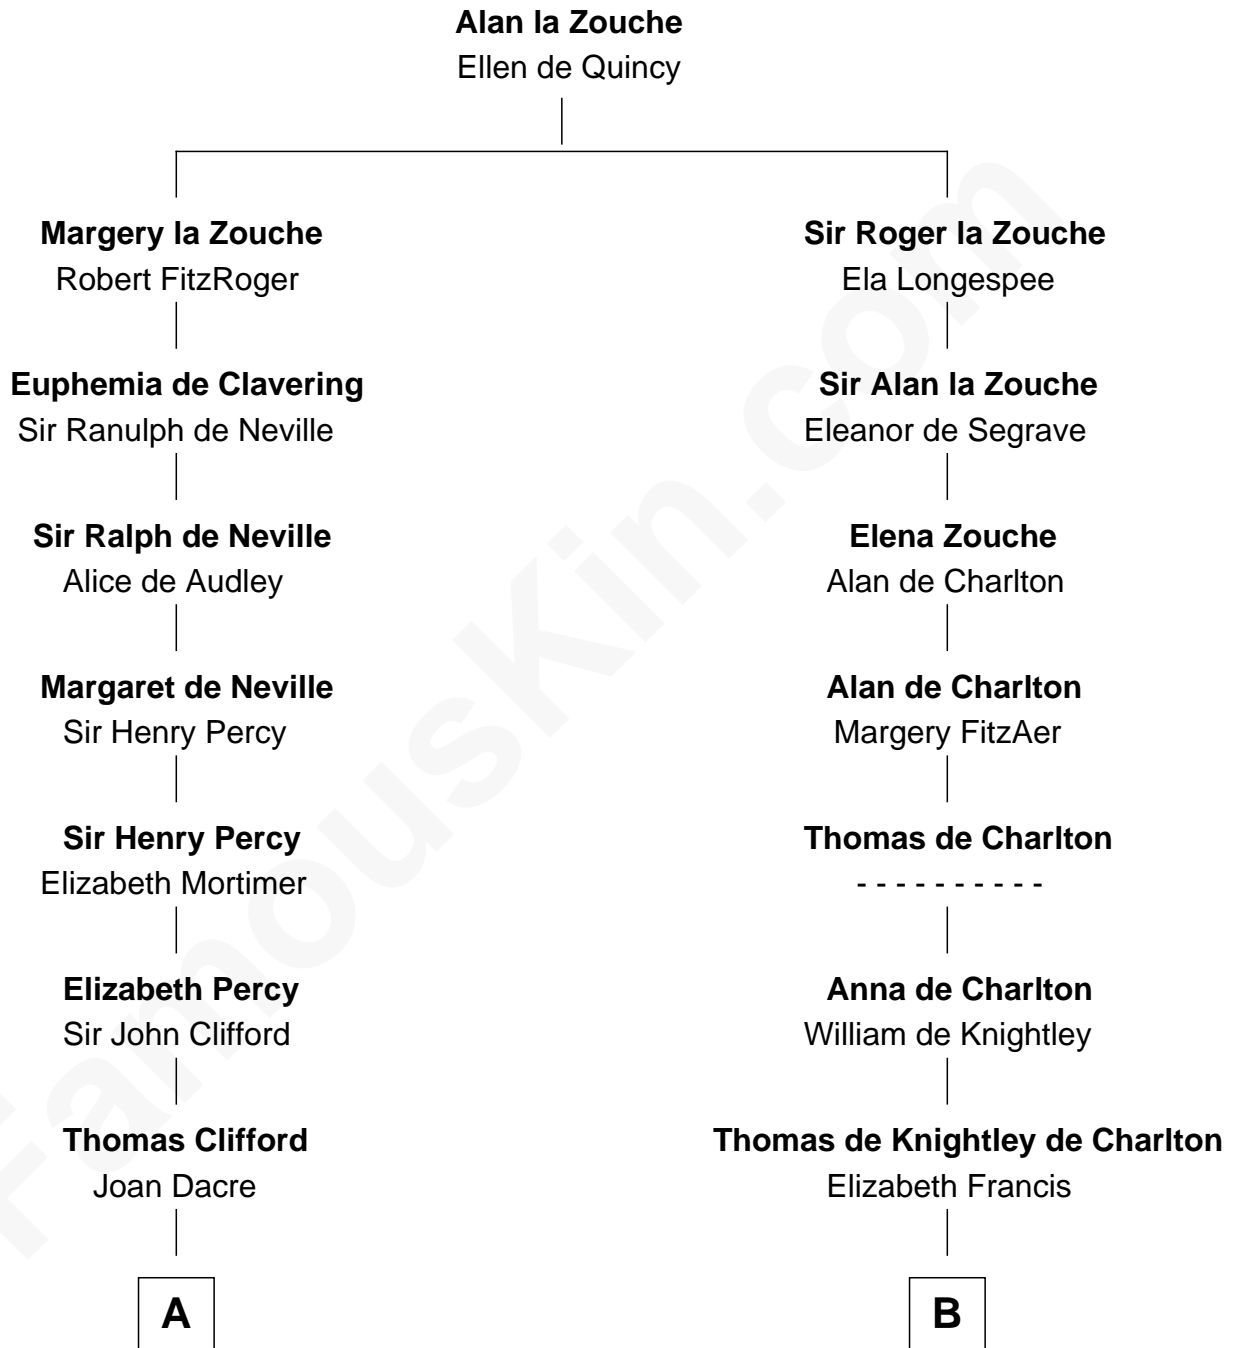

**FamousKin.com**  
**Relationship Chart of**  
**William Howard Taft**  
*27th U.S. President*

17th cousin 4 times removed of

**John Hancock**  
*Signer of the Declaration of Independence*

**C**

Abner Rawson

Mary Allen

Rhoda Rawson

Aaron Taft

Peter Rawson Taft

Sylvia Howard

Alphonso Taft

Louisa Maria Torrey

William Howard Taft

*27th U.S. President*

FamousKin.com