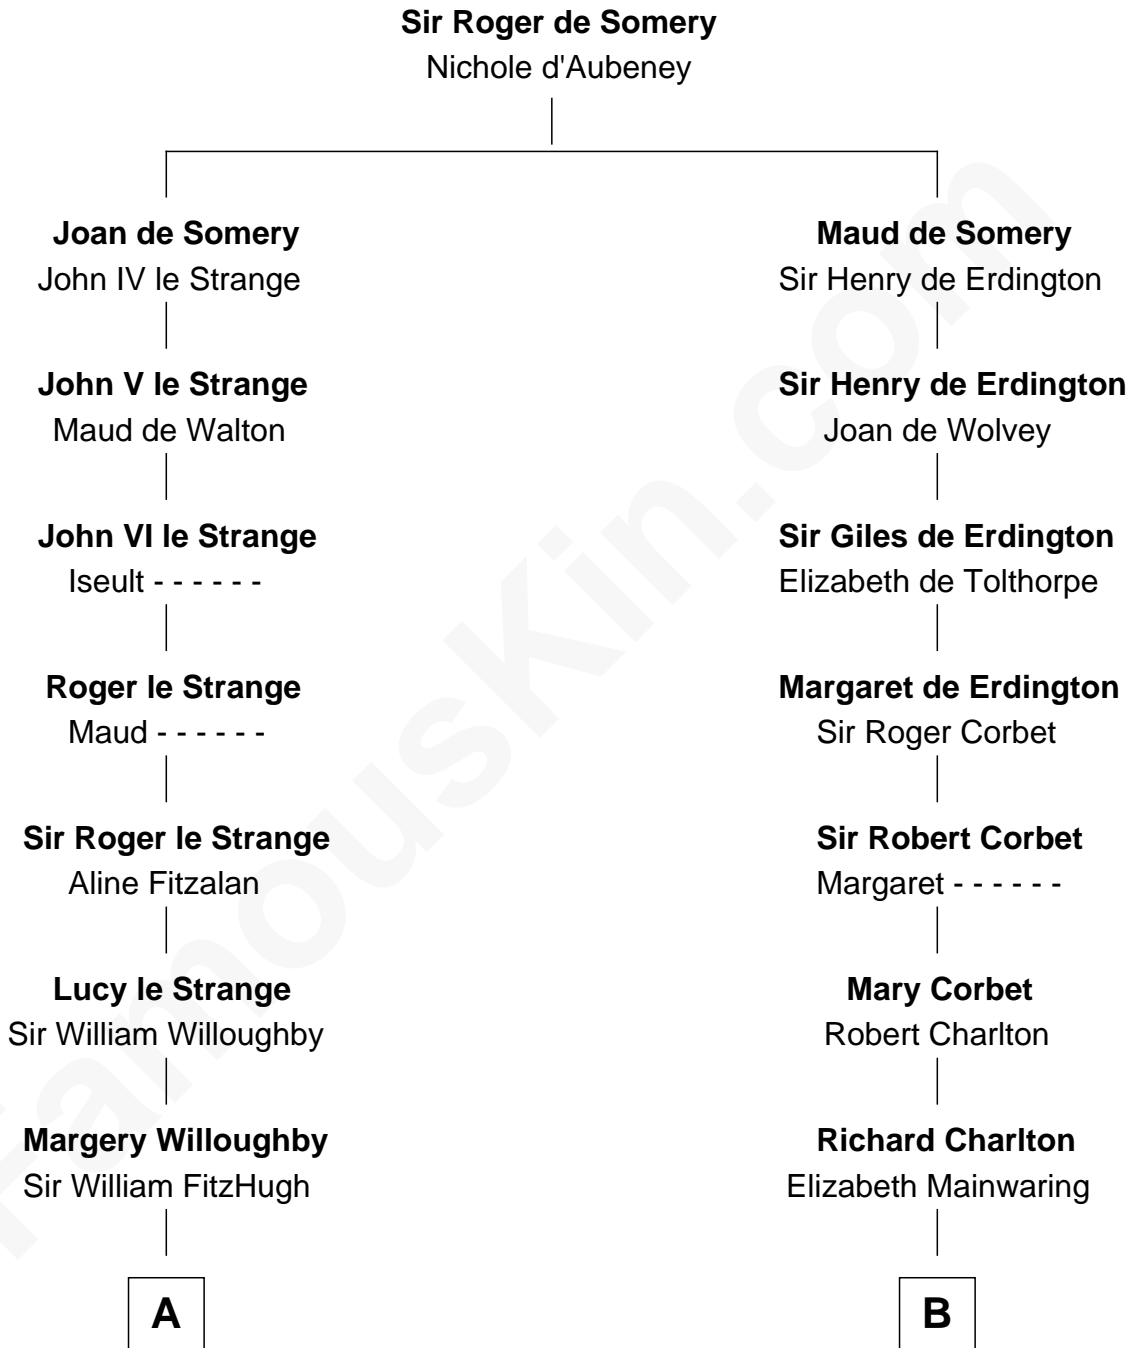

FamousKin.com
Relationship Chart of
William Howard Taft
27th U.S. President

15th cousin 6 times removed of

John Hancock
Signer of the Declaration of Independence

C

Abner Rawson

Mary Allen

Rhoda Rawson

Aaron Taft

Peter Rawson Taft

Sylvia Howard

Alphonso Taft

Louisa Maria Torrey

William Howard Taft

27th U.S. President

FamousKin.com