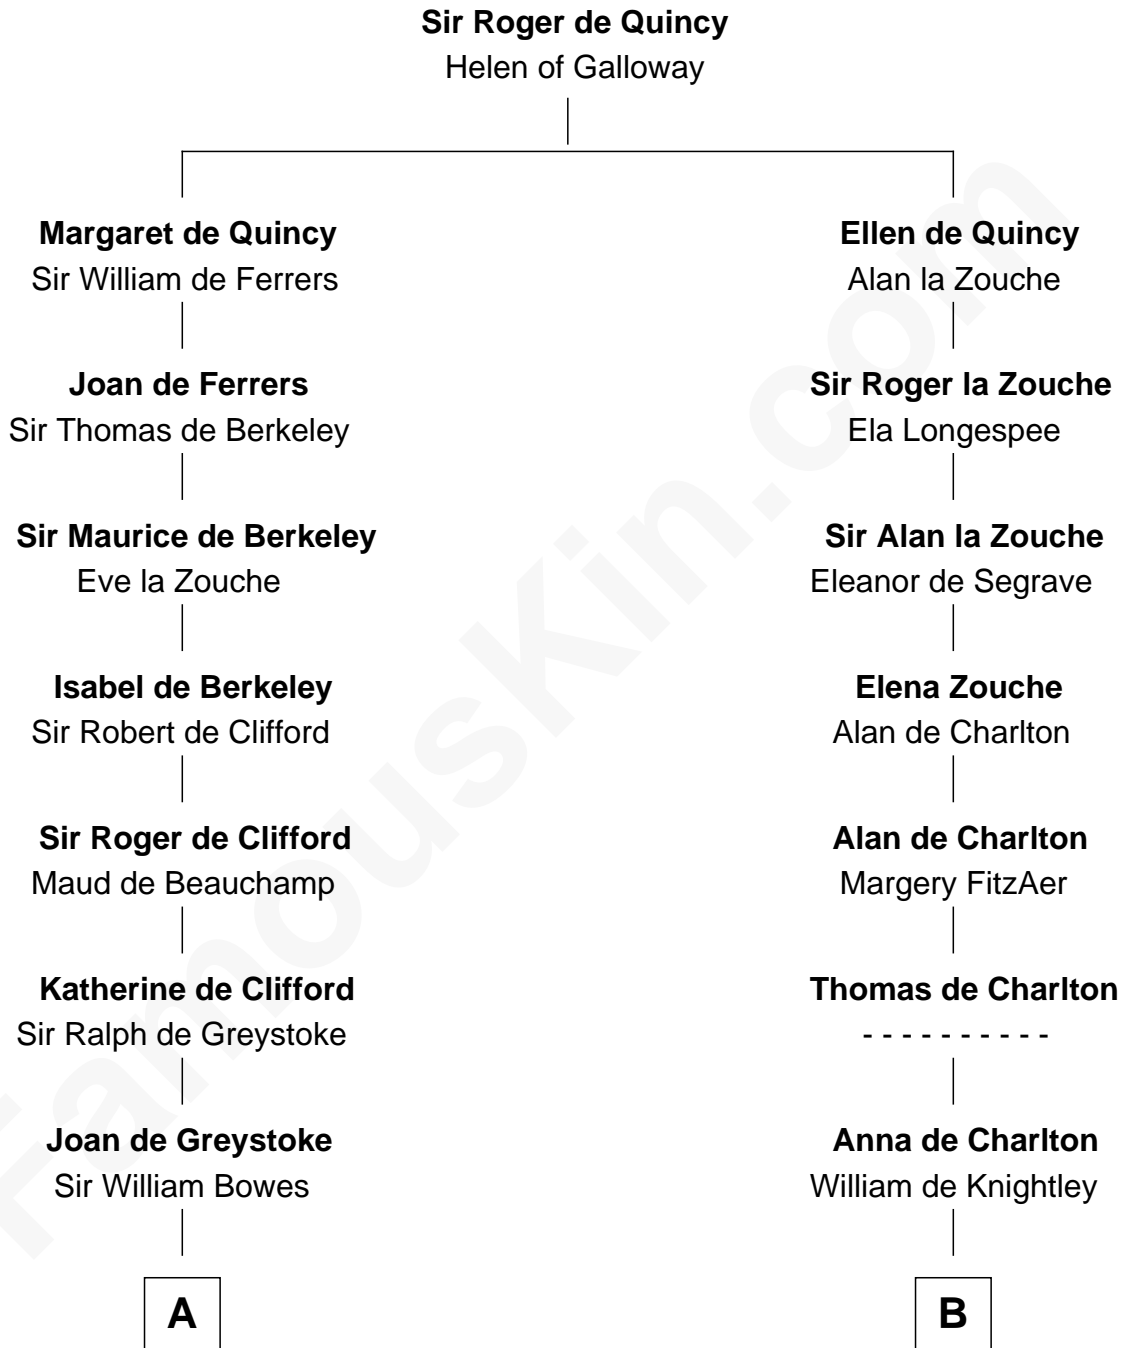

FamousKin.com
Relationship Chart of
William Howard Taft
27th U.S. President

18th cousin 3 times removed of

John Hancock
Signer of the Declaration of Independence

C

Abner Rawson

Mary Allen

Rhoda Rawson

Aaron Taft

Peter Rawson Taft

Sylvia Howard

Alphonso Taft

Louisa Maria Torrey

William Howard Taft

27th U.S. President

D

Rev. John Hancock

Mary Hawke

John Hancock

Signer of Declaration of Independence

FamousKin.com