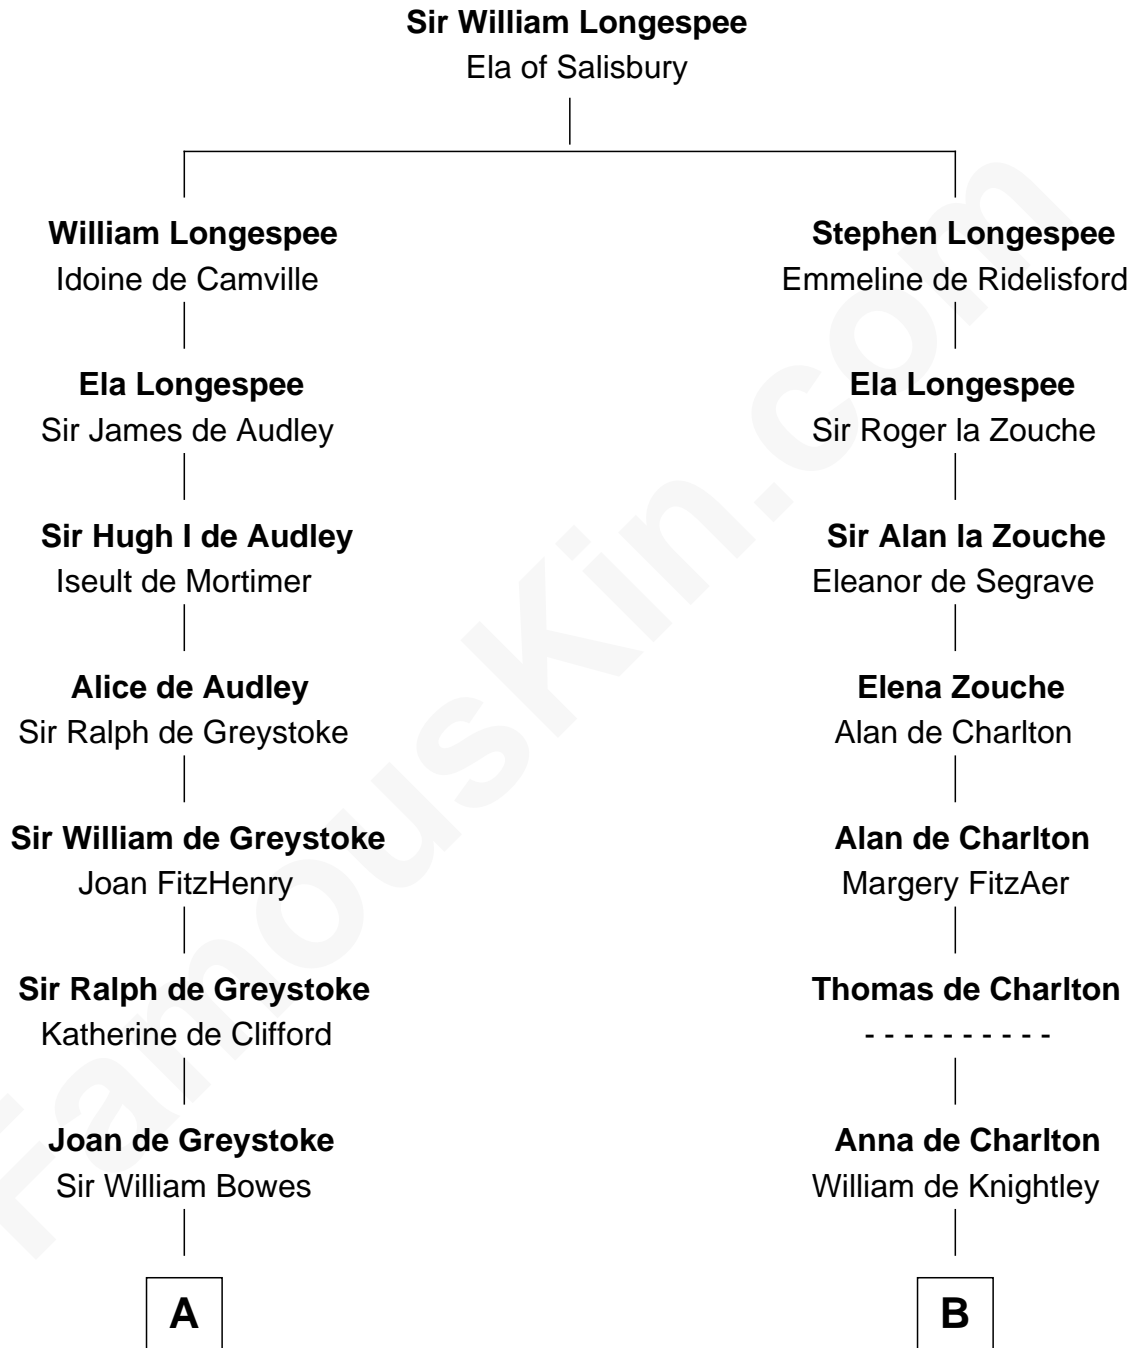

FamousKin.com
Relationship Chart of
William Howard Taft
27th U.S. President

18th cousin 3 times removed of

John Hancock
Signer of the Declaration of Independence

C

Abner Rawson

Mary Allen

Rhoda Rawson

Aaron Taft

Peter Rawson Taft

Sylvia Howard

Alphonso Taft

Louisa Maria Torrey

William Howard Taft

27th U.S. President

D

Rev. John Hancock

Mary Hawke

John Hancock

Signer of Declaration of Independence

FamousKin.com