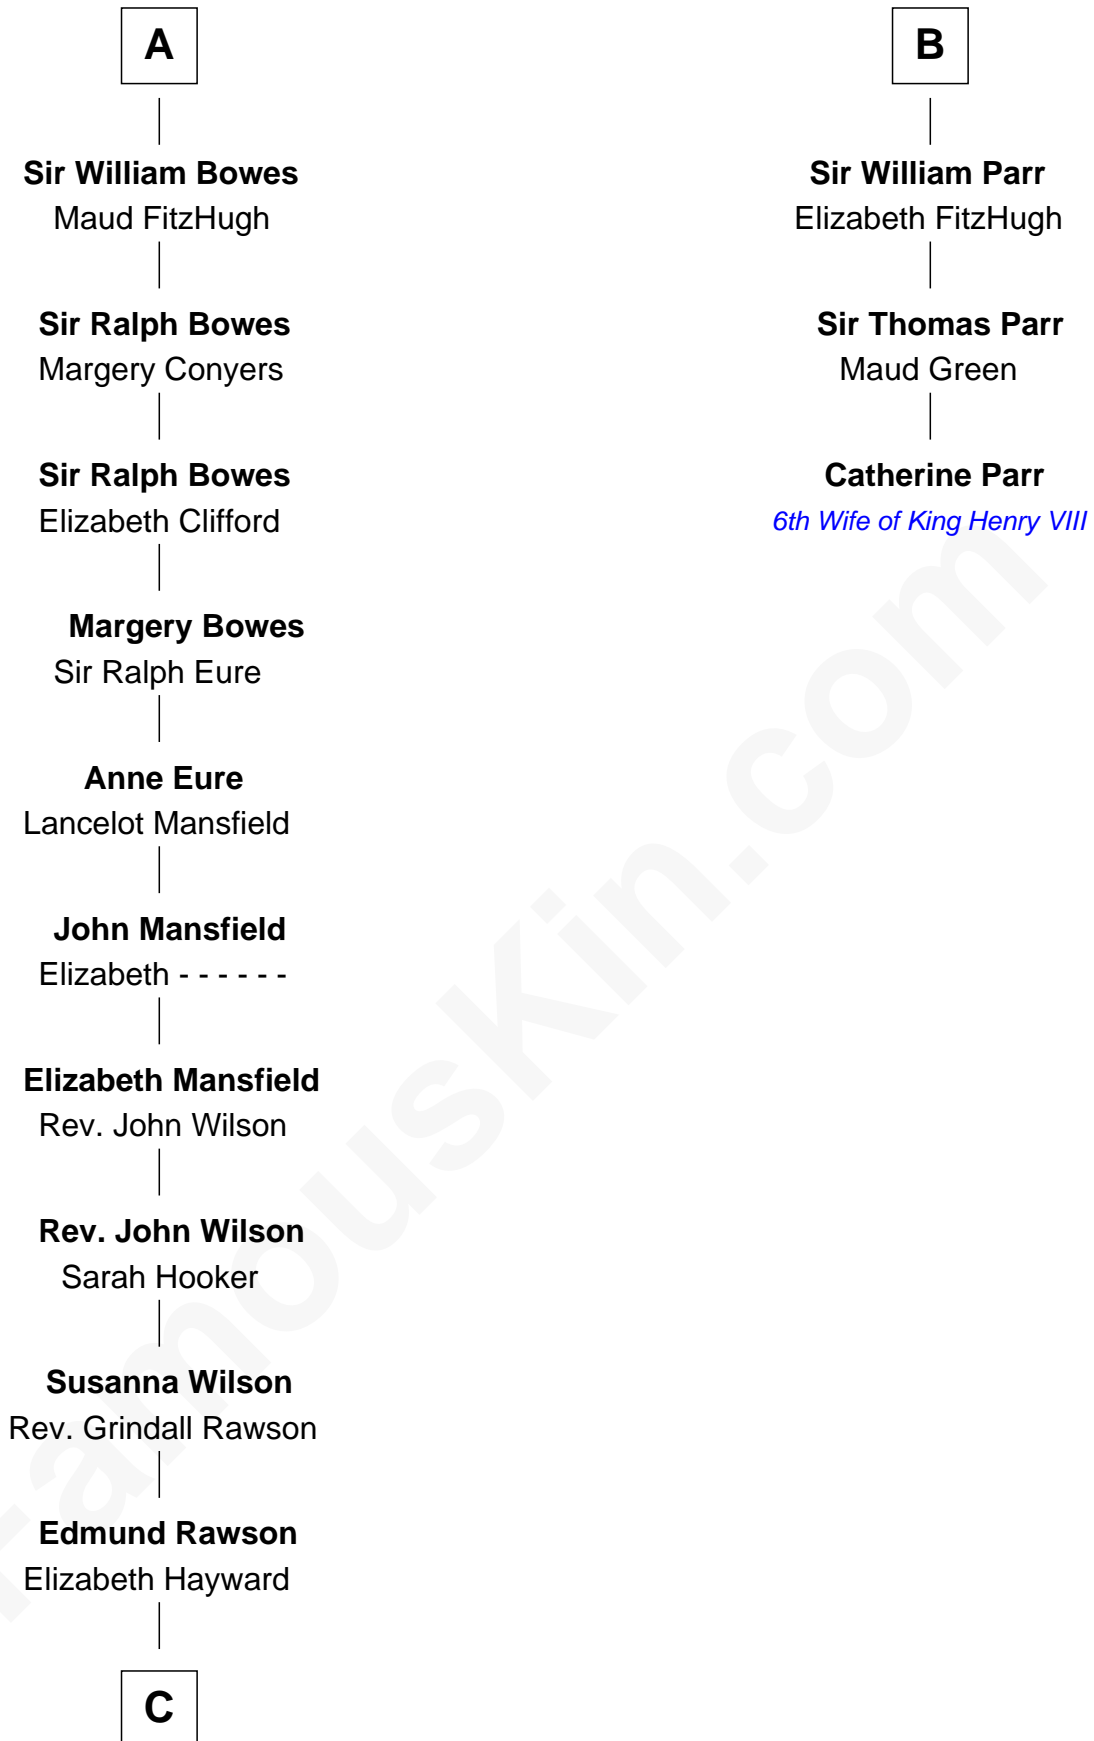

FamousKin.com
Relationship Chart of
William Howard Taft
27th U.S. President

9th cousin 12 times removed of
Catherine Parr
6th Wife of King Henry VIII

Sir Humphrey de Bohun
Maud of Eu

C

Abner Rawson

Mary Allen

Rhoda Rawson

Aaron Taft

Peter Rawson Taft

Sylvia Howard

Alphonso Taft

Louisa Maria Torrey

William Howard Taft

27th U.S. President