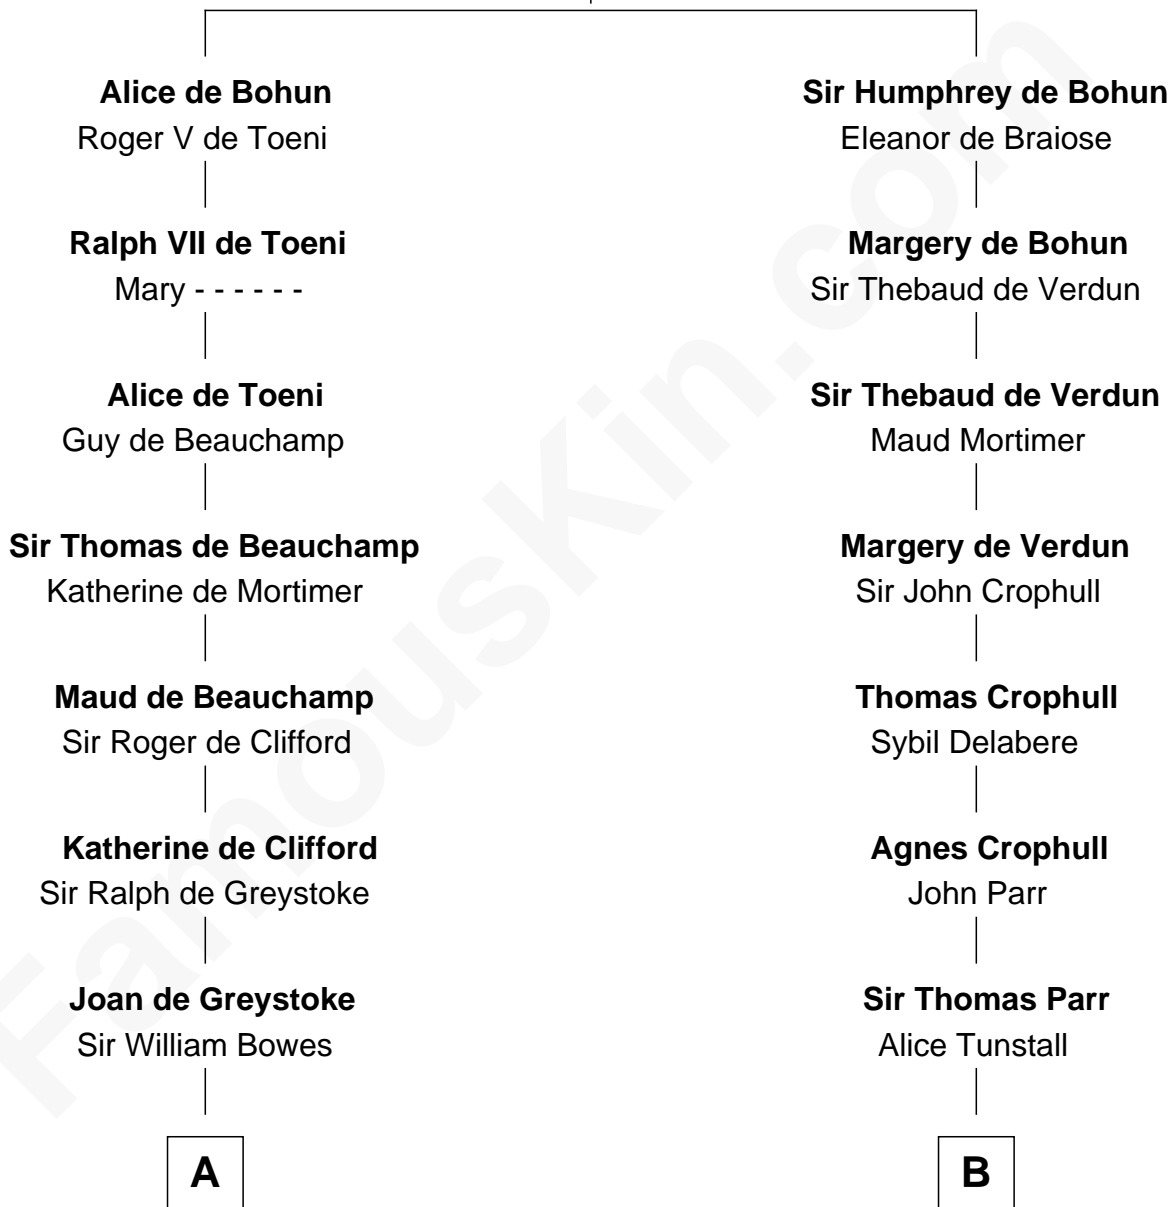

FamousKin.com
Relationship Chart of
William Howard Taft
27th U.S. President

9th cousin 12 times removed of
Catherine Parr
6th Wife of King Henry VIII

Sir Humphrey de Bohun
Maud of Eu

C

Abner Rawson

Mary Allen

Rhoda Rawson

Aaron Taft

Peter Rawson Taft

Sylvia Howard

Alphonso Taft

Louisa Maria Torrey

William Howard Taft

27th U.S. President