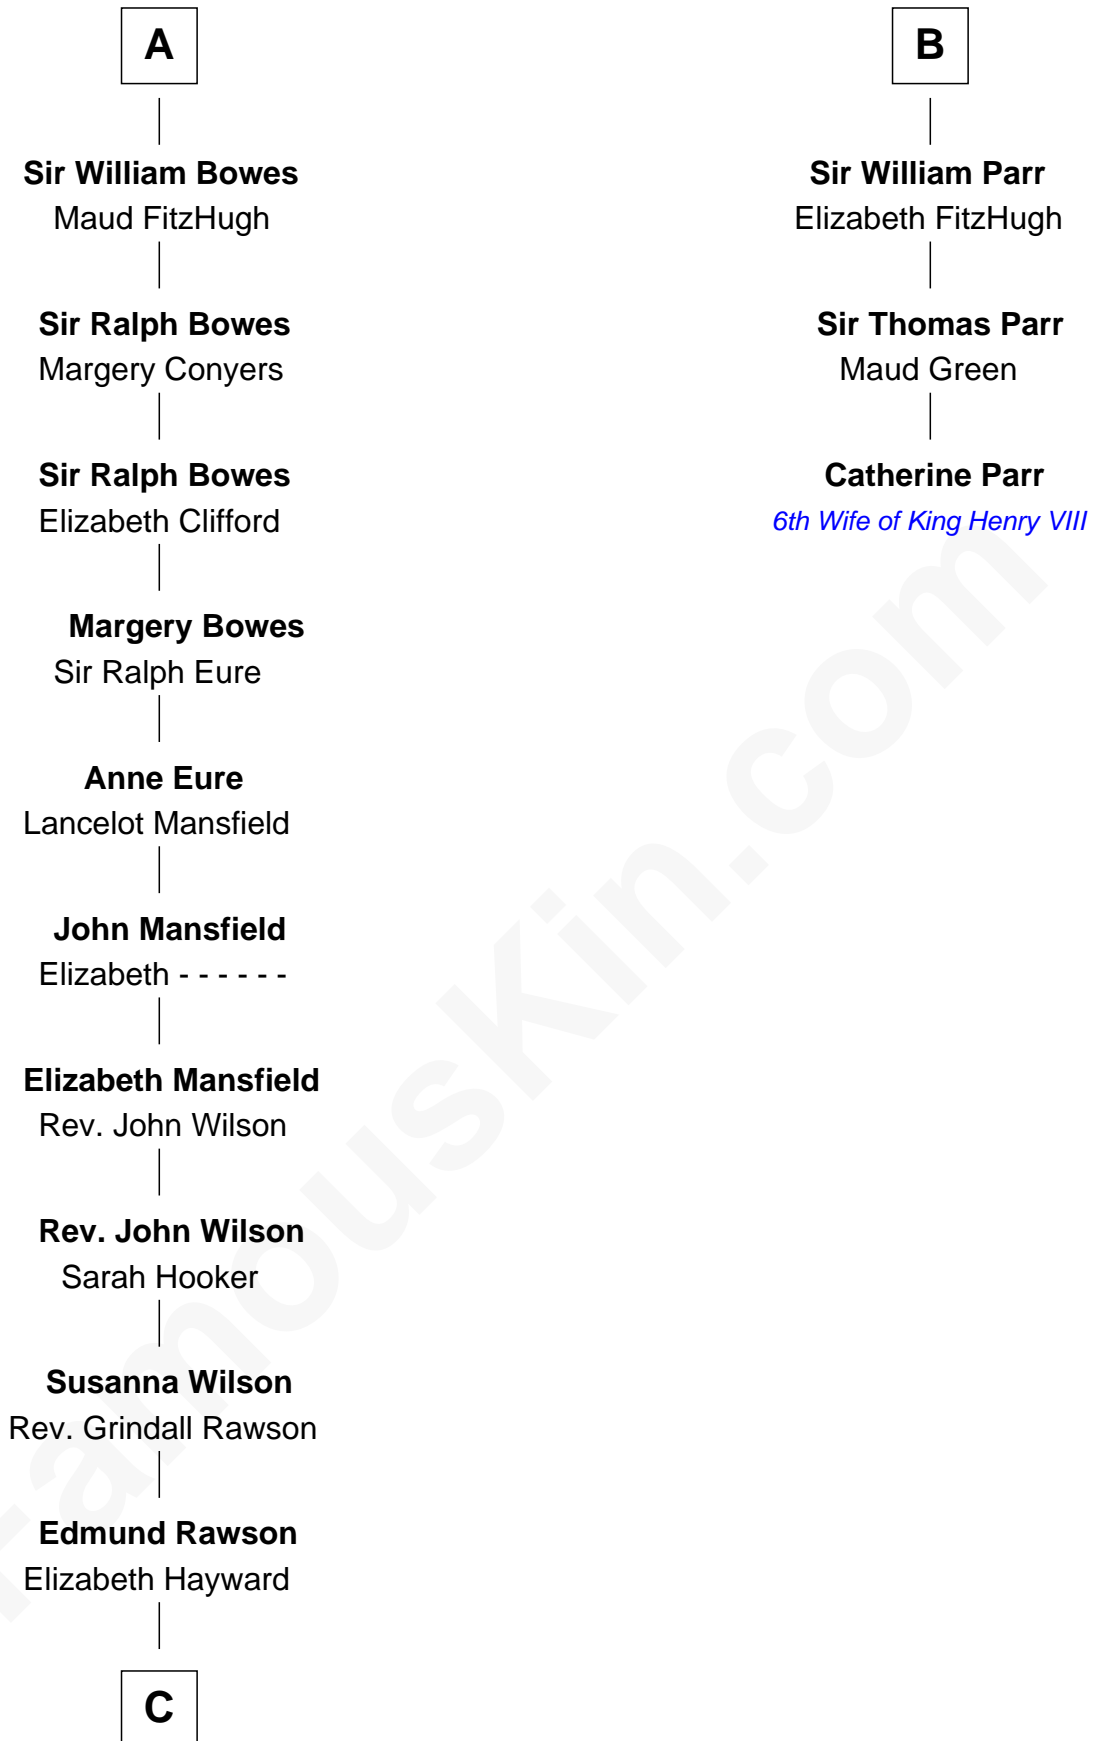

FamousKin.com
Relationship Chart of
William Howard Taft
27th U.S. President

9th cousin 12 times removed of
Catherine Parr
6th Wife of King Henry VIII

C

Abner Rawson

Mary Allen

Rhoda Rawson

Aaron Taft

Peter Rawson Taft

Sylvia Howard

Alphonso Taft

Louisa Maria Torrey

William Howard Taft

27th U.S. President

FamousKin.com