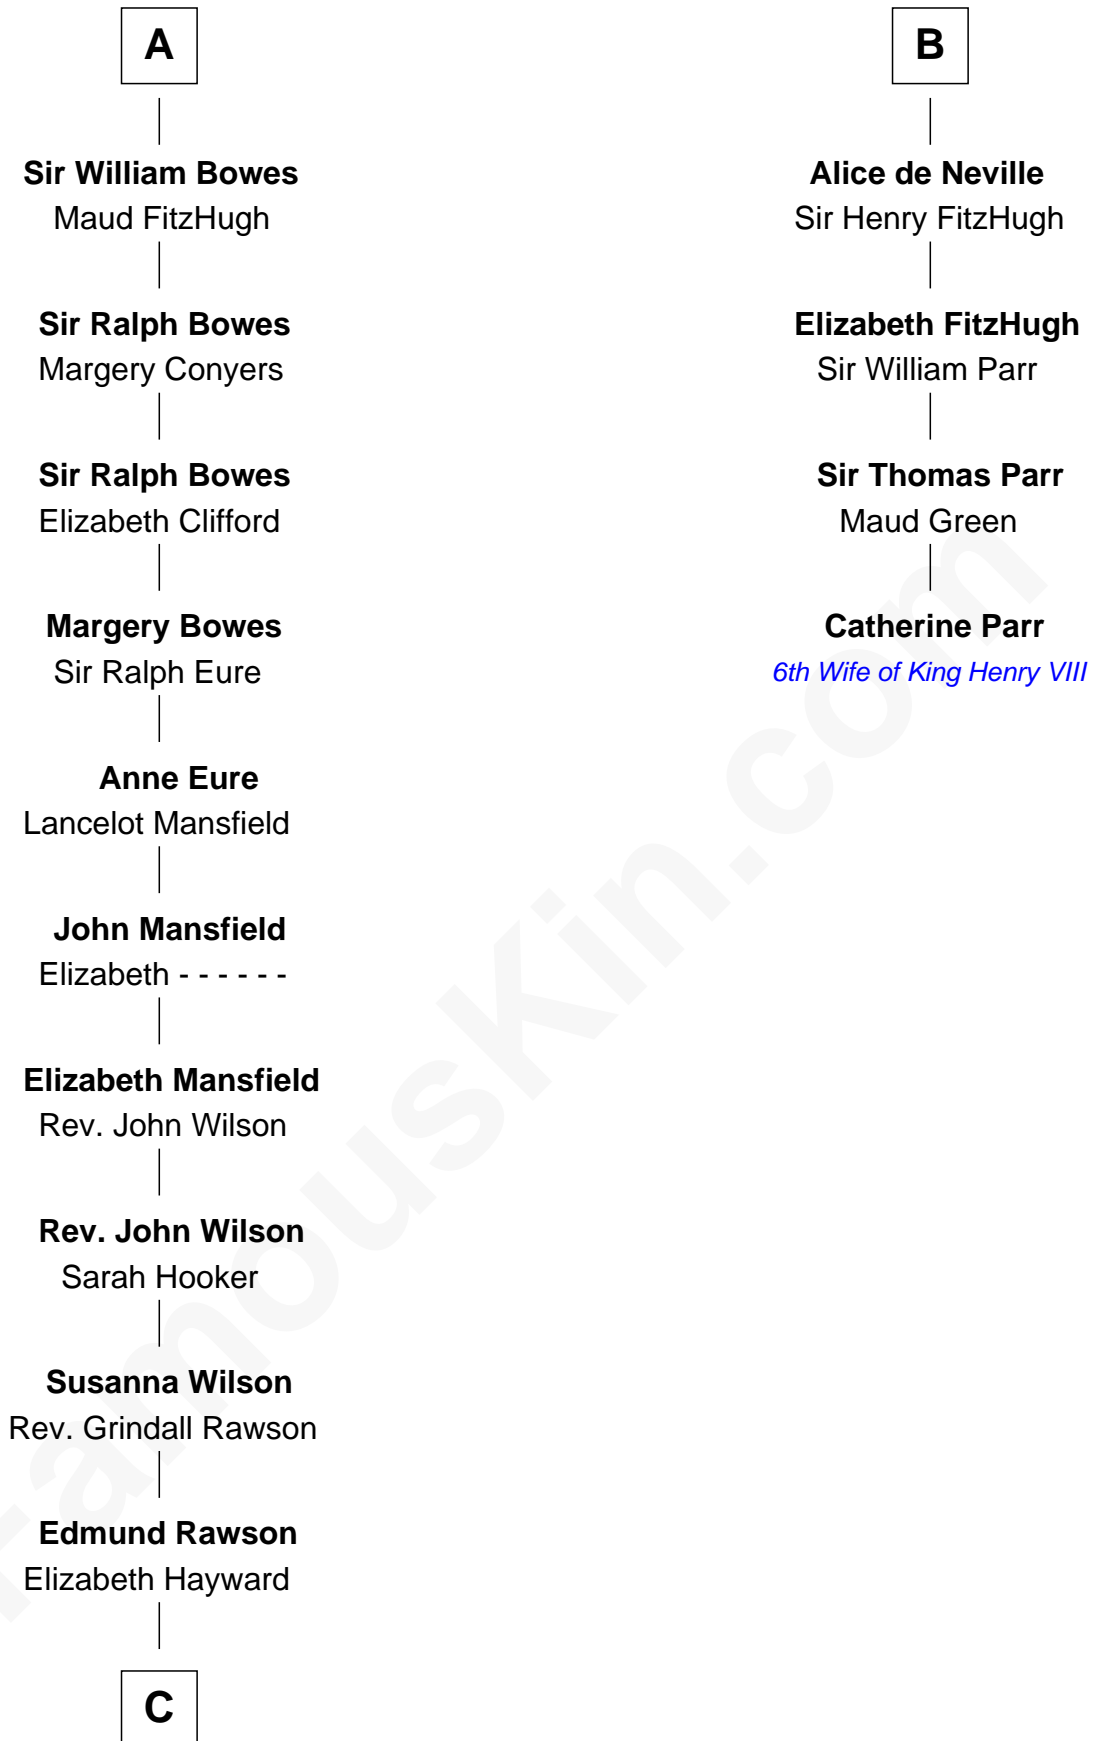

FamousKin.com
Relationship Chart of
William Howard Taft
27th U.S. President

10th cousin 11 times removed of
Catherine Parr
6th Wife of King Henry VIII

C

Abner Rawson

Mary Allen

Rhoda Rawson

Aaron Taft

Peter Rawson Taft

Sylvia Howard

Alphonso Taft

Louisa Maria Torrey

William Howard Taft

27th U.S. President

FamousKin.com