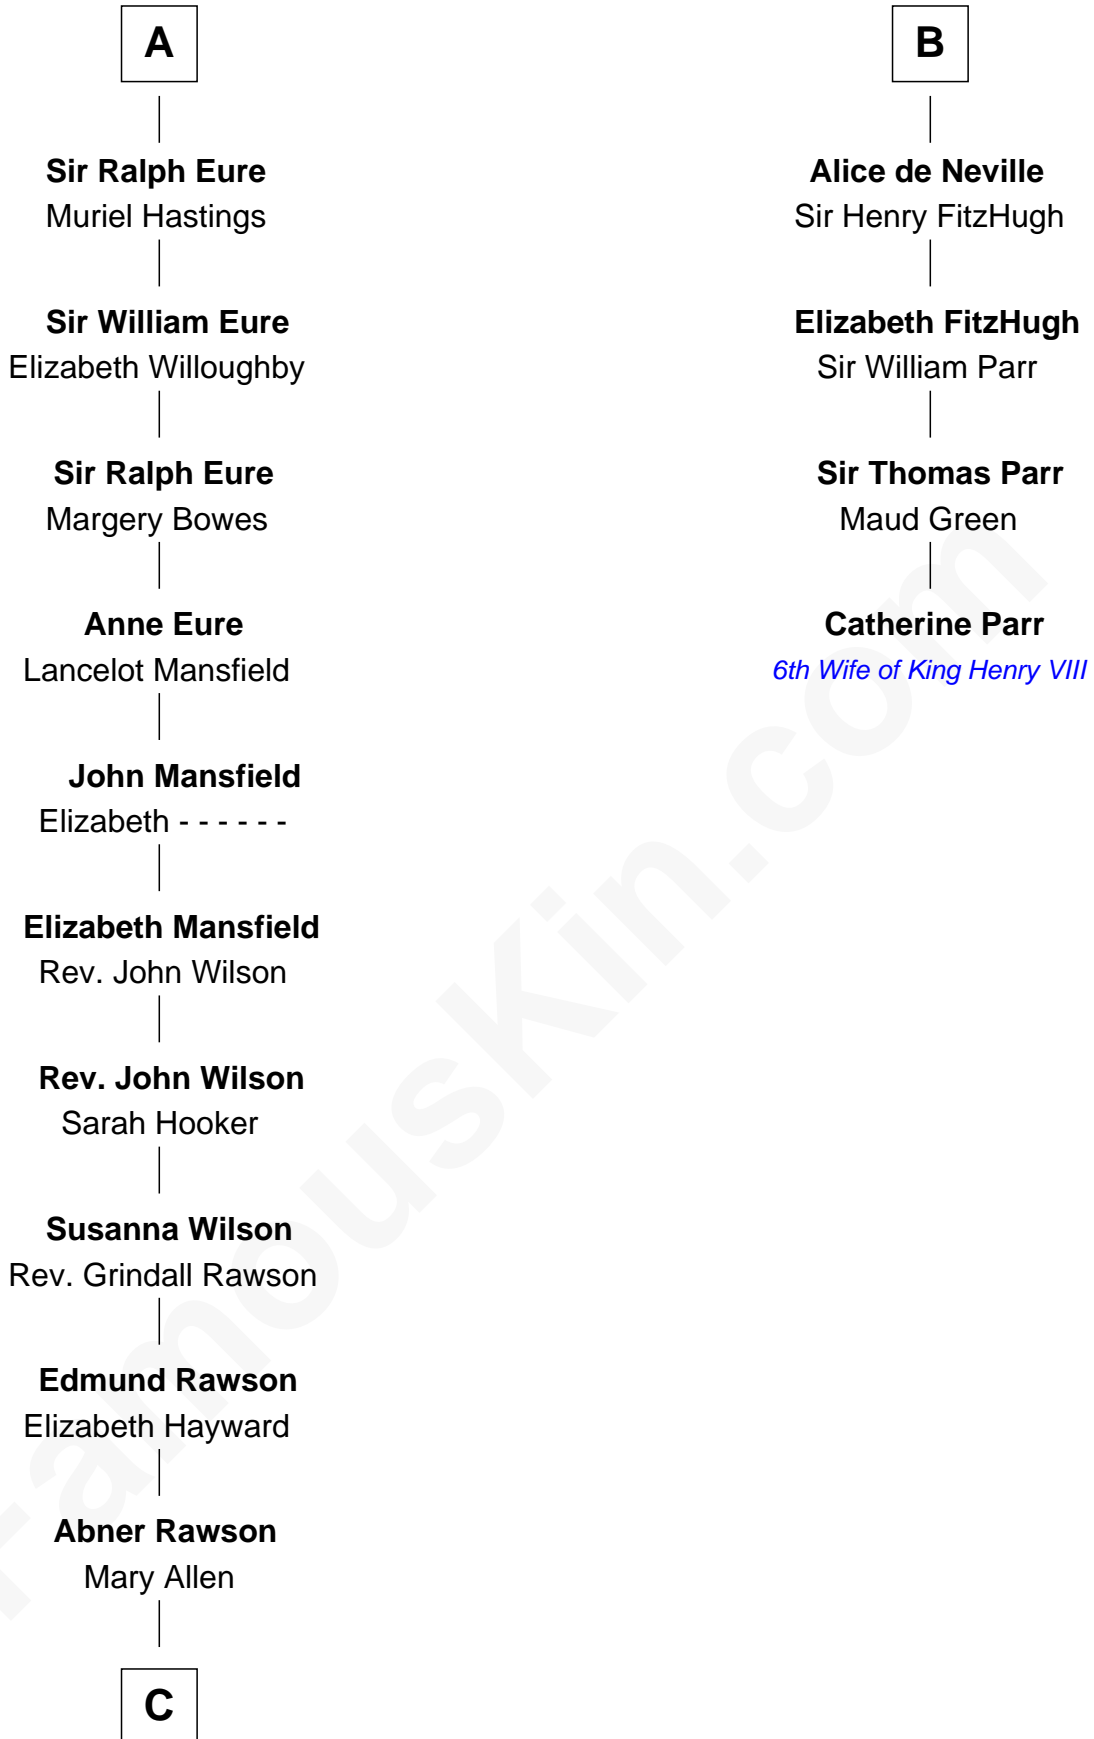

FamousKin.com
Relationship Chart of
William Howard Taft
27th U.S. President

10th cousin 10 times removed of
Catherine Parr
6th Wife of King Henry VIII

C

—
Rhoda Rawson

Aaron Taft

—
Peter Rawson Taft

Sylvia Howard

—
Alphonso Taft

Louisa Maria Torrey

—
William Howard Taft

27th U.S. President

FamousKin.com