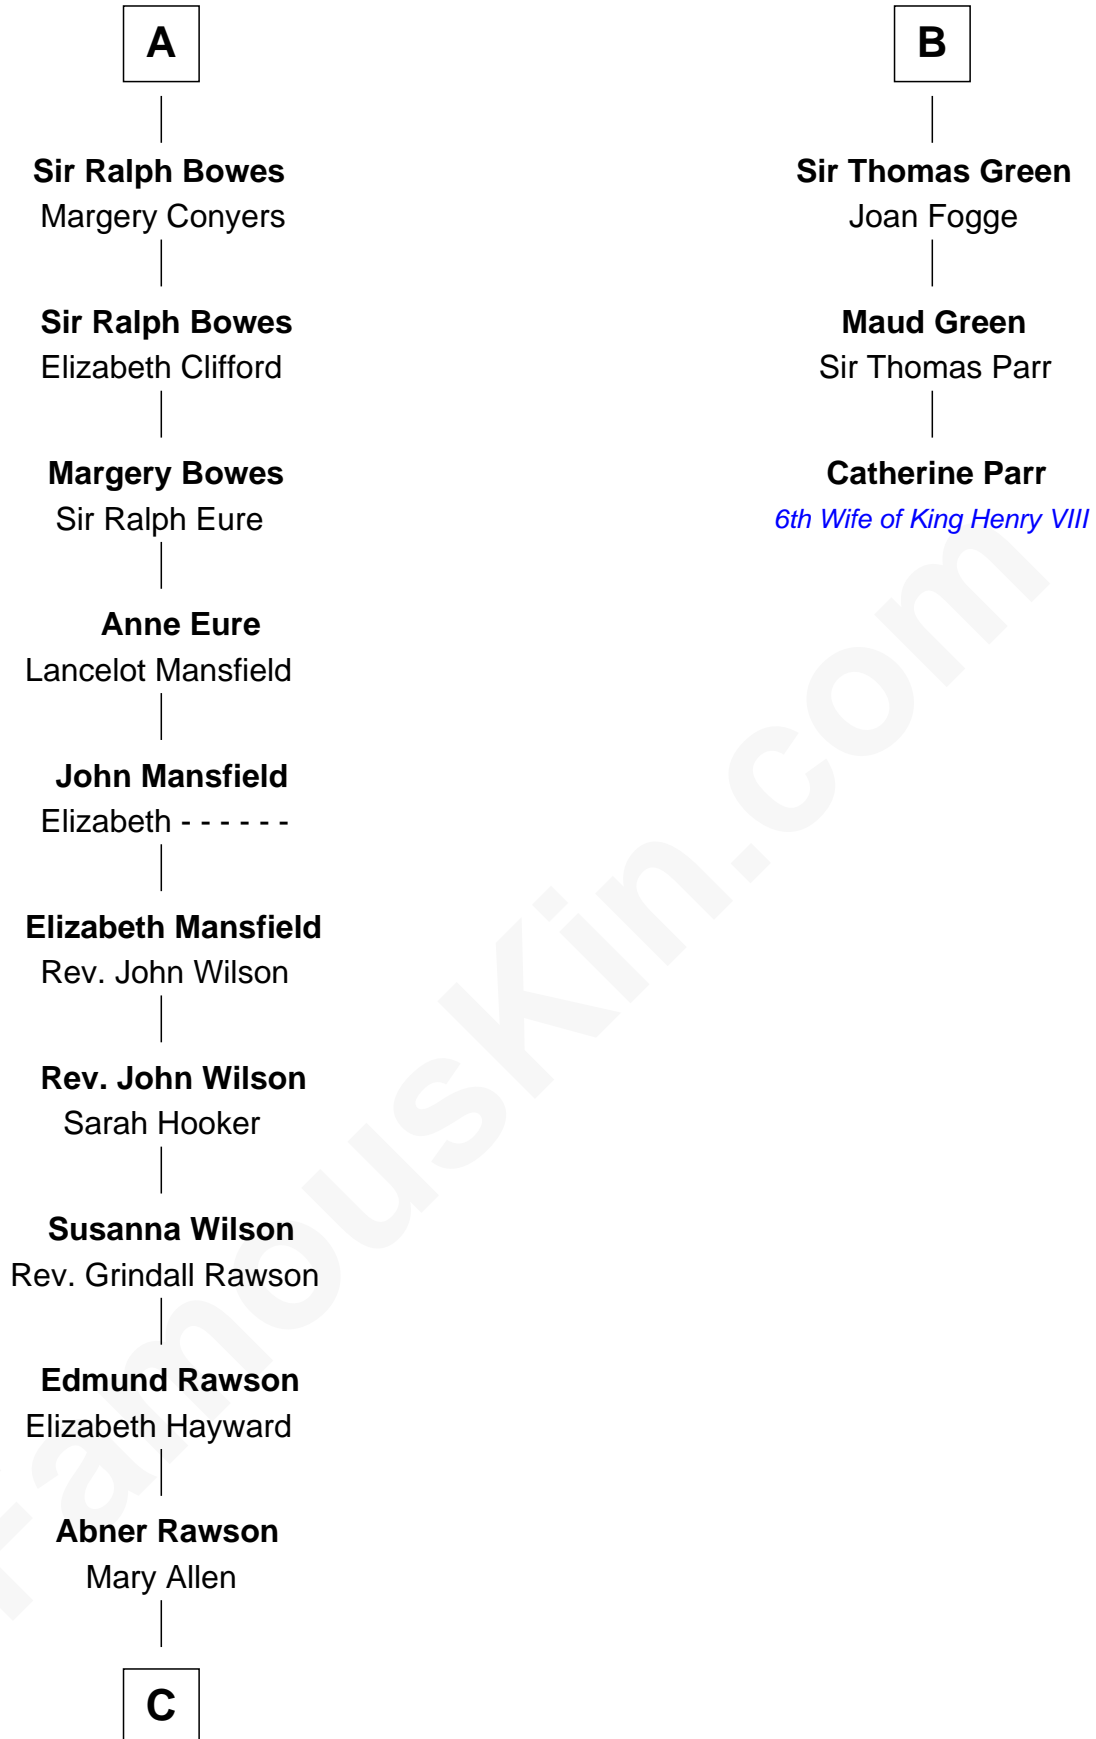

**FamousKin.com**  
**Relationship Chart of**  
**William Howard Taft**  
*27th U.S. President*

9th cousin 11 times removed of  
**Catherine Parr**  
*6th Wife of King Henry VIII*

**C**

—  
**Rhoda Rawson**

Aaron Taft

—  
**Peter Rawson Taft**

Sylvia Howard

—  
**Alphonso Taft**

Louisa Maria Torrey

—  
**William Howard Taft**

*27th U.S. President*

FamousKin.com