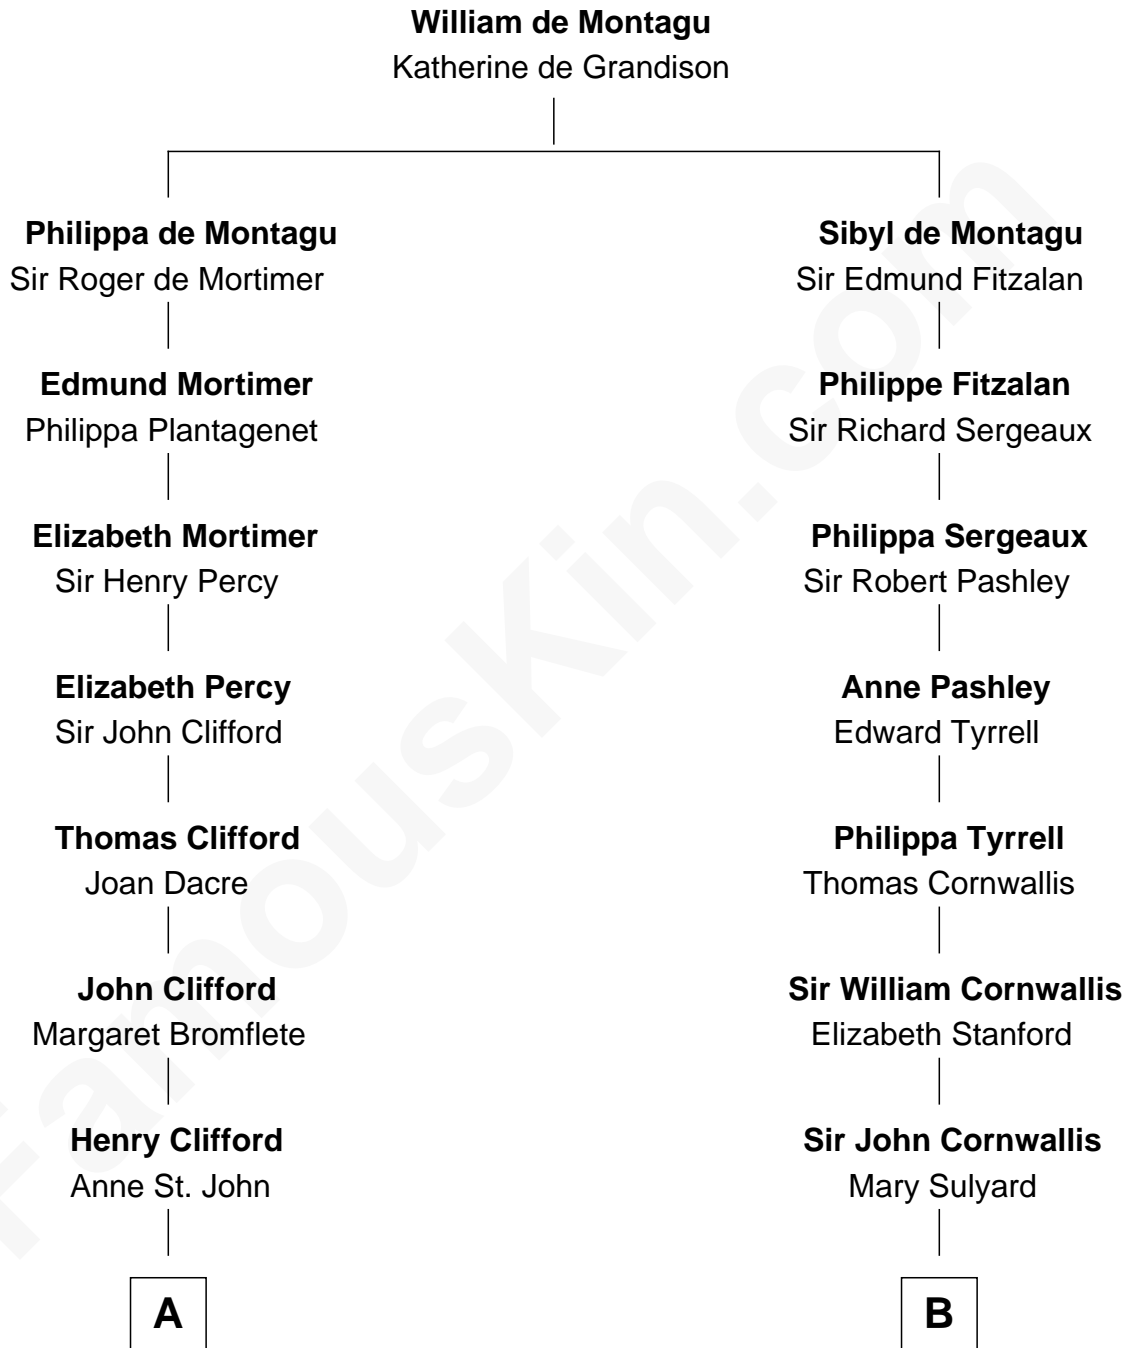

FamousKin.com
Relationship Chart of
William Howard Taft
27th U.S. President

17th cousin 2 times removed of
General James Longstreet
Confederate Army - U.S. Civil War

C

—
Peter Rawson Taft

Sylvia Howard

—
Alphonso Taft

Louisa Maria Torrey

—
William Howard Taft

27th U.S. President

FamousKin.com