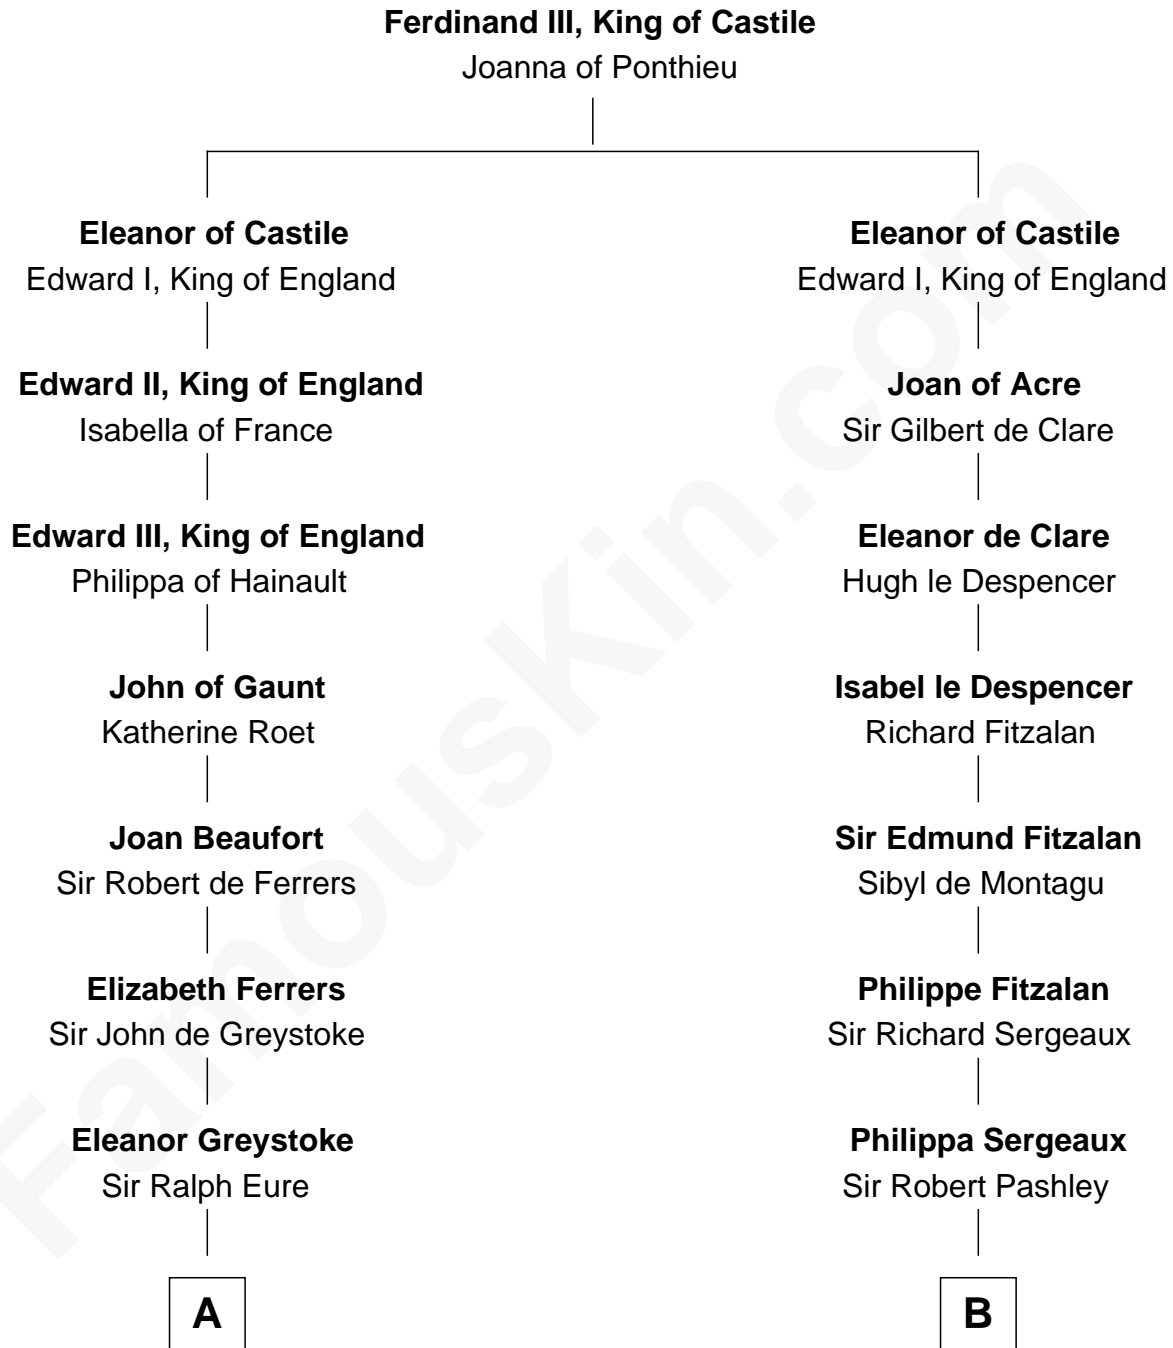

**FamousKin.com**  
**Relationship Chart of**  
**William Howard Taft**  
*27th U.S. President*

**21st cousin of**  
**General James Longstreet**  
*Confederate Army - U.S. Civil War*

**C**

**Abner Rawson**

Mary Allen

**Rhoda Rawson**

Aaron Taft

**Peter Rawson Taft**

Sylvia Howard

**Alphonso Taft**

Louisa Maria Torrey

**William Howard Taft**

*27th U.S. President*

**D**

**Rev. John Coward**

Alice Britton

**Deliverance Coward**

James FitzRandolph

**Hannah FitzRandolph**

William Longstreet