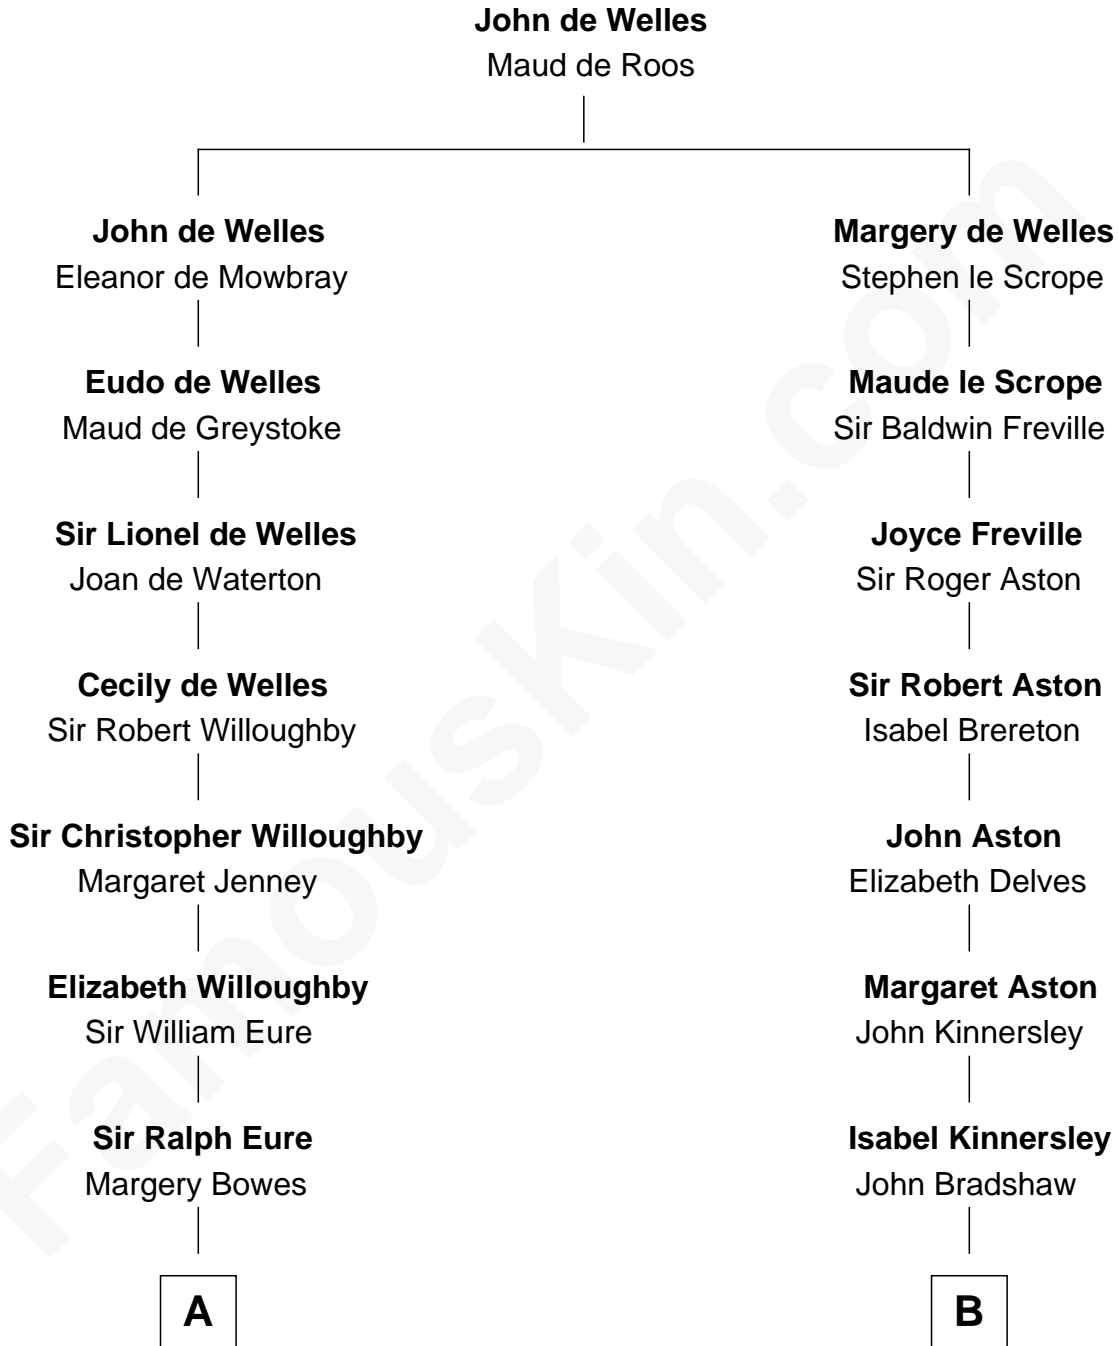

# FamousKin.com

## Relationship Chart of

### William Howard Taft

27th U.S. President

17th cousin of

**General James Longstreet**  
Confederate Army - U.S. Civil War

**A**

**Anne Eure**  
Lancelot Mansfield

**John Mansfield**  
Elizabeth - - - - -

**Elizabeth Mansfield**  
Rev. John Wilson