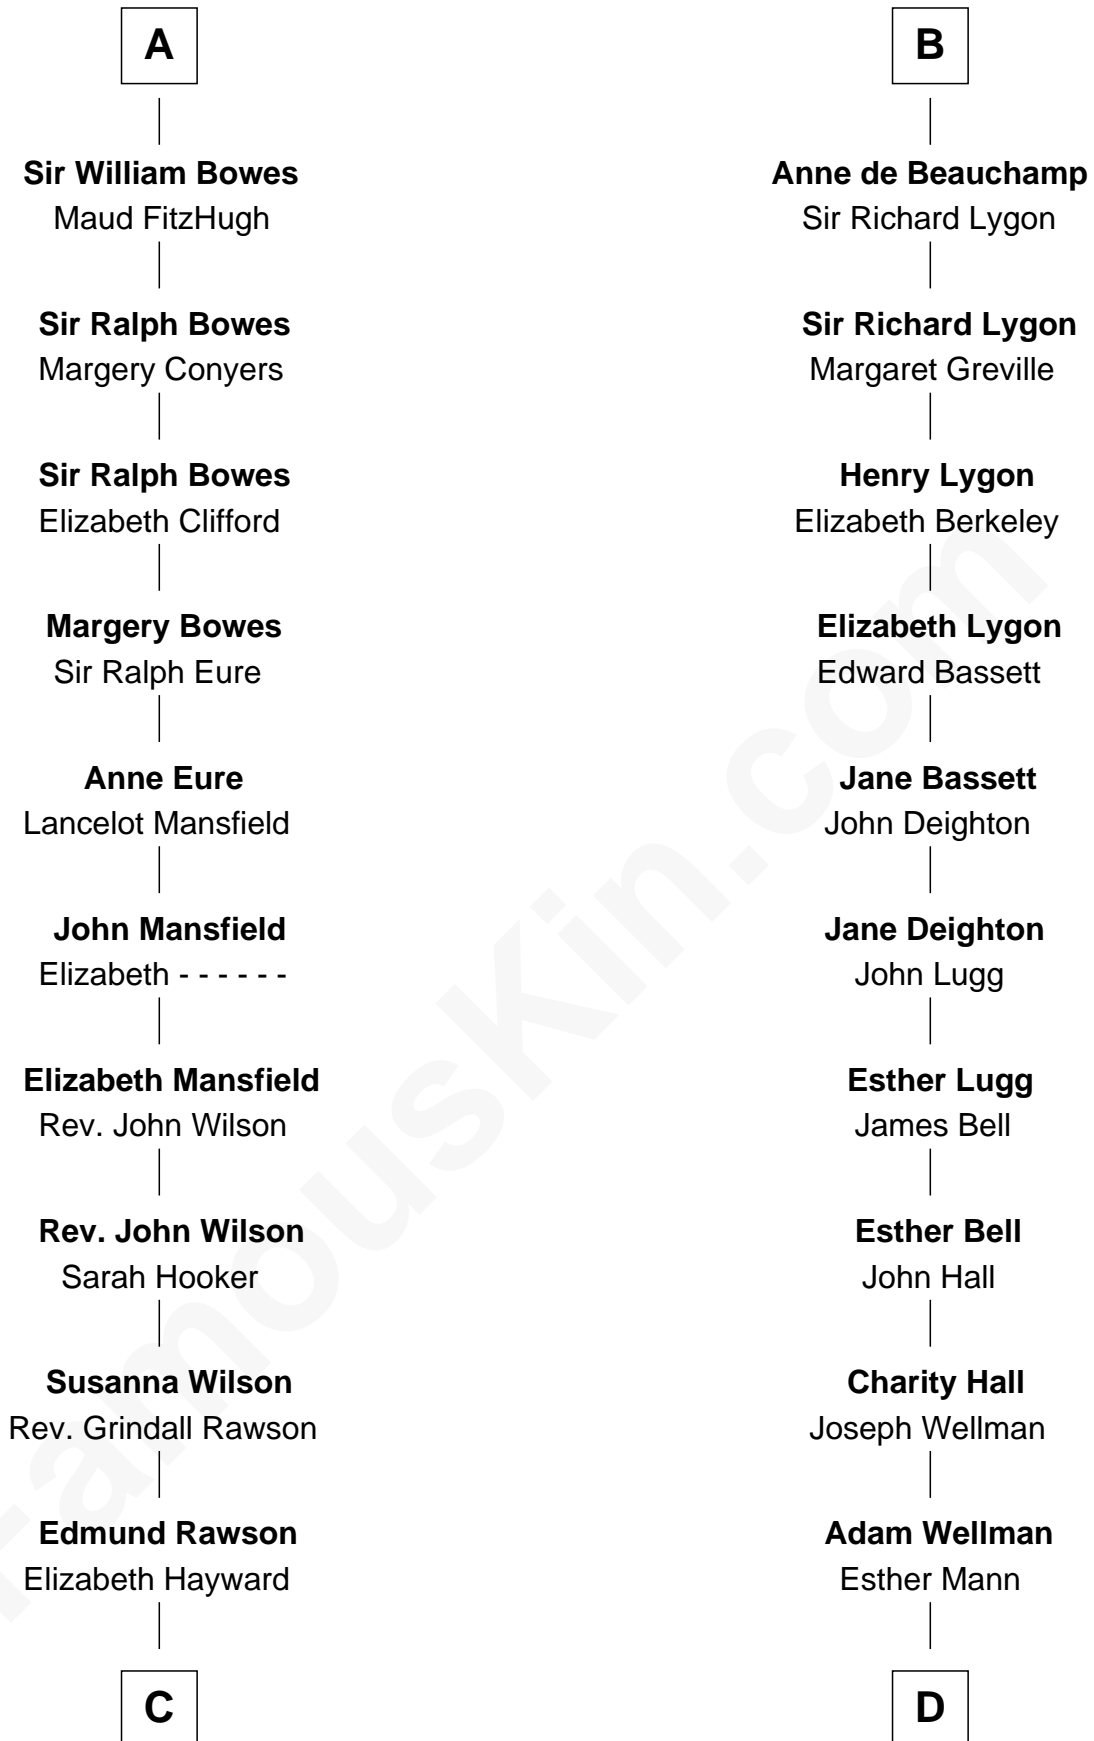

FamousKin.com
Relationship Chart of
William Howard Taft
27th U.S. President

20th cousin 1 time removed of
Jack London
Author of "The Call of the Wild"

C

Abner Rawson

Mary Allen

Rhoda Rawson

Aaron Taft

Peter Rawson Taft

Sylvia Howard

Alphonso Taft

Louisa Maria Torrey

William Howard Taft

27th U.S. President

D

Joel Wellman

Betsey Baker