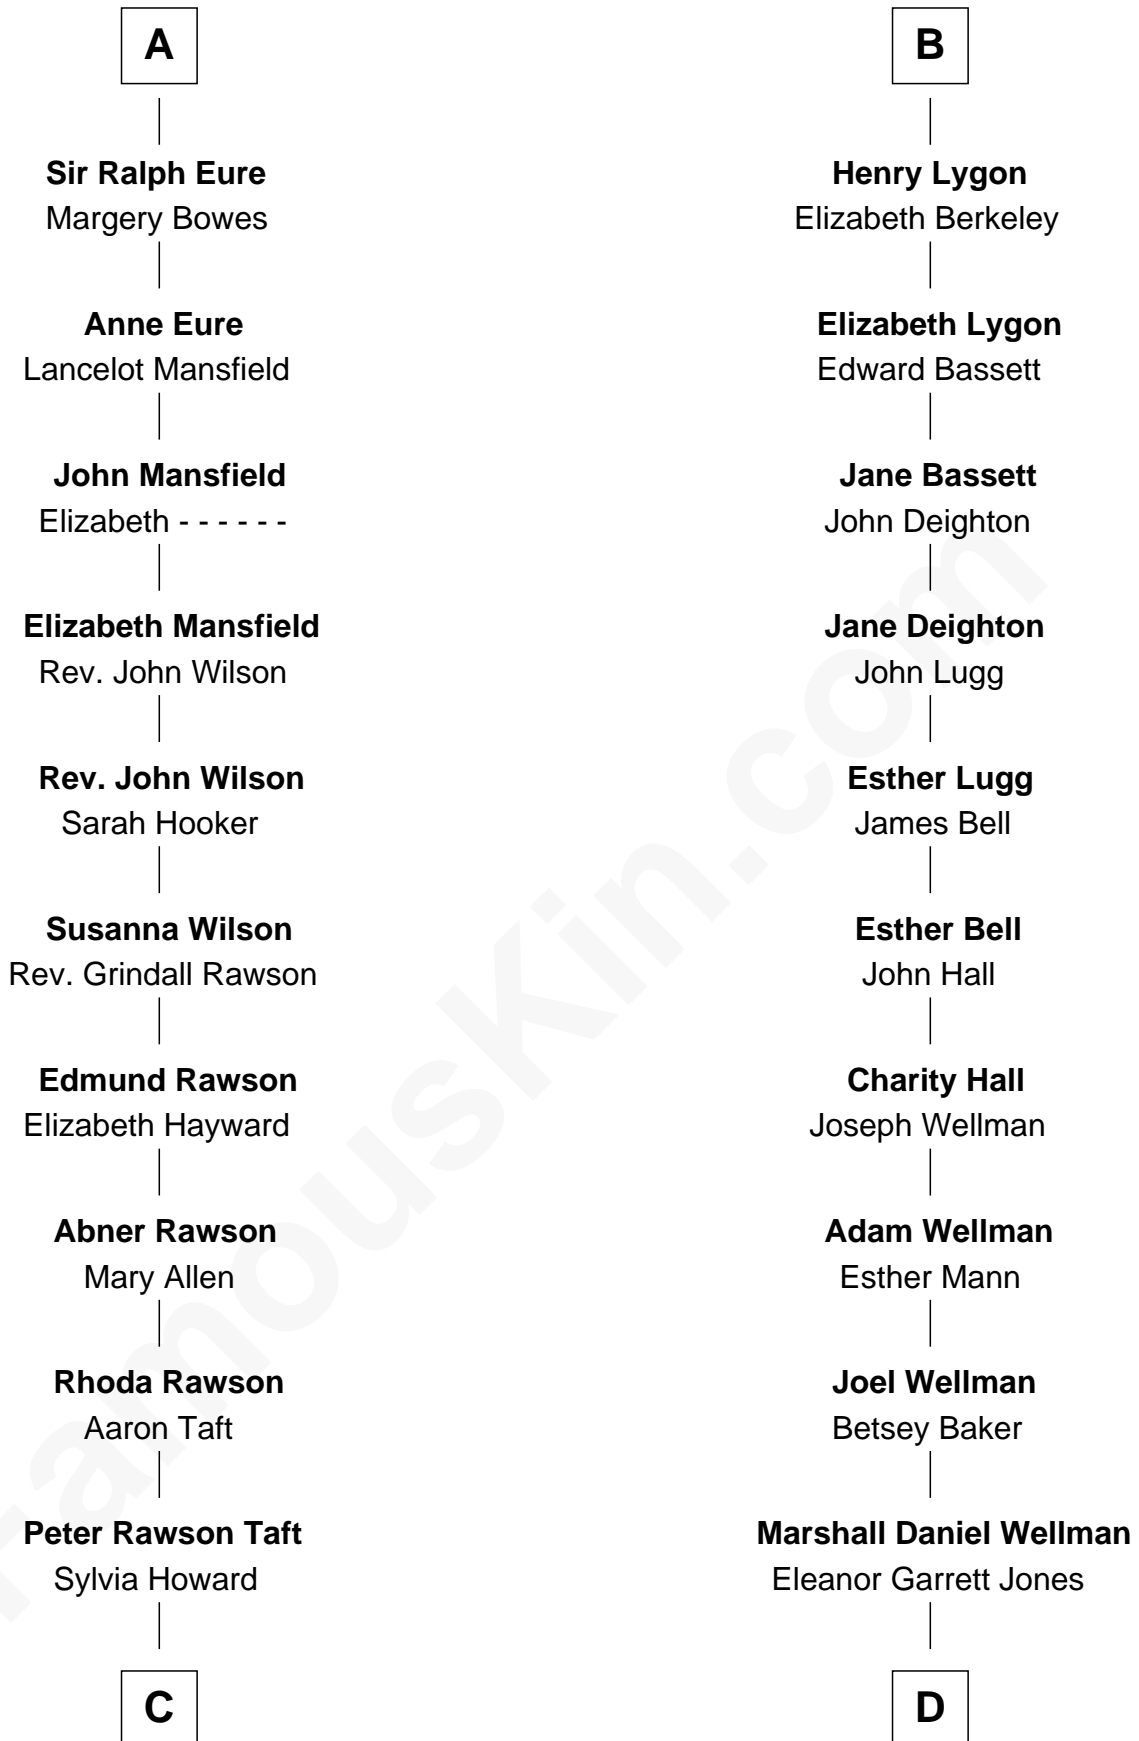

FamousKin.com Relationship Chart of

William Howard Taft

27th U.S. President

18th cousin of

Jack London

Author of "The Call of the Wild"

Ralph de Stafford

Margaret de Audley

Sir William Eure
Elizabeth Willoughby

A

Elizabeth de Stafford
John de Ferrers

Robert de Ferrers
Margaret Despencer

Sir Edmund Ferrers
Ellen Roche

Margaret Ferrers
John de Beauchamp

Sir Richard de Beauchamp
Elizabeth Stafford

Anne de Beauchamp
Sir Richard Lygon

Sir Richard Lygon
Margaret Greville

B

C

Alphonso Taft
Louisa Maria Torrey

William Howard Taft
27th U.S. President

D

Flora Wellman
William Henry Chaney