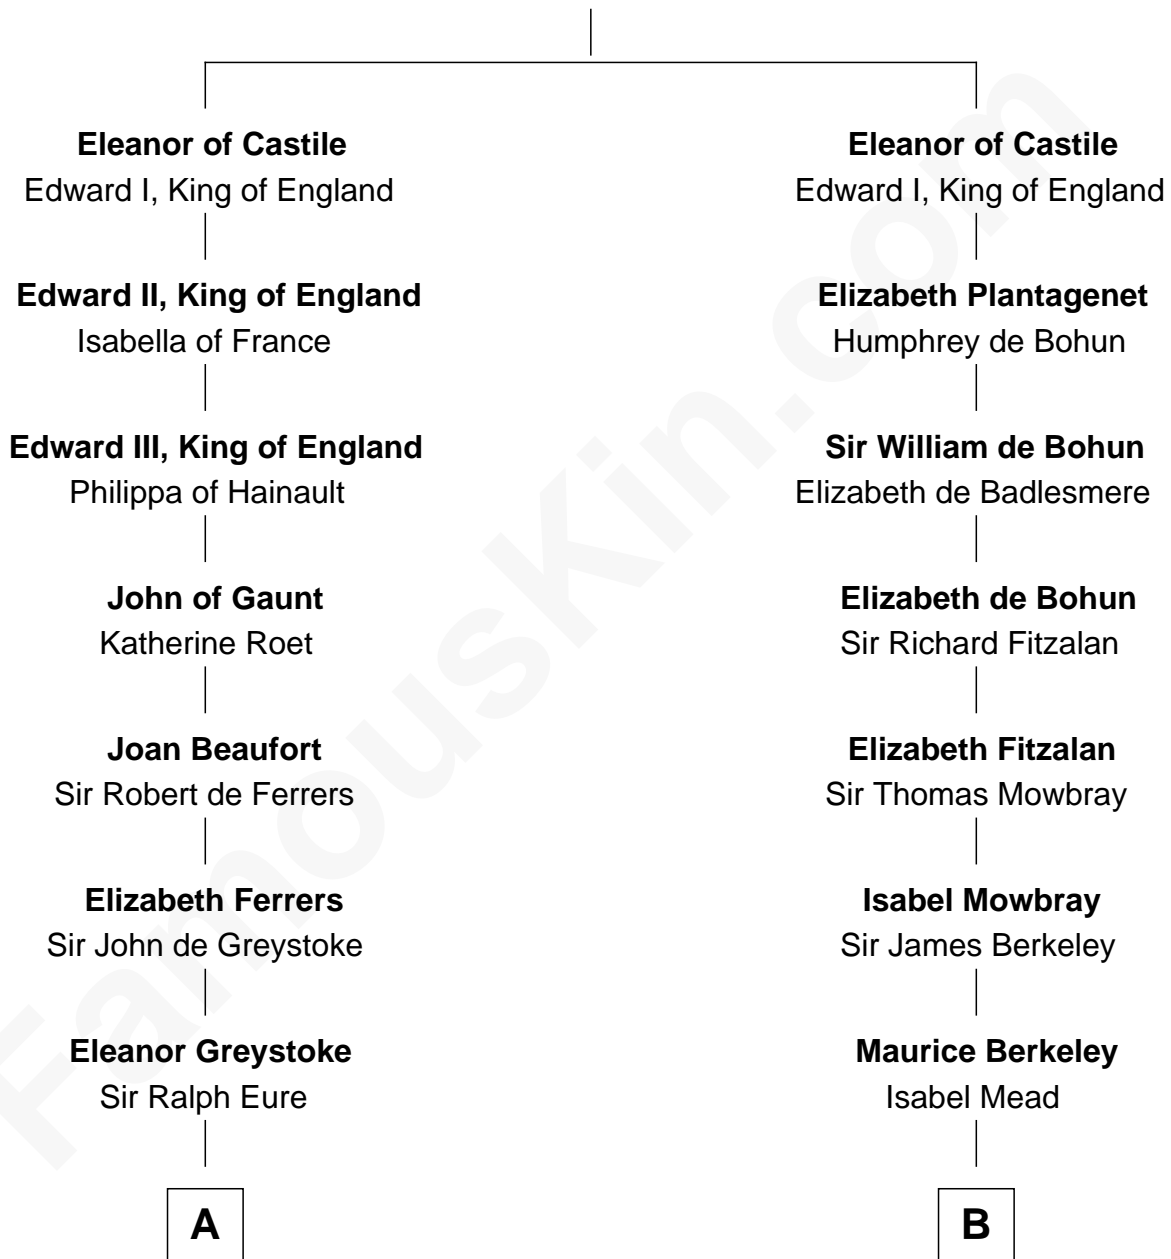

FamousKin.com
Relationship Chart of
William Howard Taft
27th U.S. President

20th cousin 1 time removed of
Jack London
Author of "The Call of the Wild"

Ferdinand III, King of Castile
 Joanna of Ponthieu

C

Abner Rawson

Mary Allen

Rhoda Rawson

Aaron Taft

Peter Rawson Taft

Sylvia Howard

Alphonso Taft

Louisa Maria Torrey

William Howard Taft

27th U.S. President

D

Joel Wellman

Betsey Baker

Marshall Daniel Wellman

Eleanor Garrett Jones

Flora Wellman